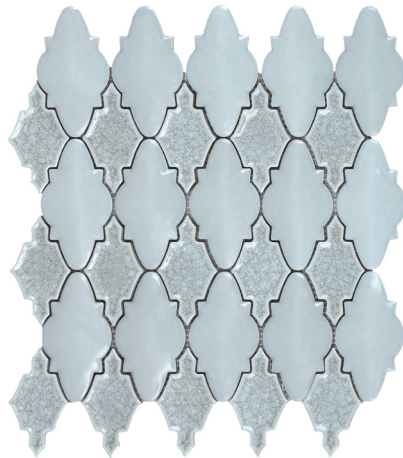

Inspired by European architecture and design, Masquerade™ is a festive pattern conveyed in an intricately textured and dimensional glazed ceramic mosaic.

# MASQUERADE™

*Ceramic Mosaic*

WALL  RESIDENTIAL  COMMERCIAL  INDOOR  OUTDOOR  POOL 

Colombina

Bauta

Tricorno

Volto

<p><b>Sizes</b></p>	 <p>12"x13" Mesh 11.57"x12.60"</p>
<p><b>Thickness</b></p>	<p>Check Website</p>
<p><b>Testing</b></p>	<p>Shade Variation Rating</p>
<p><b>Results*</b></p>	<p>Check Website</p>