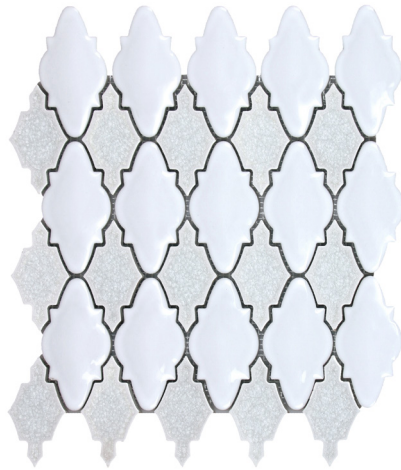

Inspired by European architecture and design, Masquerade™ is a festive pattern conveyed in an intricately textured and dimensional glazed ceramic mosaic.

# MASQUERADE™

*Ceramic Mosaic*

WALL  RESIDENTIAL  COMMERCIAL  INDOOR  OUTDOOR  POOL 

Colombina

Bauta

Tricorno

Volto

<p><b>Sizes</b></p>	 <p>12"x13" Mesh 11.57"x12.60"</p>
<p><b>Thickness</b></p>	<p>Check Website</p>
<p><b>Testing</b></p>	<p>Shade Variation Rating</p>
<p><b>Results*</b></p>	<p>Check Website</p>