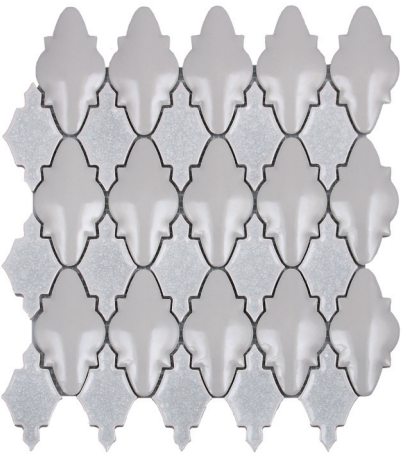

Inspired by European architecture and design, Masquerade™ is a festive pattern conveyed in an intricately textured and dimensional glazed ceramic mosaic.

# MASQUERADE™

*Ceramic Mosaic*

WALL  RESIDENTIAL  COMMERCIAL  INDOOR  OUTDOOR  POOL 

Colombina

Bauta

Tricorno

Volto

<p><b>Sizes</b></p>	 <p>12"x13" Mesh 11.57"x12.60"</p>
<p><b>Thickness</b></p>	<p>Check Website</p>
<p><b>Testing</b></p>	<p>Shade Variation Rating</p>
<p><b>Results*</b></p>	<p>Check Website</p>