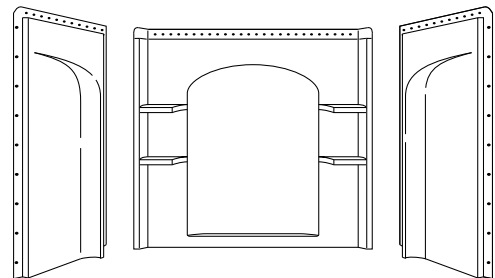

or

71121122 60" x 32" Vikrell® bath, right above-floor drain

Recommended Products/Accessories

5905-3G05 Sliding bath door, 56-1/4" H x 59-3/8" W

5425-59 Frameless sliding bath door

542808-59 55-1/2" H frameless sliding bath door with 5/16"-thick glass