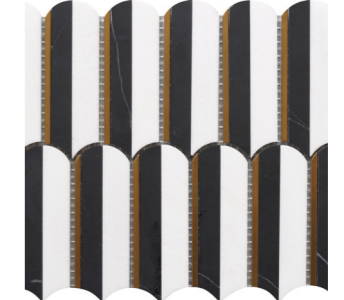

Oval Nero Marquina & Thassos
10"x11" Mosaic
USTMOVWM01