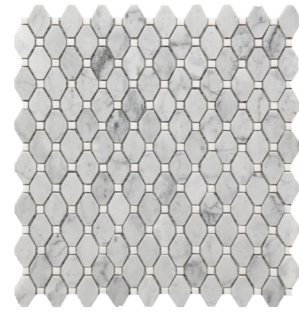

## Natural Stone & Glass Mosaics

9"x12"  
23x30 cm

10"x12"  
25x30 cm

11"x12"  
28x30 cm

12"x12"  
30x30 cm

12"x13"  
30x33 cm

**Large Marble Rhombus**  
12"x12" Mosaic  
USTMRMB006

**Small Marble Rhombus**  
12"x12" Mosaic  
USTMRMBS007

**Marble Crossed Basket Weave**  
12"x12" Mosaic  
USTMCBW003

**Marble B&W Hexagon**  
9"x12" Mosaic  
USTMBWHX012

**Carrara Marble 2"x2" Hexagon**  
12"x12" Mosaic  
USTMHX022

**Carrara Marble 1"x1" Hexagon**  
12"x12" Mosaic  
USTMHX011