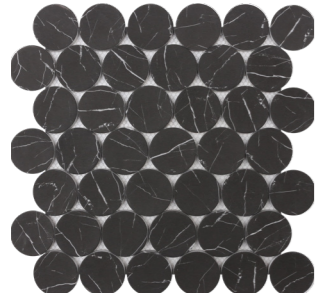

**Carrara Hexagon**  
12"x12" Mosaic  
FWMGST1001

**Thassos Square**  
9"x9" Mosaic  
USTMCHWM06

**Nero Marquina Square**  
9"x9" Mosaic  
USTMCHWM07

**Thassos & Nero Marquina Dot**  
11"x12" Mosaic  
USTHXWM08