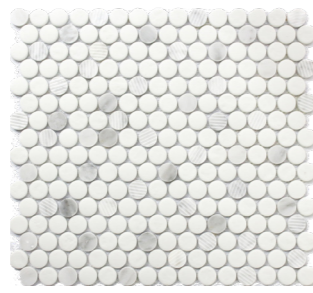

Carrara Penny Round
12"x12" Mosaic
FWMGST1002