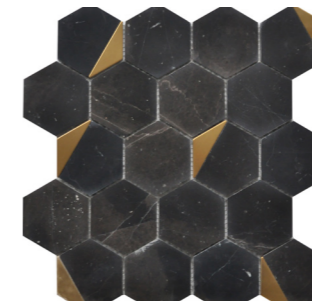

# Rockart

Rockart stone mosaics add sophistication along with an element of design to any space. Explore the different colors, shapes and finishes this series has to offer.

Rockart Nero Marquina Hexagon 12"x13" Mosaic

**Nero Marquina Dots**  
12"x12" Mosaic  
FWMRGLD001

**Nero Marquina Metal Geo**  
12"x14" Mosaic  
USTMNMME012

**Nero Marquina Metal Arrow**  
10"x12" Mosaic  
USTMNMARE014

**Thassos Hexagon**  
12"x13" Mosaic  
USTOCWM09