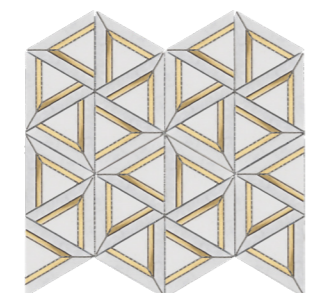

Carrara White Metal Geo
12"x14" Mosaic
USTMCWME011