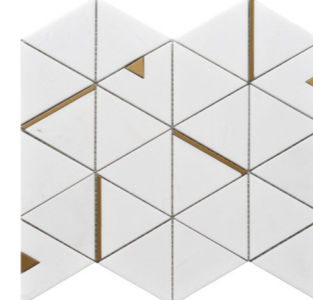

Thassos Triangle
12"x14" Mosaic
USTMTRWM04