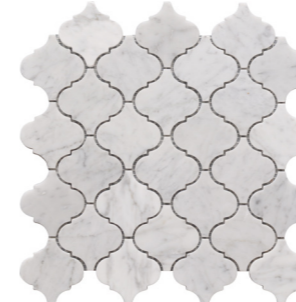

## Natural Stone & Glass Mosaics

9"x12"  
23x30 cm

10"x12"  
25x30 cm

11"x12"  
28x30 cm

12"x12"  
30x30 cm

12"x13"  
30x33 cm

**Large Marble Rhombus**  
12"x12" Mosaic  
USTMRMB006

**Small Marble Rhombus**  
12"x12" Mosaic  
USTMRMBS007

**Marble Crossed Basket Weave**  
12"x12" Mosaic  
USTMCBW003

**Marble B&W Hexagon**  
9"x12" Mosaic  
USTMBWHX012

**Carrara Marble 2"x2" Hexagon**  
12"x12" Mosaic  
USTMHX022

**Carrara Marble 1"x1" Hexagon**  
12"x12" Mosaic  
USTMHX011

**Marble Herringbone**  
12"x12" Mosaic  
USTMHERR001

**Marble W&G Chevron**  
11"x12" Mosaic  
USTMCHEV011

**Marble Spike**  
10"x12" Mosaic  
USTMSPKE005

**Carrara Marble Lantern**  
12"x12" Mosaic  
USTMLNTO03