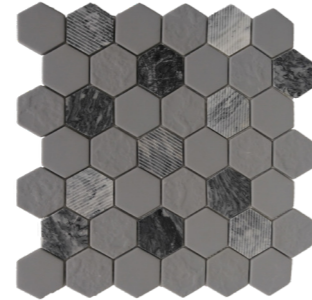

Gray Granite Hexagon
12"x12" Mosaic
FWMGST2005