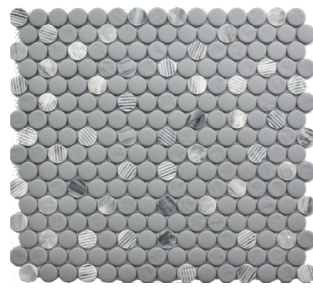

Gray Granite Penny Round
12"x12" Mosaic
FWMGST2009