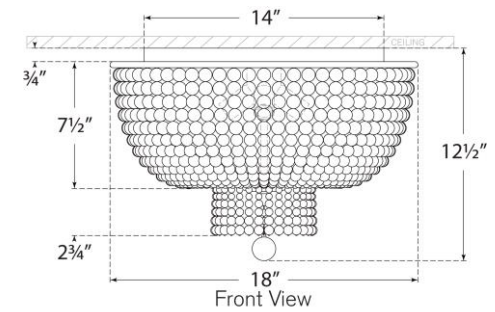

TEAR SHEET

Jacqueline Flush Mount
Item # ARN 4102HAB-CG

Designer: AERIN

Height: 12.5"

Width: 18"

Canopy: 14" Round

Finishes: BSL, HAB

Trim Options: CG, WG

Socket: 4 - E12 Candelabra

Wattage: 4 - 40 C11

Weight: 22 Pounds

Bottom View