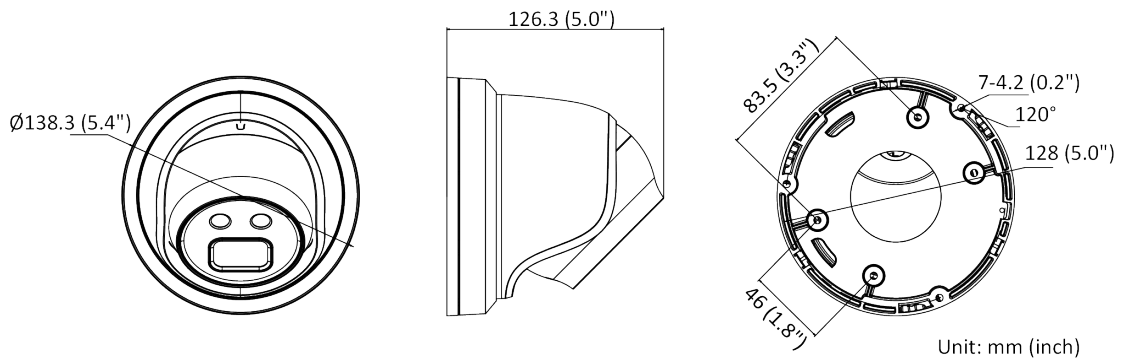

Dimensions

Optional Accessories

PM Vertical Pole Mount	PC140+CPM Pendant Mount	CB140PT Junction Box	CM Corner Mount	PC140+WML Wall Mount