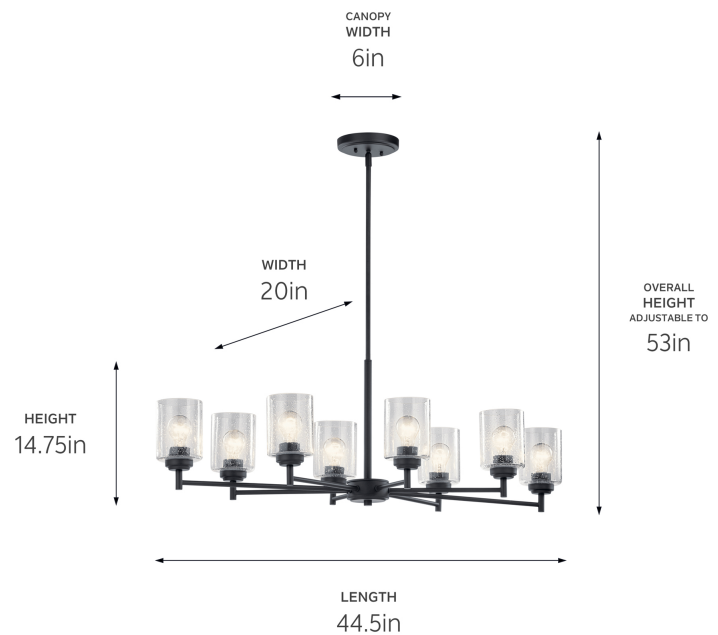

SPECIFICATIONS

Certifications/Qualifications

Prop65	No
DarkSky Approved	No
Location Rating	Dry
	kichler.com/warranty

Dimensions

Height	14.75"
Overall Height	53"
Length	44.5"
Width	20"
Weight	15.5 LBS
Canopy Width	6"
Canopy Depth	1"

Electrical

Input Voltage	120 V

Light Source

Light Source	Bulb
Lamp Included	Not Included
# Of Bulbs/LED Modules	8
Max Or Nominal Watt	75 W
Lamp Type	A19
Socket Type	E26 (Medium)
Dimmable	Yes
Dimmable Notes	Dimmable when used with dimmer switch (sold separately); when using LED bulbs, see bulb manufacturer dimming specifications.

Mounting/Installation

Interior/Exterior	Interior Product
Mounting Weight	7.7 LBS
Modular	No
Lead Wire Length	120

FIXTURE ATTRIBUTES

Housing/Glass

Primary Material	Steel
Shade Included	No
Max Stem Tilt	90 °

Product/Ordering Information

SKU	44035BK
Finish	Black
UPC	783927574532

Finishes

- Black
- Brushed Nickel
- Natural Brass
- Olde Bronze

ALSO IN THIS FAMILY