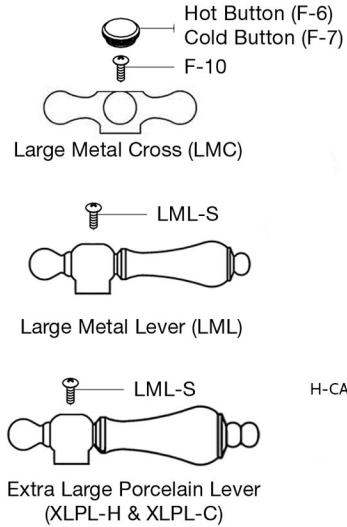

## Bridge Bathroom Faucet

Part No: 124-WS5-MC, 124-WS5-ML, 124-WS5-PL

Unpack and check all the parts, and read the instructions.

PART NO.	DESCRIPTION	QTY
C-CART-3	COLD CARTRIDGE	1
H-CART-3	HOT CARTRIDGE	1
KF-1	AERATOR COLLAR	1
KF-2	AERATOR W/ WASHER	1
KF-3	TOP FINIAL	1
KF-4	REAR FINIAL	1
KF-14	WASHER	1
F-3	BELL NUT	2
SF-13	DRAIN ASSEMBLY	1
SF-36	BODY LOWER	2
SF-37	SPOUT	1
SF-38	SPOUT RING	1
SF-39	BODY UPPER	1
SF-40	LIFT ROD	1
SF-41	LIFT ROD ESCUTCHEON ASSEMBLY	1
SF-42	WASHERS & NUTS BAG	1
SF-43	UPPER/LOWER BODY WASHER	2