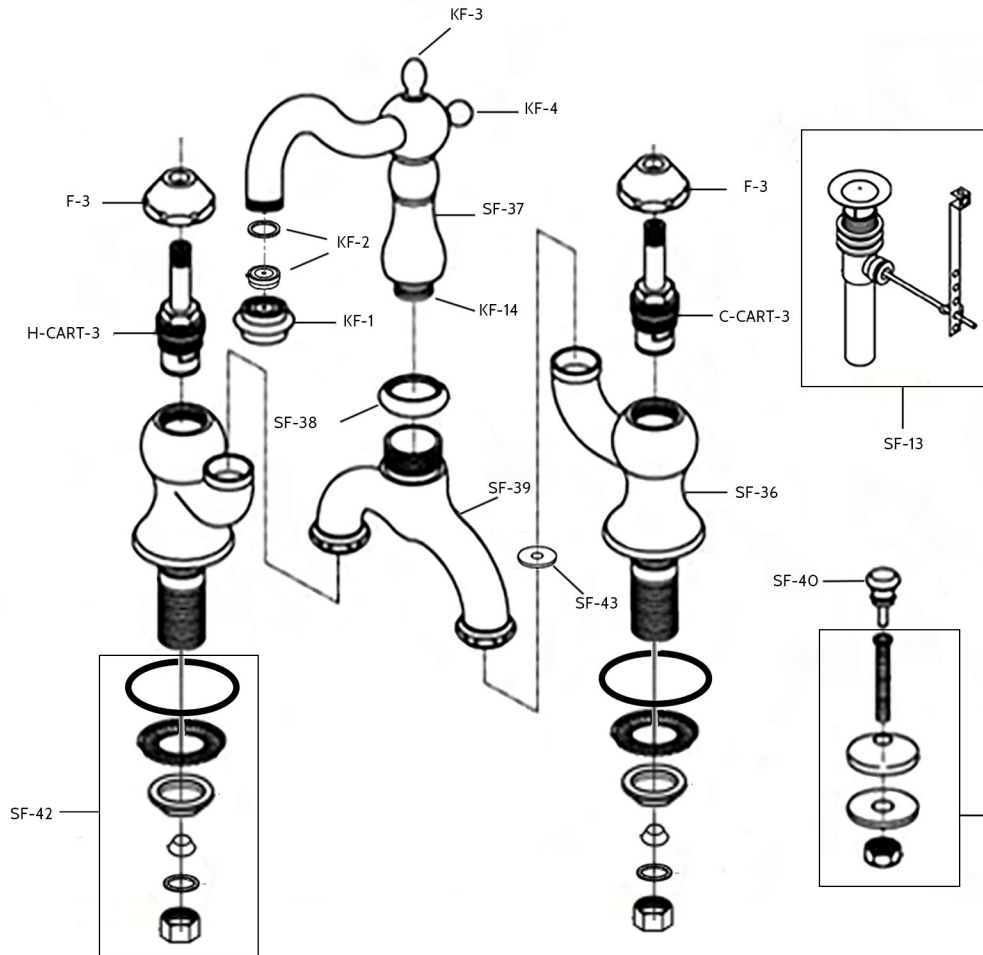

## Bridge Bathroom Faucet

Part No: 124-WS5-MC, 124-WS5-ML, 124-WS5-PL

Unpack and check all the parts, and read the instructions.

PART NO.	DESCRIPTION	QTY
C-CART-3	COLD CARTRIDGE	1
H-CART-3	HOT CARTRIDGE	1
KF-1	AERATOR COLLAR	1
KF-2	AERATOR W/ WASHER	1
KF-3	TOP FINIAL	1
KF-4	REAR FINIAL	1
KF-14	WASHER	1
F-3	BELL NUT	2
SF-13	DRAIN ASSEMBLY	1
SF-36	BODY LOWER	2
SF-37	SPOUT	1
SF-38	SPOUT RING	1
SF-39	BODY UPPER	1
SF-40	LIFT ROD	1
SF-41	LIFT ROD ESCUTCHEON ASSEMBLY	1
SF-42	WASHERS & NUTS BAG	1
SF-43	UPPER/LOWER BODY WASHER	2