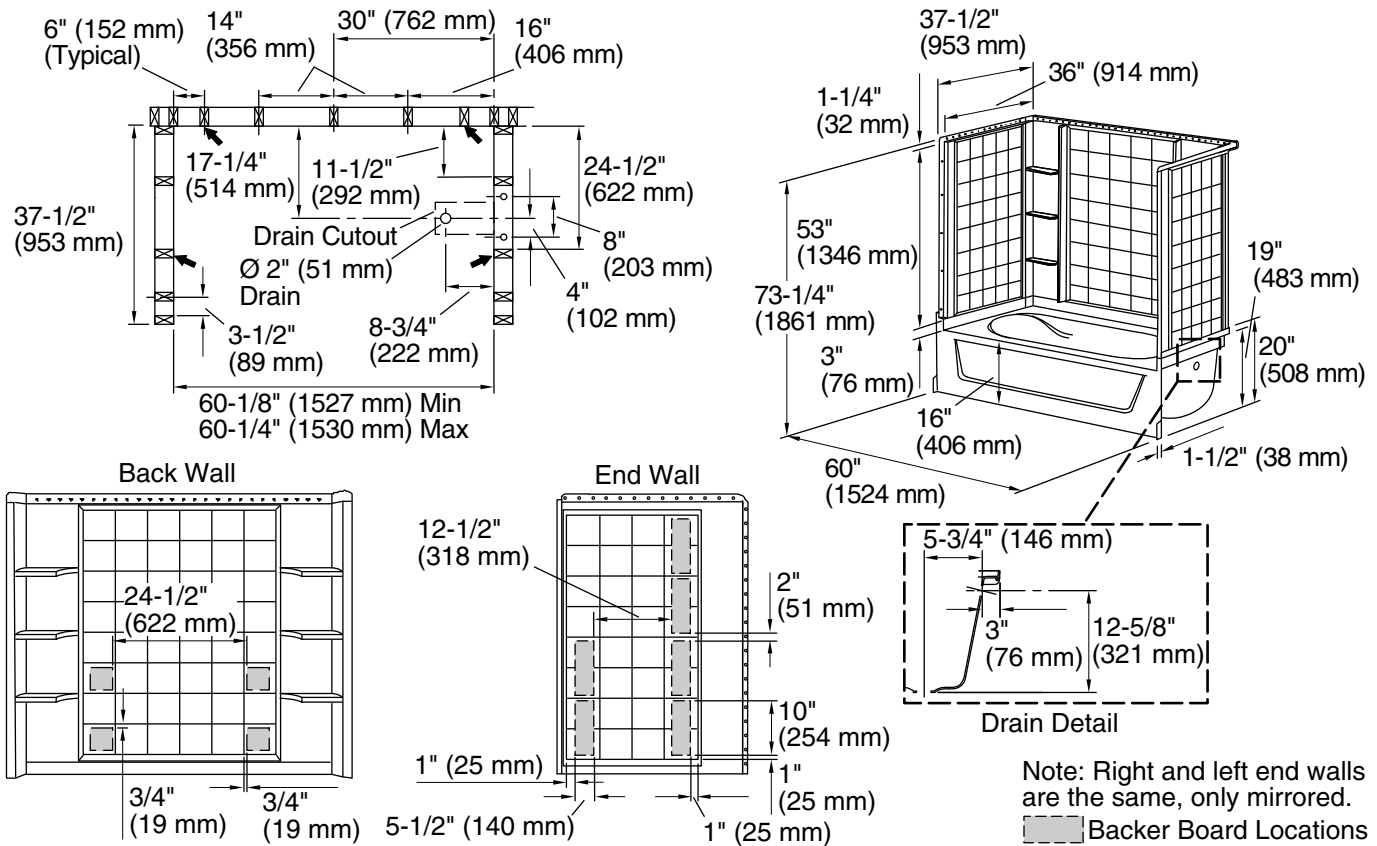

Material

- Made from solid Vikrell® material for strength, durability, and lasting beauty

Installation

- Alcove
- Right drain
- Some caulk required for proper installation

Included Components

- 71104106 60" x 36" Vikrell® bath/shower wall set with Aging in Place backerboards
- 71101120 60" x 36" Vikrell® bath, right drain

Technical Information

All product dimensions are nominal.

Drain location:	Right
Basin area, bottom:	40" x 21" (1016 mm x 533 mm)
Basin area, top:	52" x 29" (1321 mm x 737 mm)
Water depth:	11" (279 mm)
Water capacity:	40 gal (151.4 L)
Minimum flat for door:	3-1/4" (83 mm)
Maximum door height:	55-3/4" (1416 mm)
Maximum door width:	58-1/2" (1486 mm)