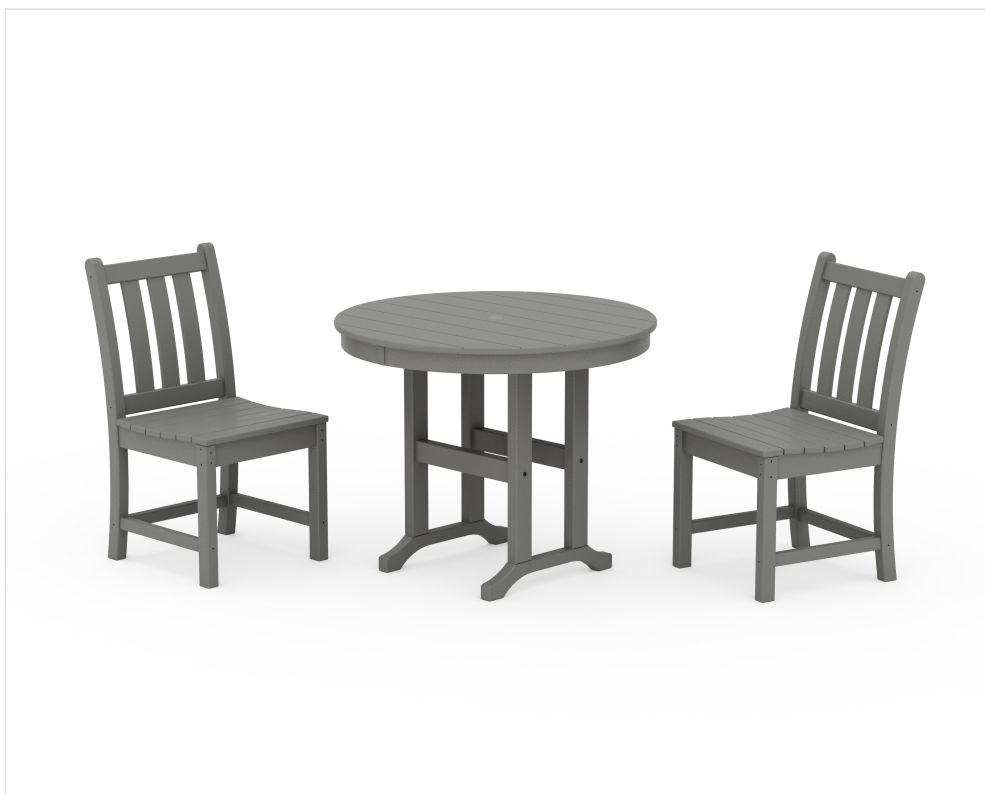

# POLYWOOD®

Sustainable Outdoor Furniture

CLIMATE TUFF™  
MATERIALS

COLORSTAY™  
TECHNOLOGY

MADE IN  
THE USA

CONSCIOUSLY  
CRAFTED

## Traditional Garden Side Chair 3-Piece Round Dining Set

BRAND | POLYWOOD®

COLLECTION | Traditional Garden

SKU | PWS1349-1

### SET WEIGHT + DIMENSIONS

Overall Set Weight	93.0 lbs
Recommended Minimum Space (Based on pictured configuration)	80.0" W x 35.0" H x 36.0" D

### INDIVIDUAL ITEM DIMENSIONS

Qty	NAME	SKU	DIMENSIONS (W x H x D)
2	Traditional Garden Dining Side Chair	TGD100	18.0" x 34.79" x 21.45"
1	36" Round Farmhouse Dining Table	RT236	35.13" x 29.0" x 35.13"