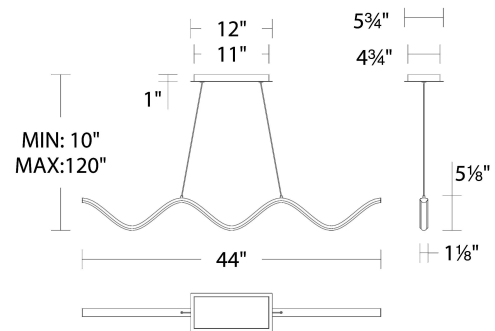

Example: **PD-33244-BN**

For custom requests please contact customs@waclighting.com

FEATURES

- Low profile, adjustable powered aircraft cables for an ultra-clean look
- Slide-on rectangular canopy design with minimal hardware
- May be mounted on a sloped ceiling
- Driver concealed within the canopy
- 5 Year warranty

SPECIFICATIONS

| | |
|---------------|---|
| Color Temp: | 3000K |
| Input: | 120/277 VAC,50/60Hz |
| CRI: | 90 |
| Dimming: | ELV: 100-10% ,TRIAC: 100-10% |
| Rated Life: | 50000 Hours |
| Standards: | ETL, cETL,Title 24 JA8-2019 Compliant Damp Location Listed |
| Construction: | Aluminum body, silicone diffuser |

REPLACEMENT PARTS

HDW-HY22-CE - Hardware Pack

FINISHES:

LINE DRAWING:

PD-33244