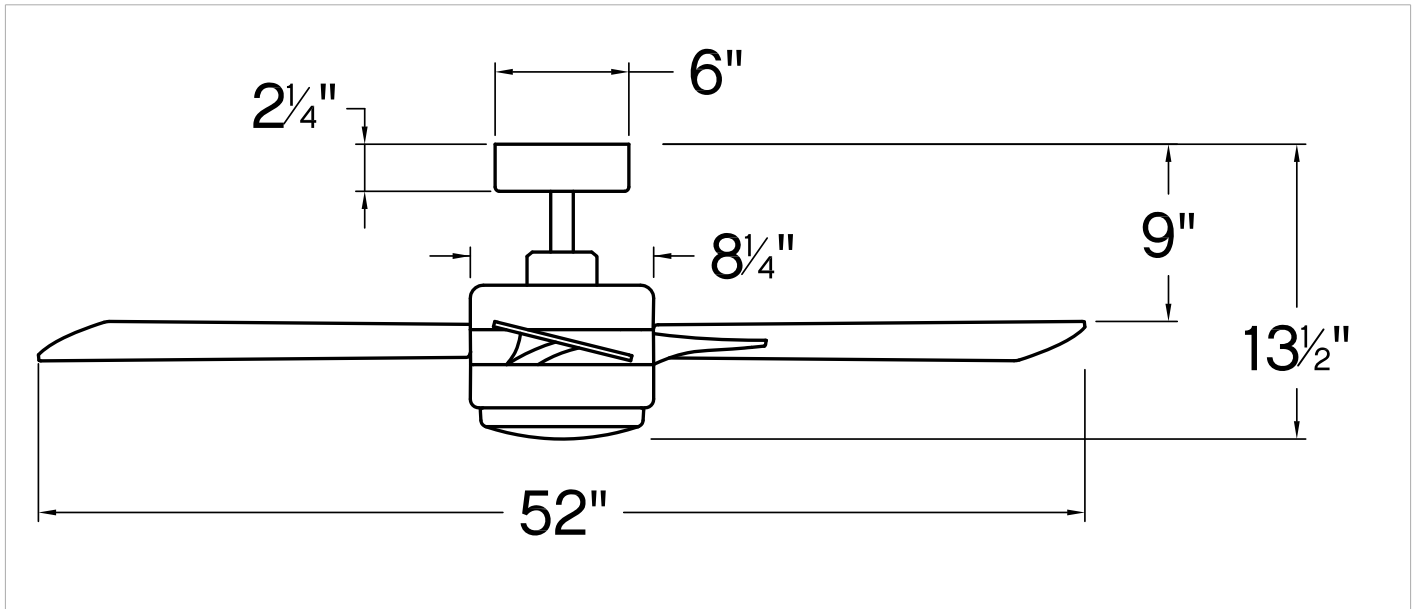

VENTUS

902852FPW-LIA

VENTUS 52" LED FAN

DETAILS	
FAN FINISH:	Pewter
GLASS:	Etched Opal
BLADE COUNT:	3
SLOPE DEGREE:	20

DIMENSIONS	
WIDTH:	52"
HEIGHT:	13.3"

LIGHT SOURCE	
LED NAME:	EL16W2835
VOLTAGE:	120v
LUMENS:	1320
CRI:	90

MOUNTING	
CANOPY:	6" Dia.
LEAD WIRE:	1 X 76"

SHIPPING	
CARTON LENGTH:	25
CARTON WIDTH:	13.8
CARTON HEIGHT:	10.5

Ventus is the ultimate transitional style guaranteed to cool and complement any interior space. Unique and reversible blades are constructed to ensure maximum performance, while its stylish Metallic Matte Bronze, Matte White and Pewter finish options deliver a sophisticated appearance. Ventus is equipped with integrated LED lighting technology to deliver excellent energy efficiency. Blades are included with every fan.

HINKLEY

HINKLEY
33000 Pin Oak Parkway
Avon Lake, OH 44012

PHONE: (440) 653-5500
Toll Free: 1 (800) 446-5539

hinkley.com

VENTUS 52" LED FAN

902852FPW-LIA

PERFORMANCE SPECIFICATIONS	STANDARD	
	HIGH SPEED	AVERAGE SPEED
Airflow	4779	3551
EnergyUse	50.3	33.5
EnergyCost	14	9
Efficiency	95	105
AMPS	0.42	0.32
RPMS	187	124