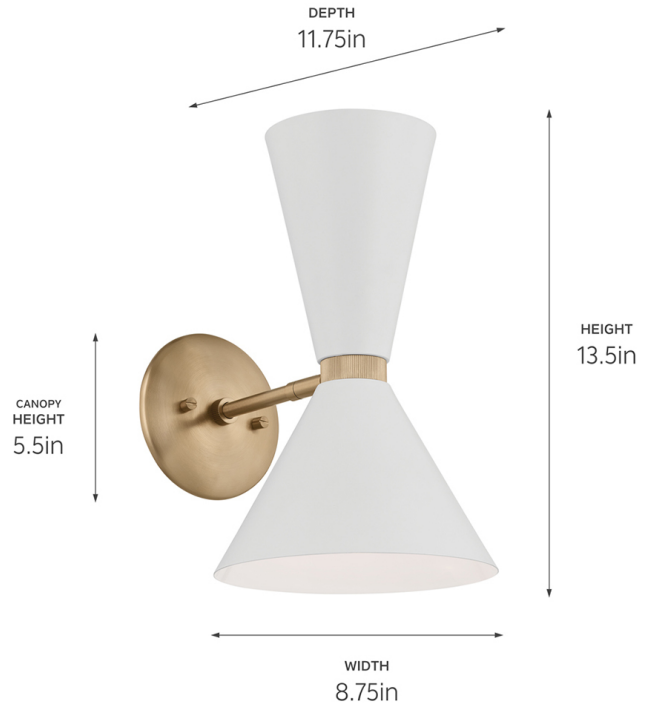

SPECIFICATIONS

Certifications/Qualifications

ADA Compliant	No
Prop65	Yes
Location Rating	Damp
	kichler.com/warranty

Dimensions

Height	13.5"
Width	8.75"
Height From Center Of Wall Opening (Spec Sheet)	7.5"
Depth	11.75"
Weight	3.25 LBS
Canopy Width	5.5"
Canopy Depth	0.75"

Electrical

Input Voltage	120 V

Light Source

Light Source	Bulb
Lamp Included	Not Included
# Of Bulbs/LED Modules	2
Max Or Nominal Watt	60 W
Lamp Type	A, G25
Socket Type	E26 (Medium)
Dimmable	Yes
Dimmable Notes	Dimmable when used with dimmer switch (sold separately); when using LED bulbs, see bulb manufacturer dimming specifications.

Mounting/Installation

Interior/Exterior	Interior Product
Mounting Weight	3.25 LBS
Install Glass Up Or Down	Both
Lead Wire Length	6
Wire Connectors	Wire Nuts

FIXTURE ATTRIBUTES

Housing/Glass

Primary Material	Steel
Shade Included	Yes
Shade Description	Metal Cone Shade
Shade Dimensions	Wide 8.75" large DIA x 5.75" H x 2.25" small DIA + Narrow 5.5" large DIA x 7.25" H x 2.25" small DIA

Product/Ordering Information

SKU	52570CPZWH
Finish	Champagne Bronze™
UPC	783927030465

Finishes

- Champagne Bronze™ | Black
- Champagne Bronze™ | Greige | White
- Champagne Bronze™ | White