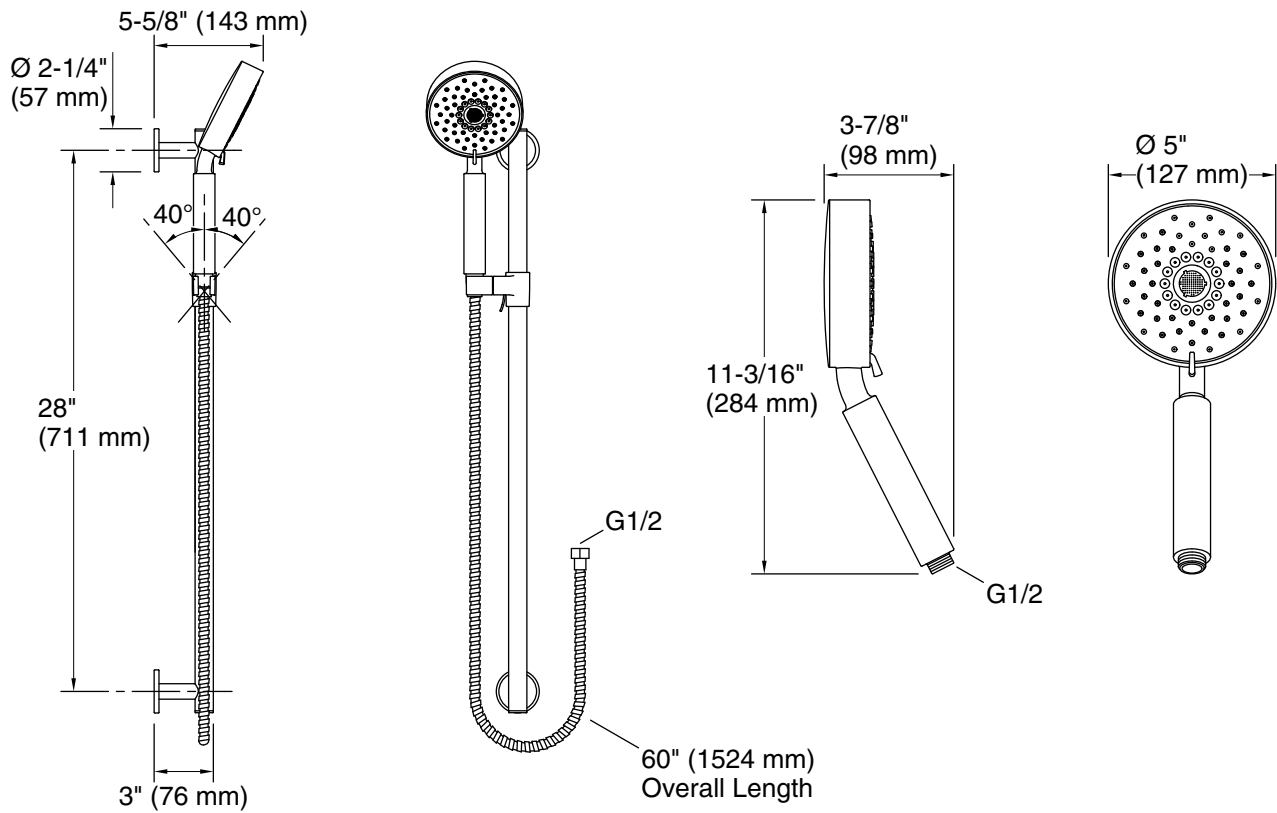

Features

- Includes Purist® 2.5-gpm multifunction handshower, 60" metal hose, 28" sidebar and contemporary sidebar trim
- Multifunction showerhead and handshower each have advanced spray engines to provide three experiences: full coverage, pulsating massage, and silk spray
- Full coverage spray produces an encompassing spray ideal for everyday use
- Pulsating massage spray targets sore muscles to ease away aches and pains
- Silk spray releases a dense, luxurious spray ideal for rinsing
- Thumb tab allows for a smooth transition between sprays
- Combination of balance, weight, grip, and angle makes this handshower comfortable and easy to use
- MasterClean™ sprayface features an easy-to-clean surface that withstands mineral buildup and maximizes spray performance
- 2.5 gpm (9.5 lpm) maximum flow rate
- Sidebar features adjustable mounting brackets for installation flexibility
- Coordinates with Purist®, Stillness®, and Composed® faucets and accessories
- Features a nonpositive shutoff: water-saving pause mode to temporarily reduce water flow
- Pause feature temporarily pauses water flow to conserve water while you lather, shave, or shampoo

Technical Information

All product dimensions are nominal.

Spout:

Handshower rated max flow: 2.5 gal/min (9.5 l/min)

Notes

Install this product according to the installation instructions.

IMPORTANT! The slide bar must be mounted to stud framing supports at both the top and bottom mounting locations. Plastic wall anchors will not support the slide bar. Do not use or depend on plastic wall anchors to attach the slide bar.

Plumbing codes may require that an atmospheric vacuum breaker be installed in-line to handshowers. Consult with local codes.

ADA compliant when installed to the specific requirements of these regulations.