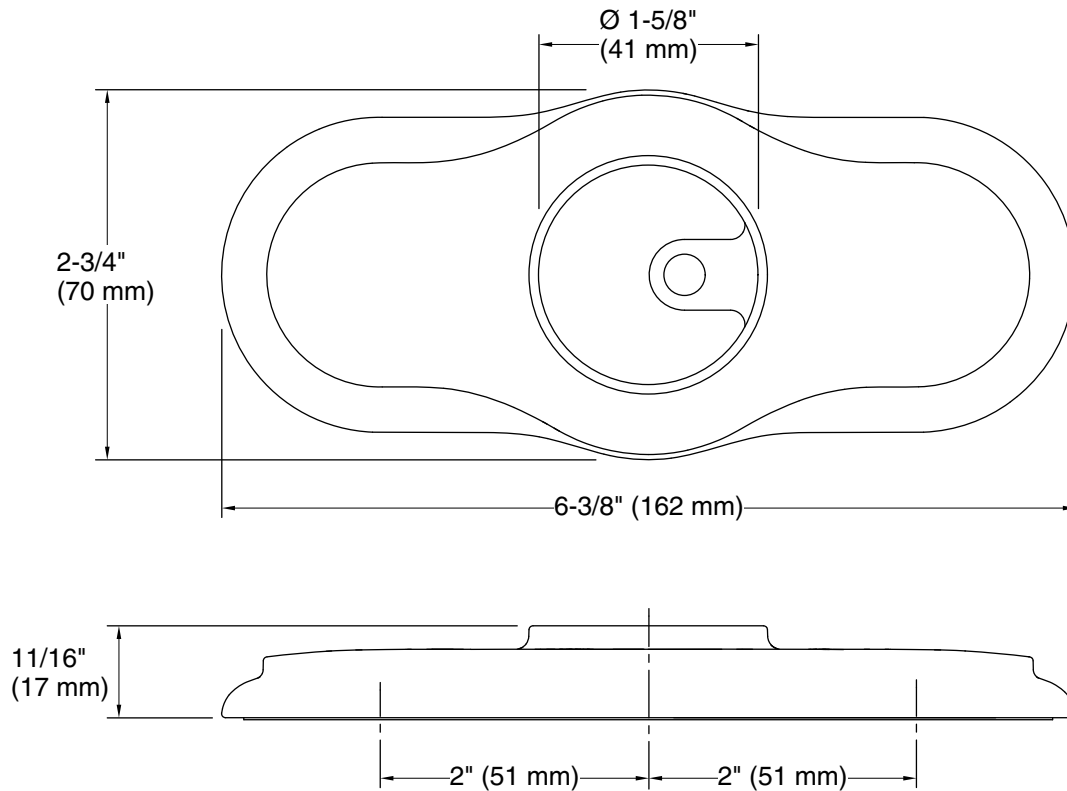

Technical Information

All product dimensions are nominal.

Material: Zinc

Notes

Install this product according to the installation instructions.