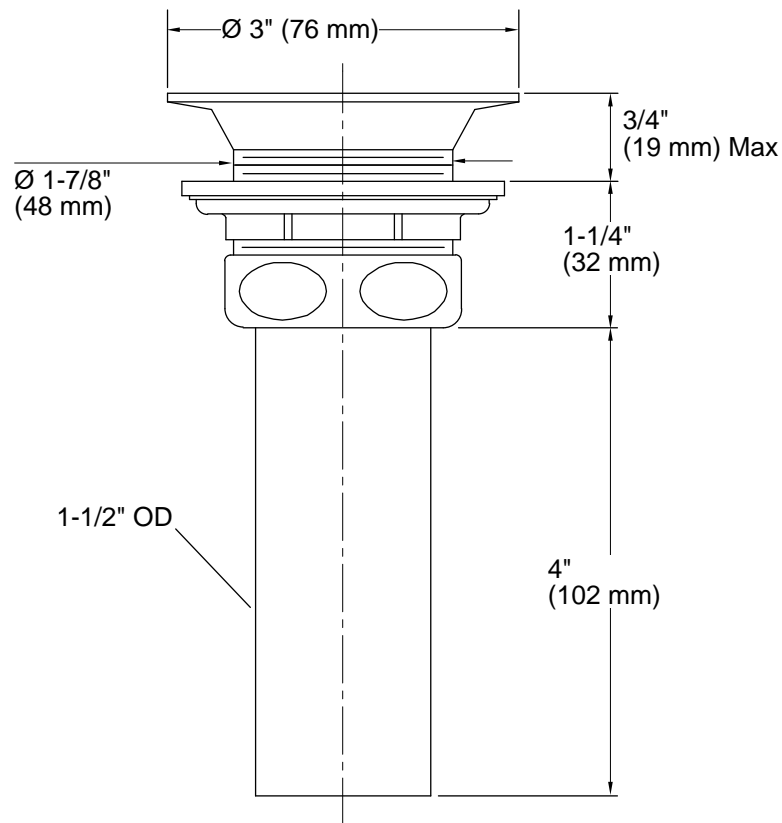

Features

- For sinks with 2" (51 mm) outlets
- Removable strainer
- Includes 1-1/2" (38 mm) x 4" (102 mm) tailpiece

Material

- Solid-brass construction for durability and reliability

Recommended Products/Accessories

Color tiles intended for reference only.

| Color | Code | Description |
|---|------|-----------------|
|  | CP | Polished Chrome |

Technical Information

All product dimensions are nominal.

Material: Brass