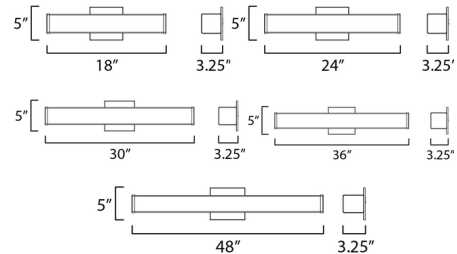

Lightology

lightology.com
866-954-4489
05-06-26

Project: _____
Company: _____
Location: _____ Fixture Type: _____
SPEC #: **ET21106136**
Approved On: _____ Approved By: _____

Baritone Bathroom Vanity Light By Et2

Description

The Baritone Bathroom Vanity Light offers light diffused through Satin White Glass from an extruded Aluminum frame. Can be mounted in a horizontal or vertical position. Features color-select color temperature options: 2700k, 3000k, 3500k, 4000k, 5000k, controlled by a device on the back of the fixture. 120/277V: 0-10V dimming. 120V: Triac or electronic low voltage (ELV) dimming. Note: The 48 inch size is not available in Polished Chrome.

Specifications

COLOR . . . . . Satin White
BODY FINISH . . . . . Satin Nickel
WATTAGE 25W
DIMMER . . . . . Low Voltage Electronic
DIMENSIONS . . . . . 24"W x 5"H x 3.25"D
INTEGRATED LED MODULE . . . . . 1 x LED/25W/120-277V LED

Technical Information

LAMP LIFE . . . . . 50000 hours
COLOR RENDERING . . . . . 90 CRI
LAMP COLOR . . . . . CCT Select
LUMENS/WATT 55.20
LUMINOUS FLUX . . . . . 1380 lumens

Shown in satin nickel / satin white

CLICK TO VIEW PRODUCT

Notes: