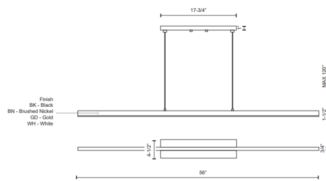

Shown in black / frosted