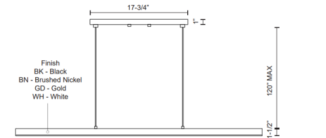

Description

The Vega Linear Pendant brings a clean profile to your interior space. The slim ultra sleek frame casts warm light across your room.

Specifications

| | |
|-----------------------|------------------------|
| COLOR | Frosted |
| BODY FINISH | Black |
| WATTAGE | 32W |
| DIMMER | Low Voltage Electronic |
| DIMENSIONS | 45"L x 0.75"W x 1.5"H |
| INTEGRATED LED MODULE | 1 x LED/32W/120V LED |

Technical Information

| | |
|-----------------|-------------|
| LAMP LIFE | 50000 hours |
| COLOR RENDERING | 90 CRI |
| LAMP COLOR | 3000K |
| LUMENS/WATT | 31.66 |
| LUMINOUS FLUX | 1013 lumens |

Shown in black / frosted