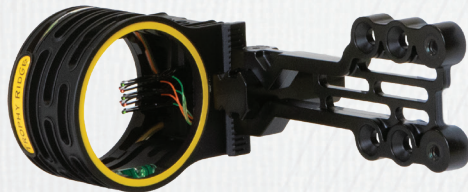

NEW DIMENSION MSRP \$79.99

AVAILABLE IN:

HOTWIRE MSRP \$179.99

AVAILABLE IN:

PEAK MSRP \$109.99

AVAILABLE IN:

RIDGELINE MSRP \$59.99

AVAILABLE IN:

GEM MSRP \$29.99

AVAILABLE IN:

FATAL 3 MSRP \$39.99

AVAILABLE IN:

FATAL 4 MSRP \$49.99

AVAILABLE IN:

RECHARGEABLE
CLICK LIGHT
MSRP \$34.99

BRIDGE-LOCK™ BRACKET
MSRP \$44.99