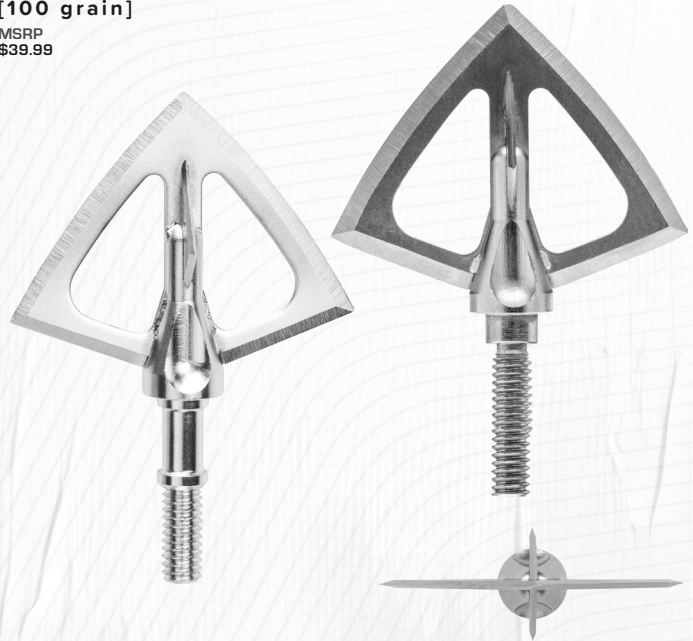

1/4", 3/16"

TRU-PEEP

MSRP \$6.99

1/4", 3/16", 1/16", 1/4"

2-BLADE, REAR DEPLOY,
MECHANICAL BROADHEAD

3.625 INCH TOTAL CUTTING
SURFACE 2 INCH OFFSET
ENTRY WOUND
[100 grain]

MSRP
\$49.99

FLITELOC[®]
CLIP REPLACEMENTS (12 PK)

MSRP
\$9.99

Designed for
CROSSBOWS

4-BLADE, FIXED BROADHEAD

1.350 INCH TOTAL CUTTING
DIAMETER 3.350 INCH
CUTTING SURFACE
[100 grain]

MSRP
\$39.99

Designed for
CROSSBOWS

3-BLADE, FIXED BROADHEAD

1.187 INCH TOTAL CUTTING
DIAMETER 3.189 INCH CUT-
TING SURFACE
[100 grain]

MSRP
\$44.99

Designed for
CROSSBOWS

MEAT SEEKER

3-BLADE, FIXED BROADHEAD

3.09 INCH TOTAL CUTTING SURFACE
2 INCH CUTTING DIAMETER
[100 grain]

MSRP
\$39.99

SUCKER PUNCH PRO

WINCH RTF MSRP \$499.99 RECLAIM RTF MSRP \$459.99

SPECS

AXLE-TO-AXLE | 31"

BRACE HEIGHT | 6^{3/8}"

DRAW WEIGHT | 20-50 LBS.

DRAW LENGTH | 17"-29.5"

LET OFF | 65%

FEATURES

- Compact for Maneuverability in Tight-Spaces
- Deep Cam Grooves Reduce String Derailment for Confident Shooting
- Includes Constant Draw and Draw Length Specific Modules With 65% Let-off
- Multiple Finish Options for Standout Style
- 2 Accessory Packed RTF Packages to Fit Your Bowfishing Needs
- Glow, Slime & Red camos available