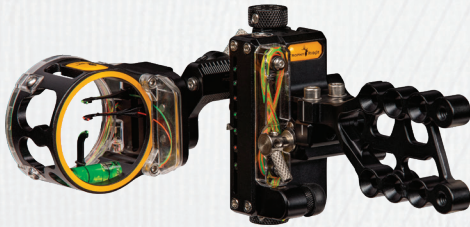

MARKSMAN MSRP \$59.99

The Marksman Youth Bow is ideal for developing archers, offering an ambidextrous design that works for both right- and left-handers. With a 23 lb draw weight, 60" overall length, and a consistent 7-7/8" brace height, this bow delivers accuracy, making it a great choice for new archers looking to improve their skills.

DIGITAL REACT
TRIO PRO MSRP \$299.99

AVAILABLE IN:

DIGITAL REACT
ONE PIN MSRP \$299.99

AVAILABLE IN:

BRIDGE-LOCK (MATHEWS®)
DIGITAL REACT MSRP \$299.99

AVAILABLE IN:

REACT TRIO PRO™ MSRP \$299.99

AVAILABLE IN: