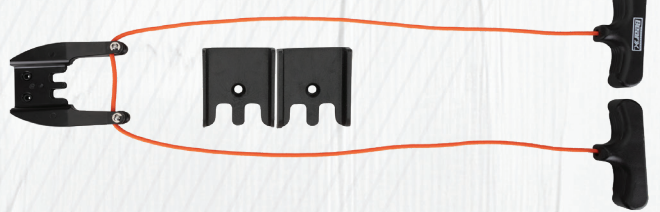

**ALUMINUM UNIVERSAL
ROPE COCKER**

MSRP $39.99