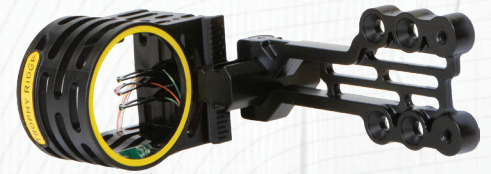

NEW DIMENSION MSRP \$79.99

AVAILABLE IN:

HOTWIRE MSRP \$179.99

AVAILABLE IN:

PEAK MSRP \$109.99

AVAILABLE IN:

RIDGELINE MSRP \$59.99

AVAILABLE IN:

GEM MSRP \$29.99

AVAILABLE IN:

FATAL 3 MSRP \$39.99

AVAILABLE IN:

FATAL 4 MSRP \$49.99

AVAILABLE IN:

RECHARGEABLE
CLICK LIGHT
MSRP \$34.99

BRIDGE-LOCK™ BRACKET
MSRP \$44.99