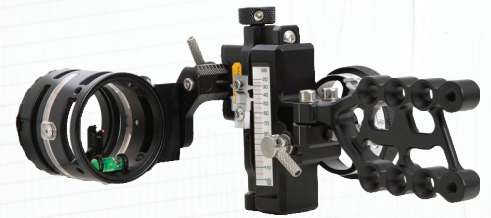

SWIFT TRIO MSRP \$249.99
 AVAILABLE IN:
 VERT/HORIZ 3 PINS LEFT RIGHT .019 .010 VERT

STACKED MSRP \$169.99
 AVAILABLE IN:
 HORIZ 5 PINS RIGHT .019

DRIVE MSRP \$84.99
 AVAILABLE IN:
 ADJUST 1 PINS AMBI .029