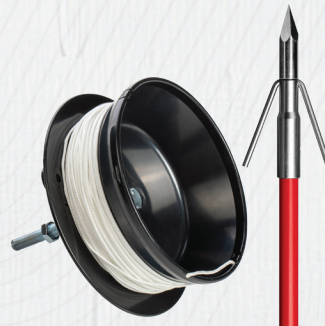

DRUM REEL

MSRP
\$29.99

ALSO AVAILABLE

PIRANHA

KIT

MSRP
\$44.99

FISHING BISCUIT

ARROW REST
MSRP
\$49.99