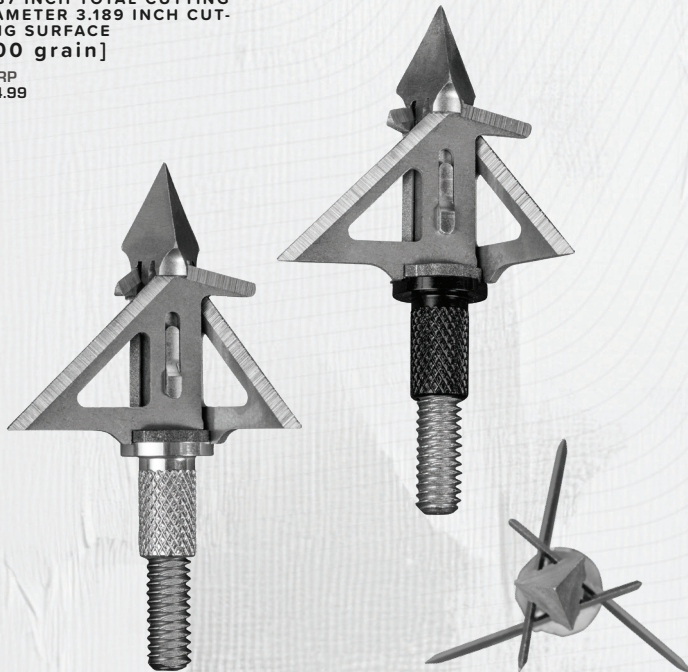

1/4", 3/16"

TRU-PEEP

MSRP \$6.99

1/4", 3/16", 1/16", 1/4"

2-BLADE, REAR DEPLOY,
MECHANICAL BROADHEAD

3.625 INCH TOTAL CUTTING
SURFACE 2 INCH OFFSET
ENTRY WOUND
[100 grain]

MSRP
\$49.99

FLITELOC[®]
CLIP REPLACEMENTS (12 PK)

MSRP
\$9.99

Designed for
CROSSBOWS

4-BLADE, FIXED BROADHEAD

1.350 INCH TOTAL CUTTING
DIAMETER 3.350 INCH
CUTTING SURFACE
[100 grain]

MSRP
\$39.99

Designed for
CROSSBOWS

3-BLADE, FIXED BROADHEAD

1.187 INCH TOTAL CUTTING
DIAMETER 3.189 INCH CUT-
TING SURFACE
[100 grain]

MSRP
\$44.99

Designed for
CROSSBOWS

MEAT SEEKER

3-BLADE, FIXED BROADHEAD

3.09 INCH TOTAL CUTTING SURFACE
2 INCH CUTTING DIAMETER
[100 grain]

MSRP
\$39.99

SUCKER PUNCH PRO

WINCH RTF MSRP \$499.99 RECLAIM RTF MSRP \$459.99