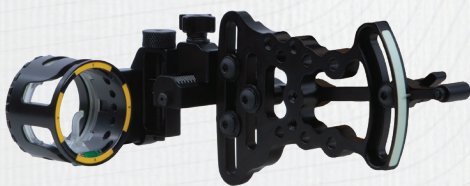

ATTACK PRO MSRP $139.99
AVAILABLE IN:
VERT/HORIZ 1 PINS RIGHT .019