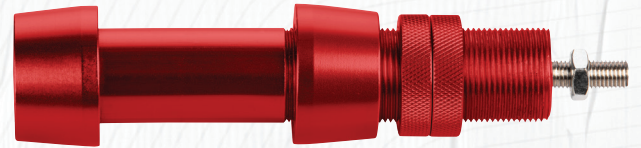

BRUSH FIRE

ARROW REST
MSRP
\$34.99

CAJUN ROLLER

ARROW REST
MSRP
\$12.99

MACHINED & ANODIZED REEL SEAT

HEAVY DUTY REEL SEAT
MSRP
\$29.99

CAJUN REEL SEAT

REEL SEAT
MSRP
\$29.99