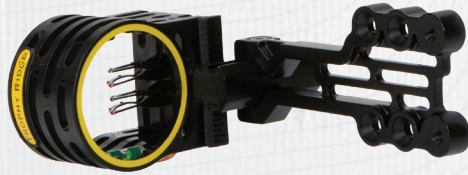

GEM MSRP \$29.99

AVAILABLE IN:

FATAL 3 MSRP \$39.99

AVAILABLE IN:

FATAL 4 MSRP \$49.99

AVAILABLE IN:

RECHARGEABLE
CLICK LIGHT
MSRP \$34.99

BRIDGE-LOCK™ BRACKET
MSRP \$44.99

UNIVERSAL
SCOPE SIGHT MOUNT BRACKET
MSRP \$29.99

PICATINNY RAIL
TOP MOUNT
MSRP \$44.99

PICATINNY RAIL
FRONT MOUNT
MSRP \$44.99

UNIVERSAL SIGHT TAPES
MSRP \$14.99

NEW

3 FINGER
PRECISE PRO

MSRP
\$119.99

NEW

4 FINGER
PRECISE PRO

MSRP
\$119.99

PRECISE

MSRP
\$89.99

NEW

SOLID LINK
EASY PEASY

MSRP
\$149.99

NEW