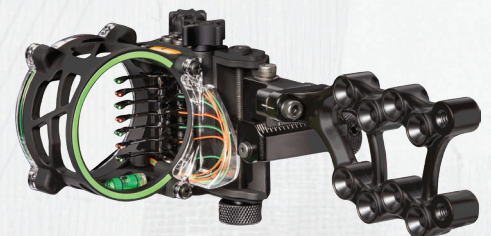

FIX 7 MSRP $129.99
AVAILABLE IN:
HORIZ 7 PINS AMBI .019