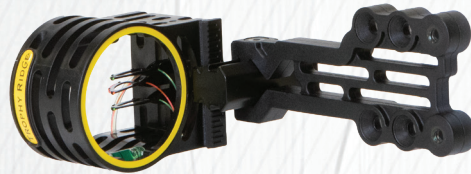

NEW DIMENSION MSRP \$79.99

AVAILABLE IN:

HOTWIRE MSRP \$179.99

AVAILABLE IN:

PEAK MSRP \$109.99

AVAILABLE IN:

RIDGELINE MSRP \$59.99

AVAILABLE IN:

GEM MSRP \$29.99

AVAILABLE IN:

FATAL 3 MSRP \$39.99

AVAILABLE IN:

FATAL 4 MSRP \$49.99

AVAILABLE IN:

RECHARGEABLE
CLICK LIGHT
MSRP \$34.99

BRIDGE-LOCK™ BRACKET
MSRP \$44.99