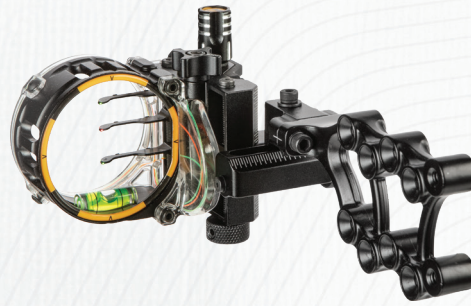

HOTWIRE MSRP $179.99

AVAILABLE IN: