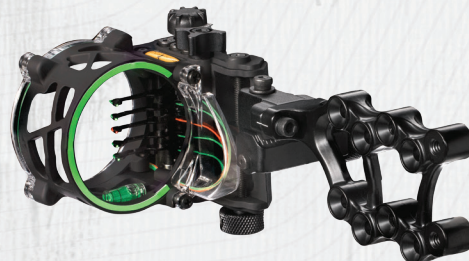

FIX 5 MSRP $129.99 MSRP $139.99 PICATINNY
AVAILABLE IN:
HORIZ 5 PINS AMBI .019
PICATINNY: AVAILABLE