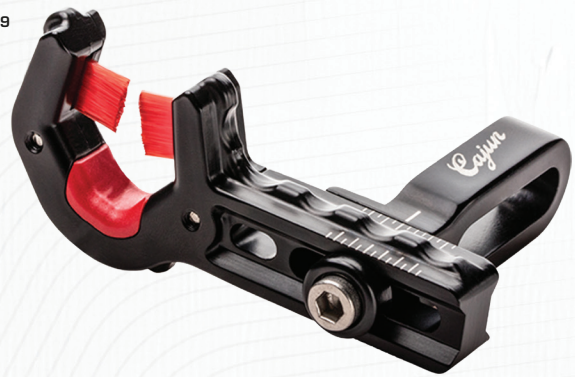

BRUSH FIRE

ARROW REST
MSRP
$34.99