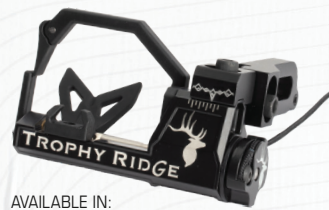

PROPEL MSRP
$99.99

AVAILABLE IN: