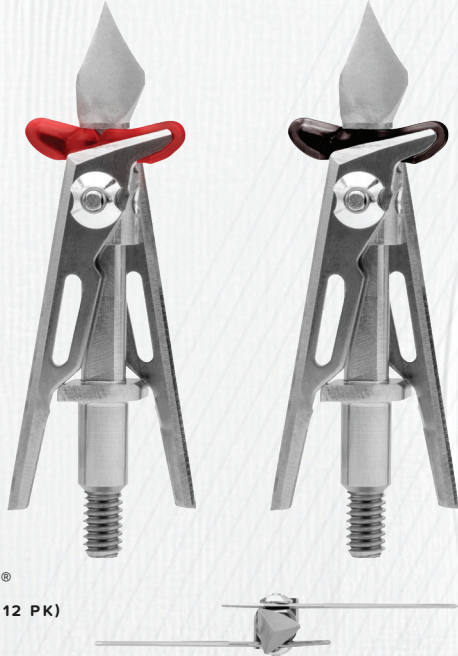

MSRP \$19.99

RATCHETING
PRUNER

MSRP \$29.99

NO TIE PLASTIC
TUBE PEEP

MSRP \$7.99

1/4"

NO TIE ALUMINUM
TRU PEEP

MSRP \$9.99

1/4", 3/16"

TRU-PEEP

MSRP \$6.99

1/4", 3/16", 1/16", 1/4"

2-BLADE, REAR DEPLOY,
MECHANICAL BROADHEAD

3.625 INCH TOTAL CUTTING
SURFACE 2 INCH OFFSET
ENTRY WOUND
[100 grain]

MSRP
\$49.99

FLITELOC[®]
CLIP REPLACEMENTS (12 PK)

MSRP
\$9.99

Designed for
CROSSBOWS

4-BLADE, FIXED BROADHEAD

1.350 INCH TOTAL CUTTING
DIAMETER 3.350 INCH
CUTTING SURFACE
[100 grain]

MSRP
\$39.99

Designed for
CROSSBOWS

3-BLADE, FIXED BROADHEAD

1.187 INCH TOTAL CUTTING
DIAMETER 3.189 INCH CUT-
TING SURFACE
[100 grain]