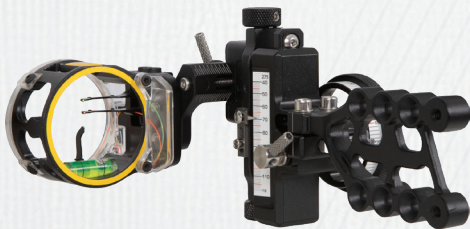

SWIFT TRIO MSRP \$249.99
 AVAILABLE IN:
 VERT/HORIZ 3 PINS LEFT RIGHT .019 .010 VERT

STACKED MSRP \$169.99
 AVAILABLE IN:
 HORIZ 5 PINS RIGHT .019

DRIVE MSRP \$84.99
 AVAILABLE IN:
 ADJUST 1 PINS AMBI .029