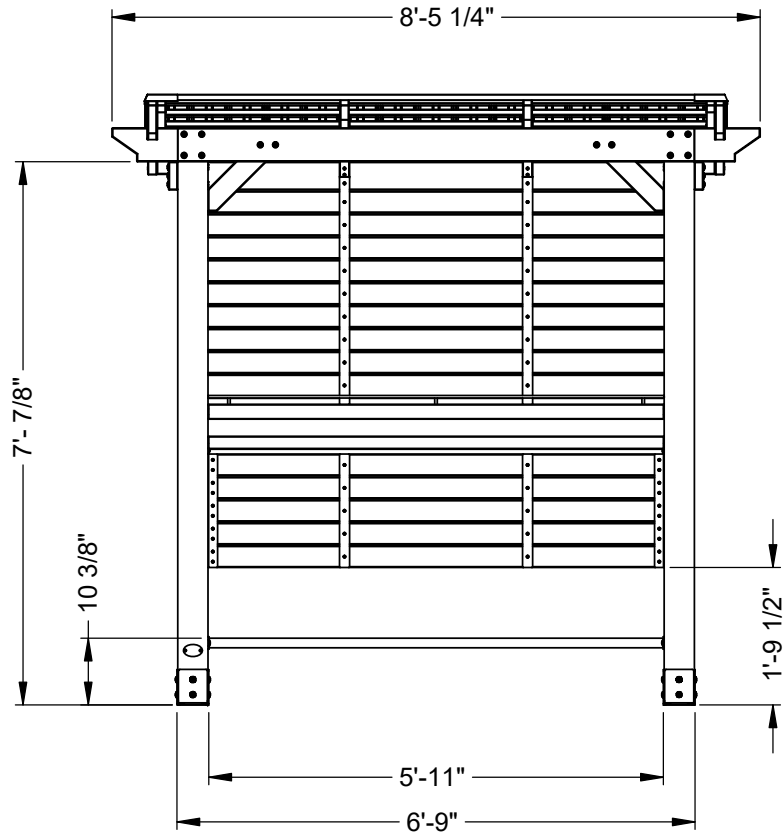

Part Number
SHEET 1 OF 2
SIZE

Backyard Discovery 3305 Airport Drive Pittsburg, KS. 66762 www.backyarddiscovery.com		 Backyard DISCOVERY™
<p><i>This drawing and its contents are the property of Backyard Discovery issued in strict confidence and shall not without the prior written permission of the above stated company, be reproduced, copied, or used for any purpose whatsoever except the manufacture of articles for Backyard Discovery. This drawing is loaned and subject to return upon demand.</i></p>		
TOLERANCES UNLESS OTHERWISE SPECIFIED (UNITS: mm) GENERAL = +1 -0 X.X = ±0.5mm ANGULAR = ±0.5°	FINISH	DESCRIPTION
	SCALE	OUTDOOR BAR FOOTPRINT
	DATE	PART NUMBER
	DRAWN BY	LABEL REV