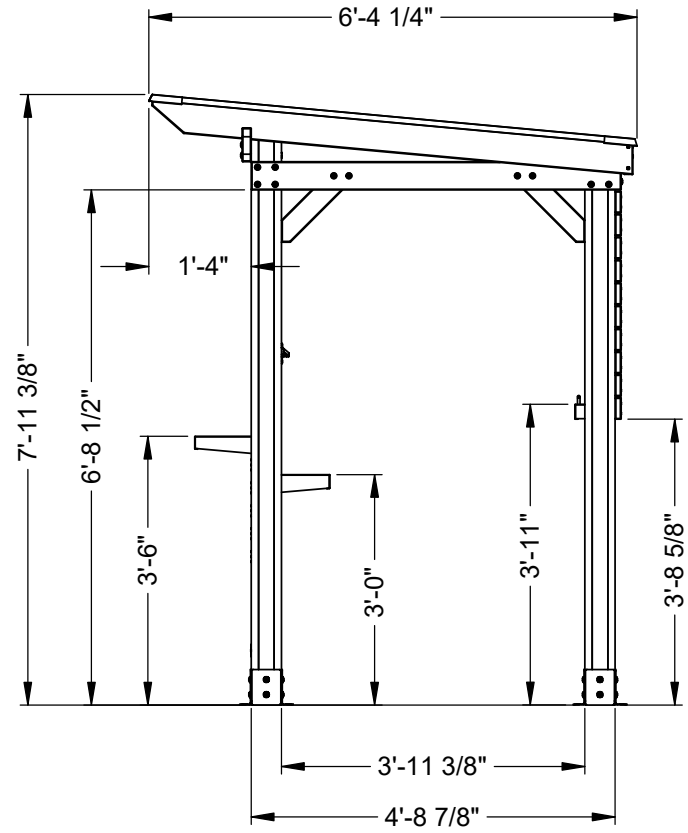

Part Number
SHEET 1 OF 2
SIZE

Backyard Discovery 3305 Airport Drive Pittsburg, KS. 66762 www.backyarddiscovery.com		 Backyard DISCOVERY™
<p><i>This drawing and its contents are the property of Backyard Discovery issued in strict confidence and shall not without the prior written permission of the above stated company, be reproduced, copied, or used for any purpose whatsoever except the manufacture of articles for Backyard Discovery. This drawing is loaned and subject to return upon demand.</i></p>		
TOLERANCES UNLESS OTHERWISE SPECIFIED (UNITS: mm) GENERAL = +1 -0 X.X = ±0.5mm ANGULAR = ±0.5°	FINISH	DESCRIPTION
	SCALE	OUTDOOR BAR FOOTPRINT
	DATE	PART NUMBER
	DRAWN BY	LABEL REV