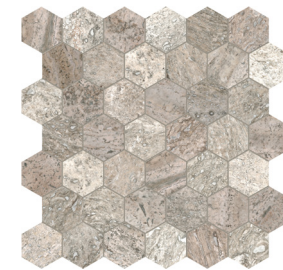

TECHNICAL INFORMATION

Ready Ship

Recommend offset
pattern ≤33%

Must be Sealed

COLORS

Silver Ash
VTS SIAS 1836H
VTS SIAS 1224H
VTS SIAS 312H

MOSAICS

2" x 6" Picket Mosaic
VTS SIAS PICK26H

2" x 9" Chevron Mosaic
VTS SIAS CHEVRONH

2" Hex Mosaic
VTS SIAS HEX2H

Tiles, Mosaic and Trim*

SIZE	ACTUAL	FINISH
18" x 36"	18" x 36"	Honed
12" x 24"	12" x 24"	Honed
3" x 12"	3" x 12"	Honed
2" x 9" Chevron Mosaic		Honed
2" x 6" Picket Mosaic		Honed
2" x 2" Hex Mosaic		Honed
1" x 12" Bar Liner	1" x 12"	Honed

Natural Stone Characteristics

Variation is an inherent characteristic of natural stone, characteristics such as veins, fissures and factory filled holes should not be viewed as defects. They are part of the quality that make natural stone beautiful and unique and will not impair the function or wearing qualities of the product. This product must be sealed.