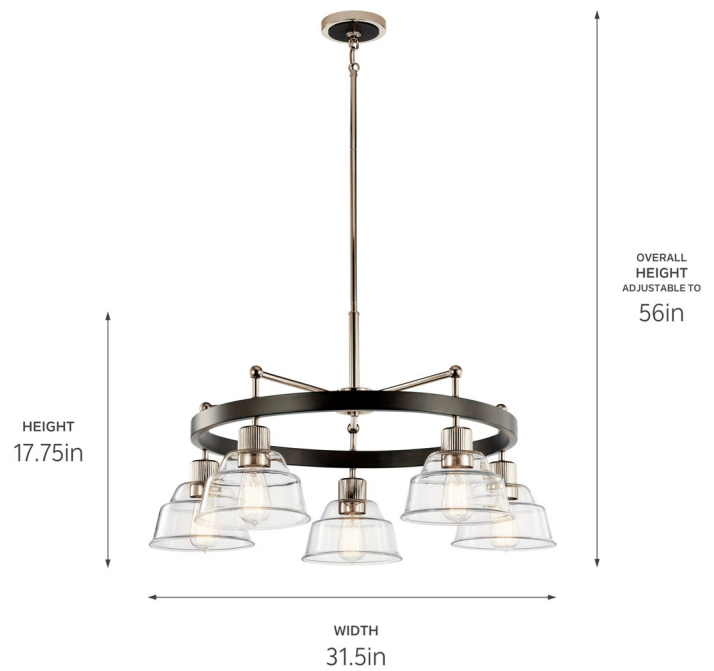

SPECIFICATIONS

Certifications/Qualifications

Prop65	No
DarkSky Approved	No
Location Rating	Dry
	kichler.com/warranty

Dimensions

Height	17.75"
Overall Height	56"
Weight	14.8 LBS
Canopy Width	5"
Canopy Depth	0.75"

Electrical

Input Voltage	120 V

Light Source

Light Source	Bulb
Lamp Included	Not Included
# Of Bulbs/LED Modules	5
Max Or Nominal Watt	75 W
Lamp Type	A19
Socket Type	E26 (Medium)
Dimmable	Yes
Dimmable Notes	Dimmable when used with dimmer switch (sold separately); when using LED bulbs, see bulb manufacturer dimming specifications.

Mounting/Installation

Interior/Exterior	Interior Product
Mounting Style	STEM HUNG
Mounting Weight	9.3 LBS
Modular	No
Lead Wire Length	156

FIXTURE ATTRIBUTES

Housing/Glass

Primary Material	Steel
Shade Included	No
Shade Dimensions	7.87 dia x 4.53 Ht

Product/Ordering Information

Sku	52403PN
Finish	Polished Nickel
UPC	783927001830

Finishes

- Black
- Brushed Brass
- Polished Nickel