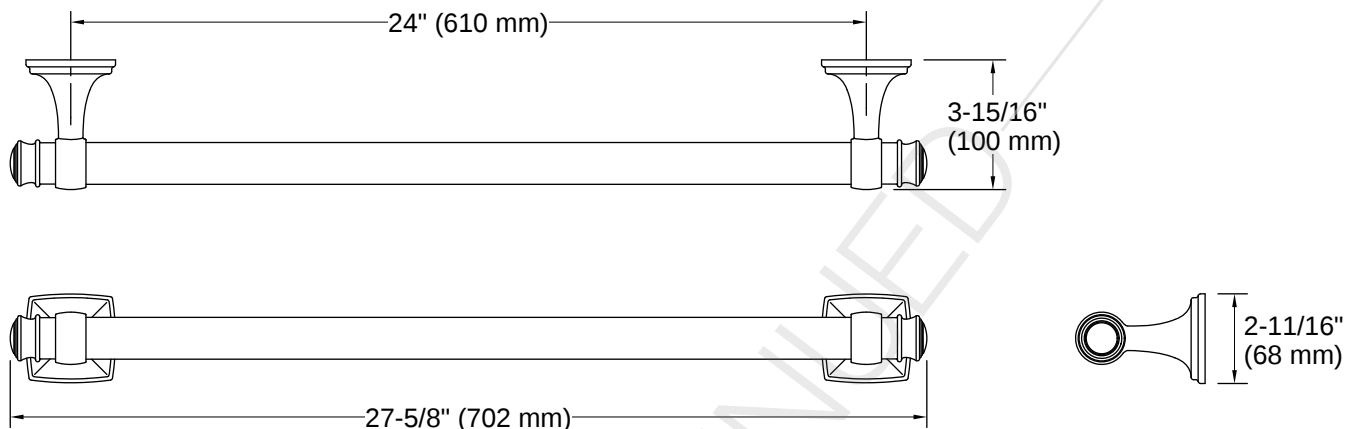

Installation

- Installation hardware and template included

Installation Notes

Install this product according to the installation instructions.

Measure your actual product for roughing-in details.

WARNING: Risk of personal injury. The wall plates on the grab bar must be mounted to a brace between the wall studs. This will ensure that the weight of the user is adequately supported.