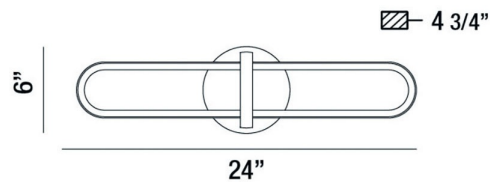

Botton, Wall Sconce, 24", Matte Black, White Acrylic

Item No.
37040-017

JOB NAME:

DATE:

TYPE:

COMMENTS:

LIGHT INFORMATION

Light Type	Integrated LED
Bulb Socket	N/A
Bulb Shape	N/A
Bulb Included	Yes
CRI	90
Delivered Lumens	1000
Colour Temperature (Kelvin)	3000K
Average Hours LED (L70)	20000
Number of Lights	1
Light Direction	Ambient
Dimming Method	Triac/Elv
Output Voltage	24
Current Type	DC

LIGHT INFORMATION (CONT'D.)

Light Wattage	21.8
Total Wattage	21.8

DIMENSIONS & WEIGHT

Product Width (In)	
Product Height (In)	6
Product Ext (In)	4.75
Product Diameter (In)	
Product Weight (Lbs)	2.45
Product Length (In)	24