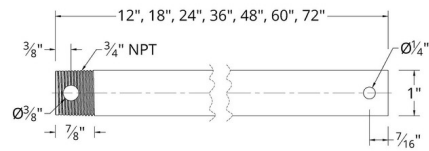

Description

The WAC Lighting Fan Downrod is designed for use with WAC Lighting fans to extend fan height. Constructed out of steel in a variety of finish options. Suitable for wet locations.

Shown in matte black

Specifications

COLOR	N/A
BODY FINISH	Matte Black
WATTAGE	N/A
DIMMER	N/A
DIMENSIONS	60"L x 0.75"W
BULB	N/A
COUNTRY OF ORIGIN	China

CLICK TO VIEW PRODUCT

Notes: