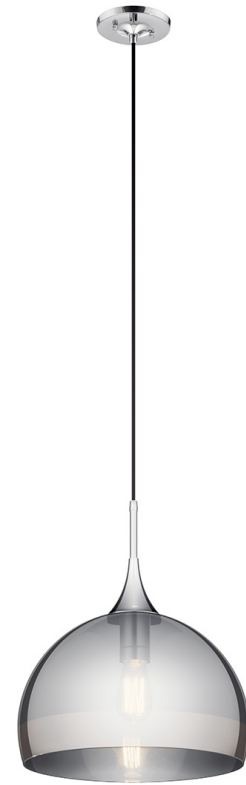

SPECIFICATIONS

Certifications/Qualifications

Prop65	No
DarkSky Approved	No
Location Rating	Dry
	kichler.com/warranty

Dimensions

Height	17.5"
Overall Height	115"
Weight	6.38 LBS
Canopy Width	5"
Canopy Depth	1"

Electrical

Input Voltage	120 V
---------------	-------

Light Source

Light Source	Bulb
Lamp Included	Not Included
# Of Bulbs/LED Modules	1
Max Or Nominal Watt	100 W
Lamp Type	A19
Socket Type	E26 (Medium)
Dimmable	Yes
Dimmable Notes	Dimmable when used with dimmer switch (sold separately); when using LED bulbs, see bulb manufacturer dimming specifications.

Mounting/Installation

Interior/Exterior	Interior Product
Mounting Style	CORD HUNG
Mounting Weight	1.54 LBS
Modular	No
Lead Wire Length	114

FIXTURE ATTRIBUTES

Housing/Glass

Primary Material	Glass, Steel
Shade Included	No

Product/Ordering Information

SKU	43359CH
Finish	Chrome
UPC	783927482080

Finishes

Chrome

ALSO IN THIS FAMILY

43354CH