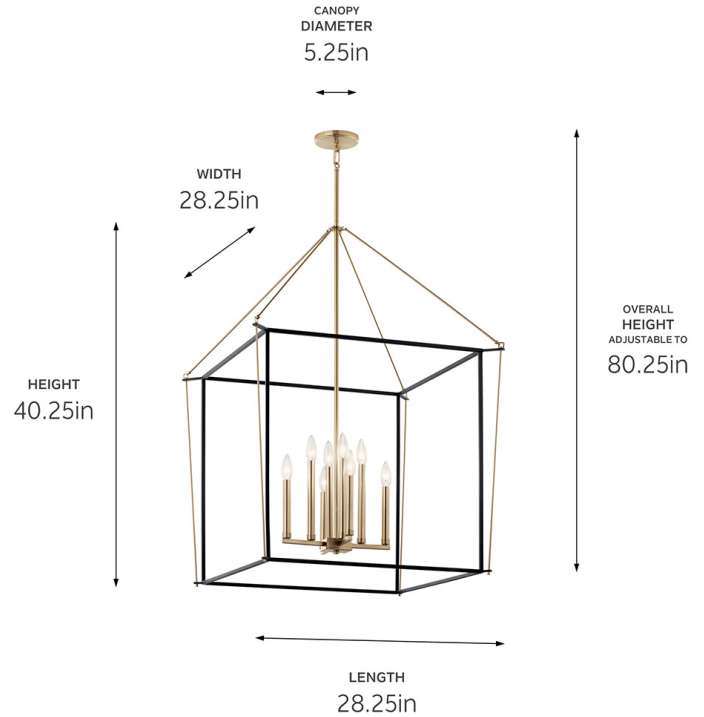

SPECIFICATIONS

Certifications/Qualifications

ADA Compliant	No
Prop65	Yes
Location Rating	Dry
	kichler.com/warranty

Dimensions

Height	40.25"
Overall Height	80.25"
Length	28.25"
Width	28.25"
Weight	11 LBS
Canopy Width	5.25"
Canopy Depth	0.75"

Electrical

Input Voltage	120 V

Light Source

Light Source	Bulb
Lamp Included	Not Included
# Of Bulbs/LED Modules	8
Max Or Nominal Watt	60 W
Lamp Type	B
Socket Type	E12 (Candelabra)
Dimmable	Yes

Mounting/Installation

Interior/Exterior	Interior Product
Mounting Weight	11 LBS
Lead Wire Length	144
Wire Connectors	Wire Nuts

FIXTURE ATTRIBUTES

Housing/Glass

Primary Material	Steel
Shade Included	No
Max Stem Tilt	90 °

Product/Ordering Information

SKU	52628CPZ
Finish	Champagne Bronze™
UPC	783927045674

Finishes

- Champagne Bronze™ | Black
- Polished Nickel | Black

ALSO IN THIS FAMILY