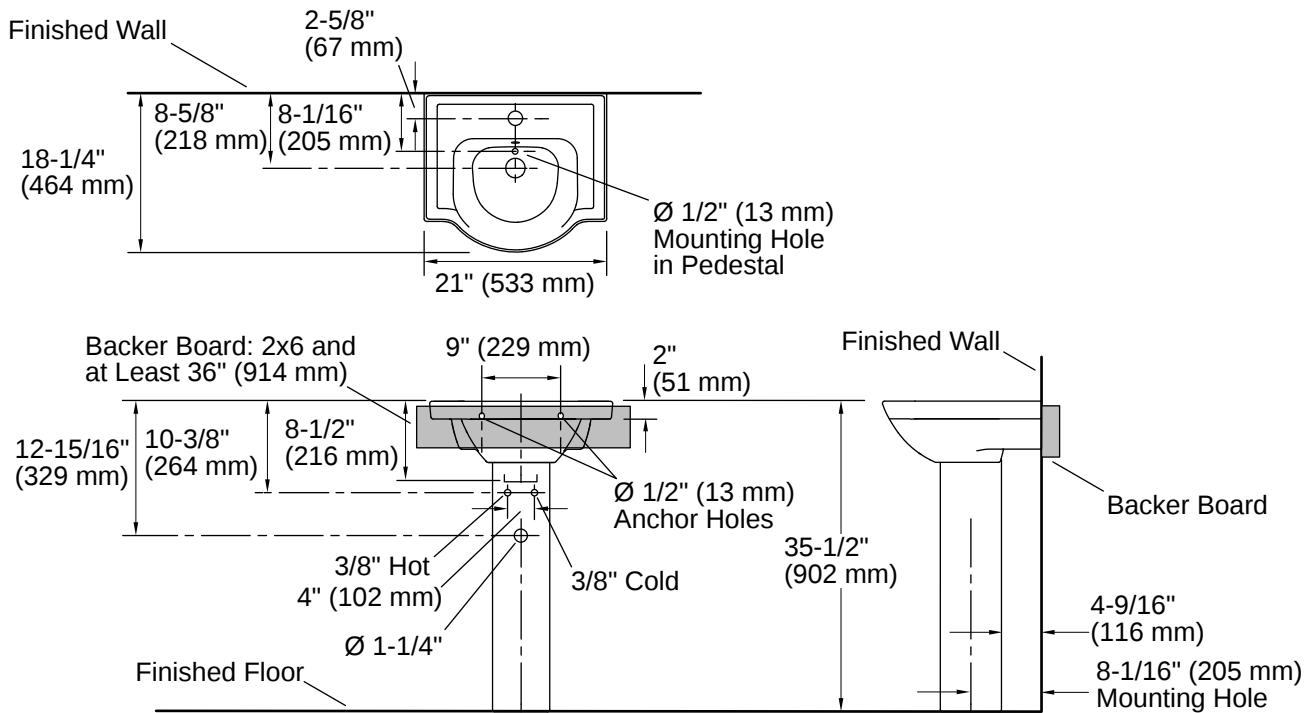

Installation

- Pedestal

Installation Notes

Install this product according to the installation instructions.

Product dimensions are nominal and may vary per ASME A112.19.2 tolerances.