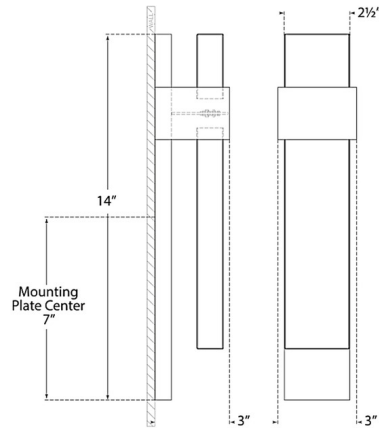

Shown in bronze / clear