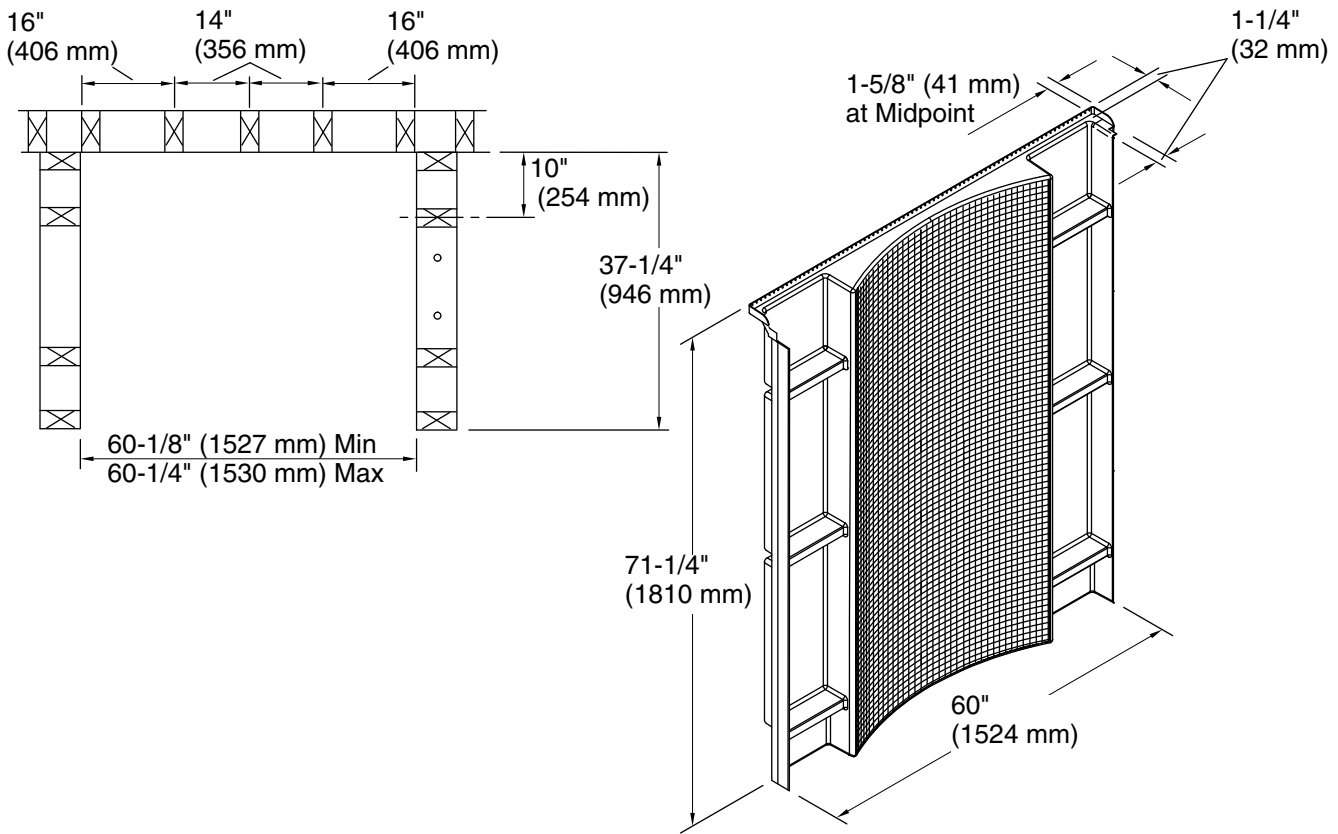

Accord® 60" Vikrell® shower back wall 72272100

Features

- 60" (1524 mm) back wall
- High-gloss finish provides a smooth, shiny surface that is easy to clean
- Install with 72245100 wall set and 72271100 shower base

Color tiles intended for reference only.

Color	Code	Description
-------	------	-------------

	0	White
---	---	-------

Technical Information

All product dimensions are nominal.

Maximum door height: 72" (1829 mm)

Maximum door width: 56-5/8" (1438 mm)

Notes

Install this product according to the installation instructions.

Measure your actual product for roughing-in details.