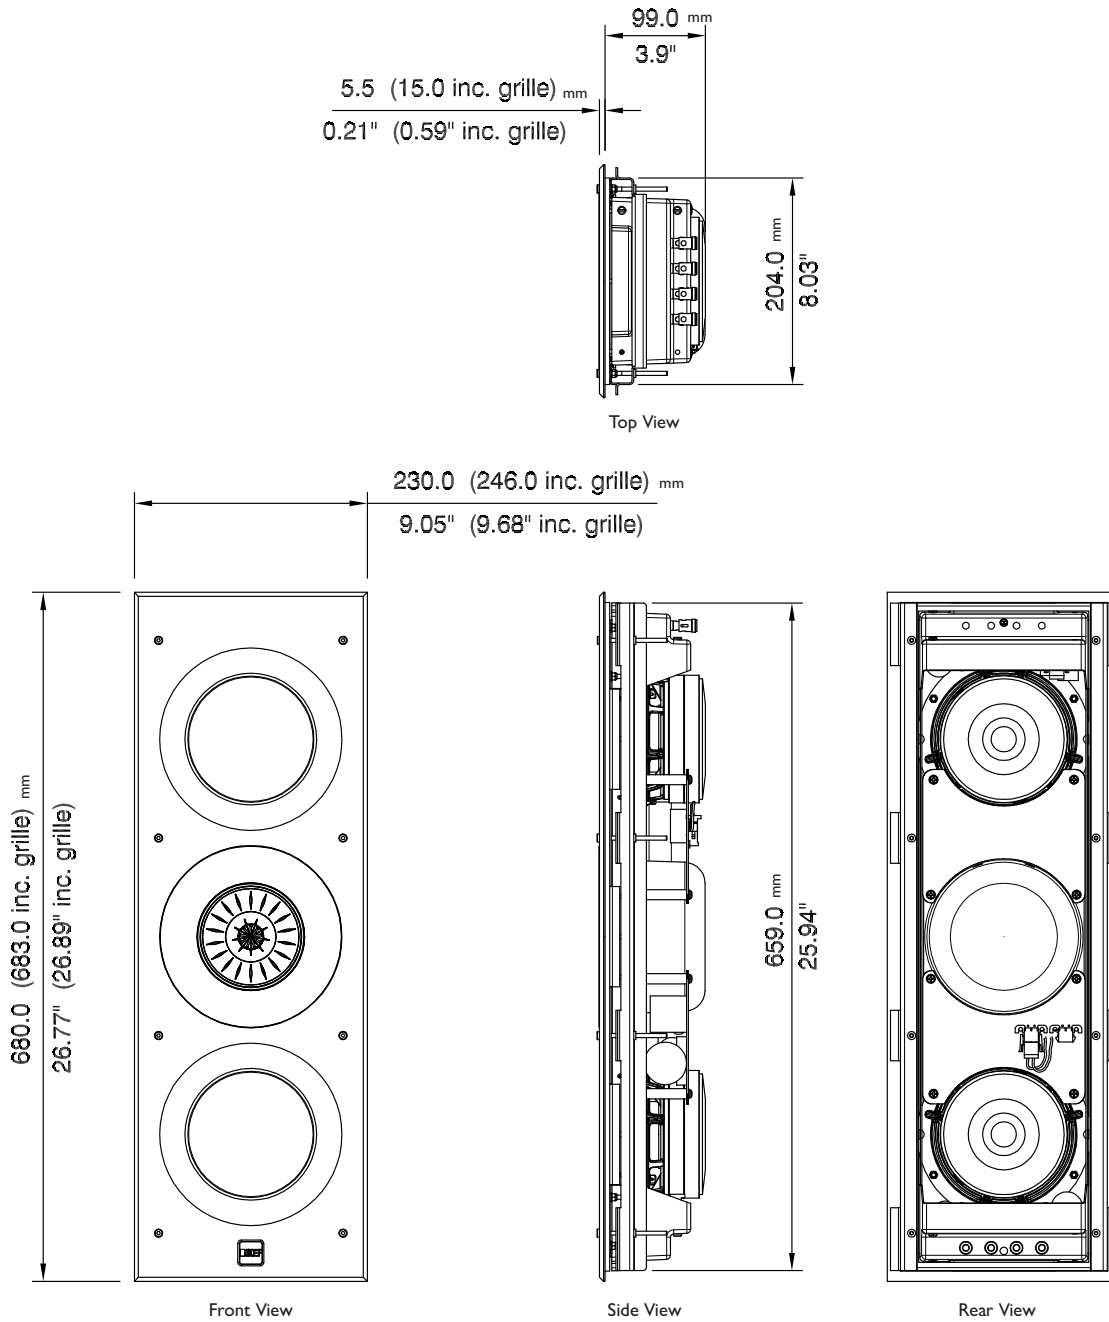

Ci3160REF-THX

Architectural Speaker

OBSESSED WITH HIGH RESOLUTION

Mechanical Diagrams

Dimensions in mm (inches)

*For optimized performance, THX recommends using the Ci3160REF-THX without grille or fabric grille.

THX and the THX Logo are the property of THX Ltd., registered in the U.S. and other countries.

Visit KEF.COM for more about KEF and its products.

KEF reserves the right, in line with continuing research and development, to amend or change specifications. E&OE.