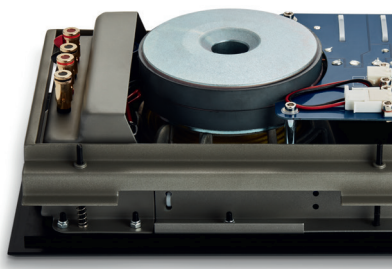

Second, the bespoke 160mm bass driver optimised for in-wall is a class apart. With a massive vented magnet assembly and a large aluminium wire voice coil driving an exceptionally light, stiff and strong alloy cone, the dynamics and power handling are exceptional.

And third, a crossover that combines the science of computer-modelling with the rigour of exhaustive auditioning and refinement of each high-grade component – only selecting those with the lowest distortion and the smoothest response.

Taken together, these innovations offer new levels of acoustic performance, along with a freedom and flexibility for aesthetic system design never possible till now. The result: acoustic perfection, which takes time to craft, but the difference becomes plain to hear.

This perfect reproduction of recorded sound is what KEF's legendary REFERENCE Series has always stood for. With over 40 years of continuous innovation and development, it is little wonder the KEF REFERENCE label has become the yardstick of high-end acoustic engineering. Whether used as a pair for two channel, or as a complete home theatre system in any combination of KEF Architectural and traditional speakers, Ci3160REF-THX helps deliver countless possibilities for REFERENCE performance.