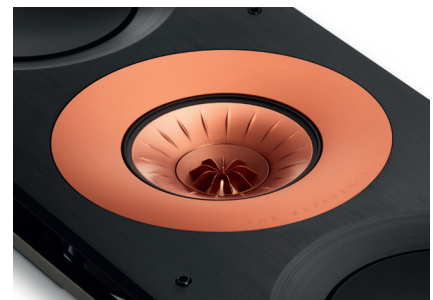

Second, the bespoke 160mm bass driver optimised for in-wall is a class apart. With a massive vented magnet assembly and a large aluminium wire voice coil driving an exceptionally light, stiff and strong alloy cone, the dynamics and power handling are exceptional.

And third, a crossover that combines the science of computer-modelling with the rigour of exhaustive auditioning and refinement of each high-grade component – only selecting those with the lowest distortion and the smoothest response.

Taken together, these innovations offer new levels of acoustic performance, along with a freedom and flexibility for aesthetic system design never possible till now. The result: acoustic perfection, which takes time to craft, but the difference becomes plain to hear.

This perfect reproduction of recorded sound is what KEF's legendary REFERENCE Series has always stood for. With over 40 years of continuous innovation and development, it is little wonder the KEF REFERENCE label has become the yardstick of high-end acoustic engineering. Whether used as a pair for two channel, or as a complete home theatre system in any combination of KEF Architectural and traditional speakers, Ci3160REF-THX helps deliver countless possibilities for REFERENCE performance.