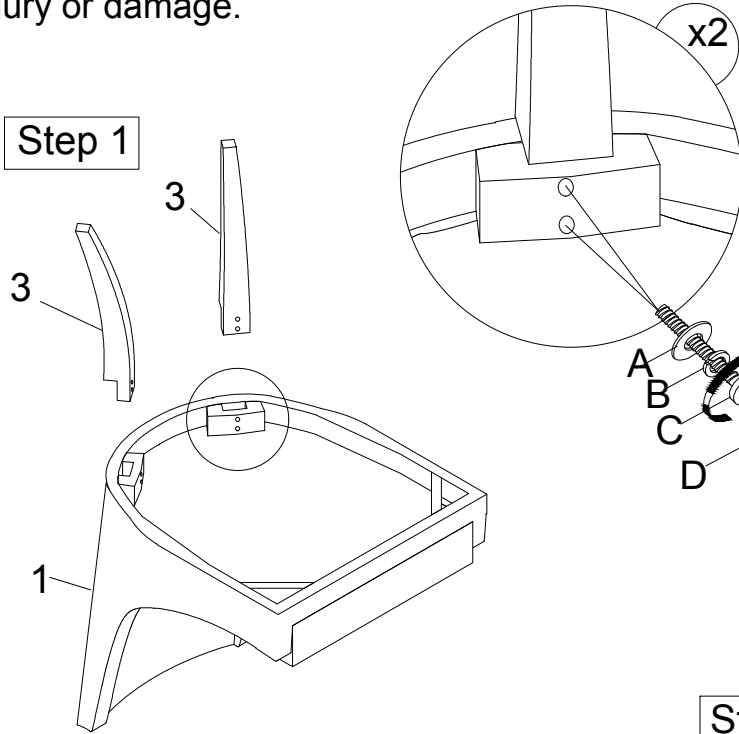

Thank you for purchasing this quality product from A.R.T. Furniture. Be sure to check all packing material for parts which may have come loose inside the carton during shipment. Identify and count all parts and compare with the parts list below.

Note: Some furniture is heavy, it is recommended that two people assembly this item to avoid injury or damage.

Step 1

Step 2

Step 3

No.	Hardware List		Qt.
A		1/4" Flat Washer	8
B		1/4" Lock Washer	8
C		1/4" x 1-3/4" Bolt	8
D		4mm Allen Wrench	1

Parts List			Qt.
1		Seat Frame	1
2		Font Leg	2
3		Back Leg	2