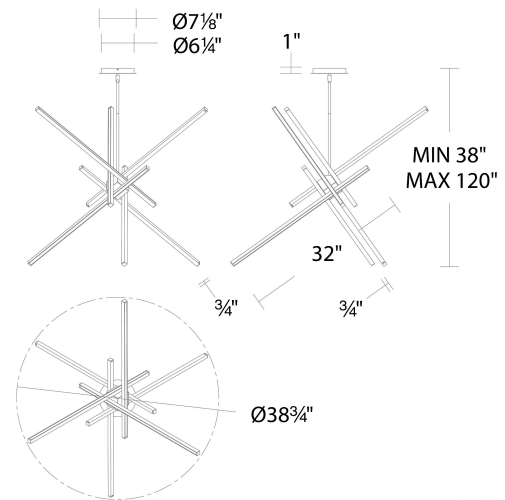

FINISHES:

LINE DRAWING: