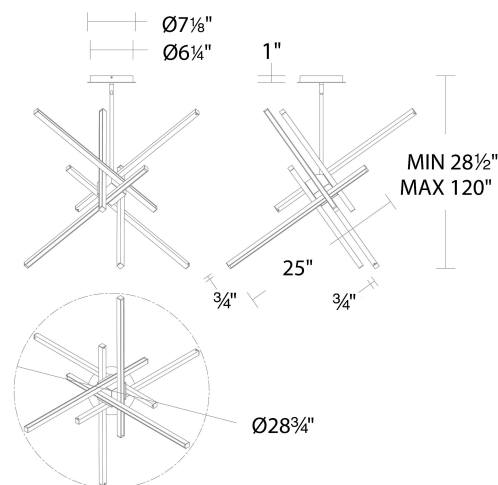

FINISHES:

LINE DRAWING: