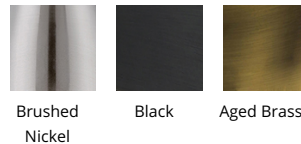

Fixture Type: _____

Catalog Number: _____

Project: _____

Location: _____

Parallax

Pendant 3000K

Model & Size	Color Temp & CRI	Finish	Watt	LED Lumens	Delivered Lumens
PD-73139 39"	3000K 90	AB Aged Brass BK Black BN Brushed Nickel	42W	2265	1523

Example: **PD-73139-BN**

For custom requests please contact customs@wacighting.com

DESCRIPTION

Effortlessly deliberate. Unparalleled..

FEATURES

- Rotatable light bar to create desired look
- Three 12" and one 6" downrods included (additional downrods available)
- Quick spin-on canopy design with minimal hardware for easy installation
- Can be mounted on slope ceiling
- Driver concealed within the canopy
- 5 year warranty

SPECIFICATIONS

Color Temp:	3000K
Input:	120-277 VAC,50/60Hz
CRI:	90
Dimming:	ELV: 100-10% , 0-10V: 100-5%,TRIAC: 100-10%
Rated Life:	50000 Hours
Standards:	ETL, cETL,Title 24 JA8-2019 Compliant Damp Location Listed
Construction:	Aluminum body, PC diffuser

REPLACEMENT PARTS

- RPL-ROD-IN06-AB - 6" rod - AB finish
- RPL-ROD-IN06-BK-01 - 6" rod - BK finish
- RPL-ROD-IN06-BN2-1 - 6" rod - BN finish
- RPL-ROD-IN12-AB - 12" rod - AB finish
- RPL-ROD-IN12-BK-01 - 12" rod - BK finish
- RPL-ROD-IN12-BN2-1 - 12" rod - BN finish

FINISHES:

LINE DRAWING:

PD-73139