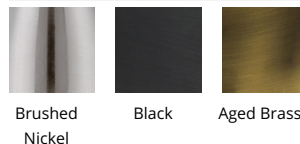

Fixture Type: _____

Catalog Number: _____

Project: _____

Location: _____

Parallax

Pendant 3000K

Model & Size	Color Temp & CRI	Finish	Watt	LED Lumens	Delivered Lumens
PD-73129 29"	3000K 90	AB Aged Brass BK Black BN Brushed Nickel	37W	2071	1302

Example: **PD-73129-BN**

For custom requests please contact customs@wacighting.com

DESCRIPTION

Effortlessly deliberate. Unparalleled..

FEATURES

- Rotatable light bar to create desired look
- Three 12" and one 6" downrods included (additional downrods available)
- Quick spin-on canopy design with minimal hardware for easy installation
- Can be mounted on slope ceiling
- Driver concealed within the canopy
- 5 year warranty

SPECIFICATIONS

Color Temp:	3000K
Input:	120-277 VAC,50/60Hz
CRI:	90
Dimming:	ELV: 100-10% , 0-10V: 100-5%,TRIAC: 100-10%
Rated Life:	50000 Hours
Standards:	ETL, cETL,Title 24 JA8-2019 Compliant Damp Location Listed
Construction:	Aluminum body, PC diffuser

REPLACEMENT PARTS

- RPL-ROD-IN06-AB - 6" rod - AB finish
- RPL-ROD-IN06-BK-01 - 6" rod - BK finish
- RPL-ROD-IN06-BN2-1 - 6" rod - BN finish
- RPL-ROD-IN12-AB - 12" rod - AB finish
- RPL-ROD-IN12-BK-01 - 12" rod - BK finish
- RPL-ROD-IN12-BN2-1 - 12" rod - BN finish

FINISHES:

LINE DRAWING:

PD-73129