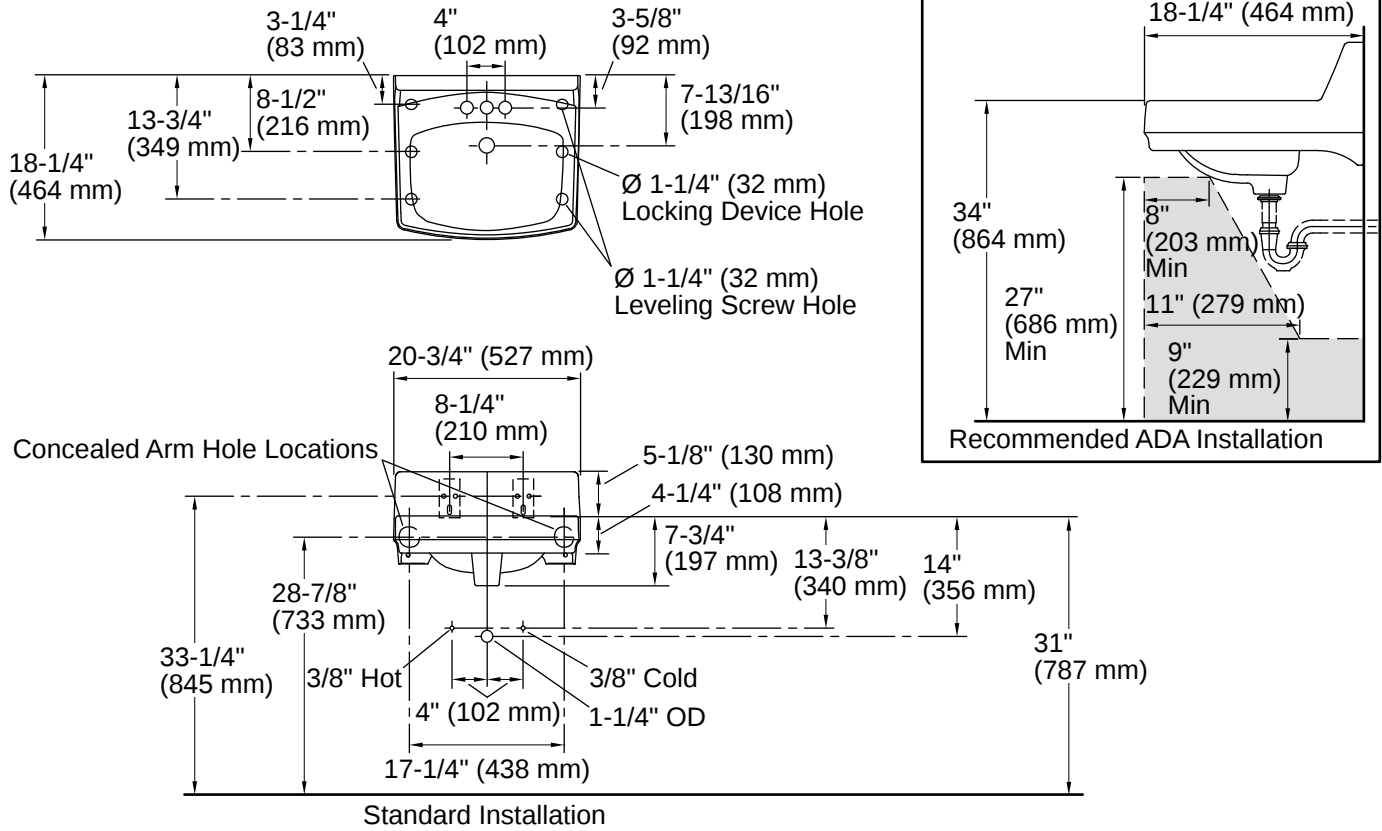

Greenwich™ | K-2032-N

20-3/4" x 18-1/4" wall-mount/concealed arm carrier bathroom sink with 4" centerset faucet holes and no overflow

Features

- Made from premium materials that withstand high-volume usage
- 20-3/4"L x 18-1/4"W
- 4" center drilling
- Includes wall hanger
- With sealed overflow for commercial and hospitals jobs

ADA

ICC/ANSI A117.1

Technical Information

Number of Deck Holes:	3
Faucet Hole(s) Size:	1-1/4" (32 mm)
Center(s):	4" (102 mm)
With Overflow:	Yes
Soap/Lotion Hole Size:	1-1/4" (32 mm)
Drain Hole Diameter:	1-3/4" (44 mm)
Basin Configuration:	Single Bowl
Basin Length:	10" (254 mm)
Basin Width:	15" (381 mm)
Basin Depth:	11-1/8" (283 mm)

Material

- Vitreous china

Recommended Products/Accessories

K-23726 Drain treatment

K-8998 Adjustable P-trap with tubing outlet, 1-1/4" x 1-1/4"

K-23725 Cast iron cleaner

Warranty

See website for detailed warranty information.

4-13-2026 13:2 - US-CA

Installation

- Wall-mount
- Drilled for concealed arm carrier installation

Installation Notes

Install this product according to the installation instructions.

Product dimensions are nominal and may vary per ASME A112.19.2 tolerances.