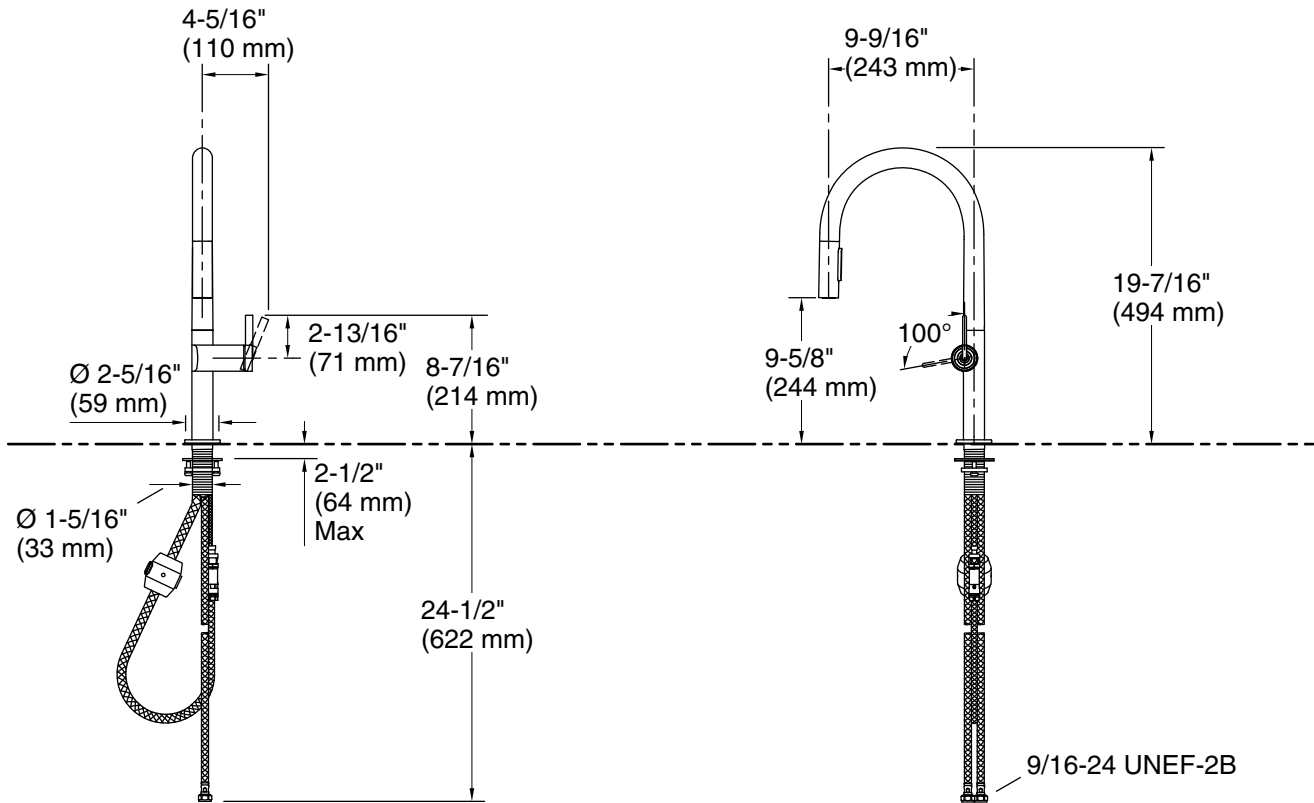

### Installation

- For single-hole or three-hole installation (escutcheon plate sold separately)
- Flexible supply lines simplify installation

### Technical Information

All product dimensions are nominal.

Faucet flow rate: 1.5 gal/min (5.7 l/min)

### Spout:

Spout reach: 9-1/2" (242 mm)