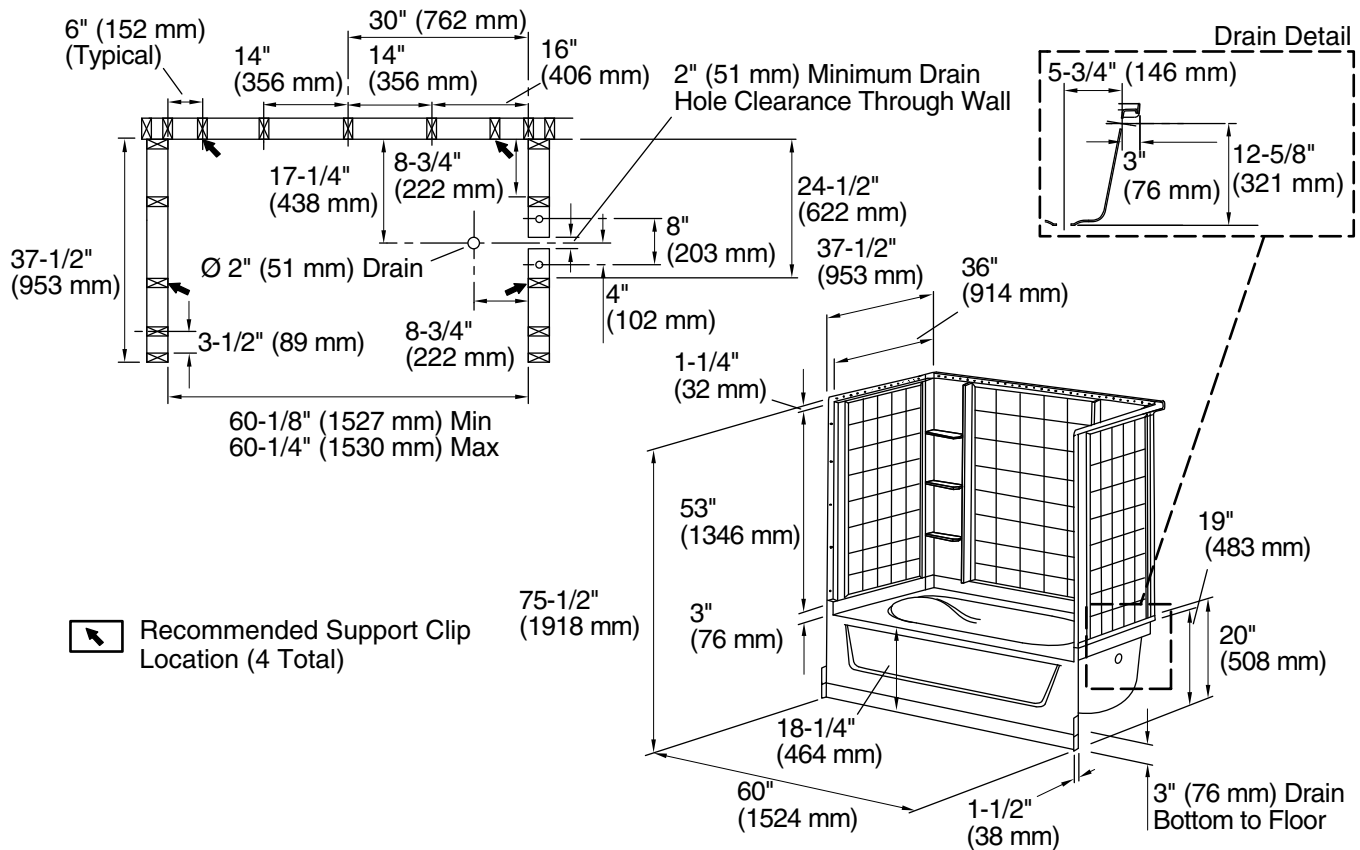

Material

- Made from solid Vikrell® material for strength, durability, and lasting beauty

Installation

- Alcove
- Right drain
- Some caulk required for proper installation

Included Components

- 71104100 60" x 36" Vikrell® bath/shower wall set
- 71101122 60" x 36" Vikrell® bath, right above-floor drain

For the most current Specification Sheet, go to www.sterlingplumbing.com.

1-19-2026 21:45 - US/CA

Technical Information

All product dimensions are nominal.

Drain location:	Right
Basin area, bottom:	40" x 21" (1016 mm x 533 mm)
Basin area, top:	52" x 29" (1321 mm x 737 mm)
Water depth:	11" (279 mm)
Water capacity:	40 gal (151.4 L)
Minimum flat for door:	3-1/4" (83 mm)
Maximum door height:	55-3/4" (1416 mm)
Maximum door width:	58-1/2" (1486 mm)