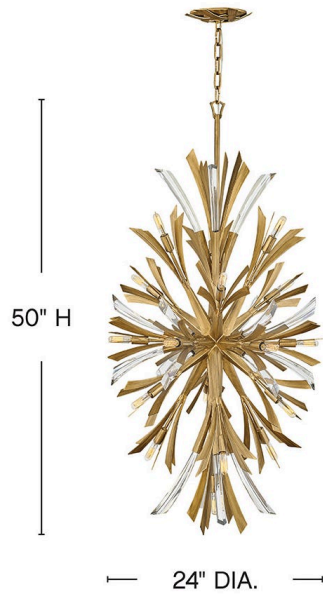

VIDA

FR40907BNG

MEDIUM ORB CHANDELIER

Vida's modern design bursts with a flourishing style that is both highly dramatic and finely sculpted. A statement piece with crystal accents and unique canopy detailing, Vida injects a thrilling dash of contemporary inspiration to its surroundings.

DETAILS	
FINISH:	Burnished Gold
MATERIAL:	Steel
SLOPE DEGREE:	90
DIMMABLE:	YES - WITH DIMMABLE LAMP (NOT INCLUDED)

DIMENSIONS	
WIDTH:	24"
HEIGHT:	50"
WEIGHT:	38lb

LIGHT SOURCE	
LIGHT SOURCE:	Socketed
WATTAGE:	19-5w Cand. LED, 60w Equiv.
VOLTAGE:	120v

MOUNTING	
CANOPY:	6.5" Dia.
LEAD WIRE:	1 X 144"

SHIPPING	
CARTON LENGTH:	48.1
CARTON WIDTH:	31
CARTON HEIGHT:	31
CARTON WEIGHT:	55

PRODUCT DETAILS:

- Can be hung on a sloped ceiling
- Dry Rated
- Merging the best of traditional and modern elements with a sophisticated and streamlined look
- This design features a luxurious gold finish with an opulent sheen