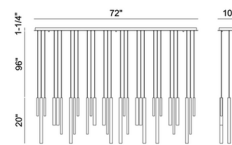

CLICK TO VIEW PRODUCT

Notes: