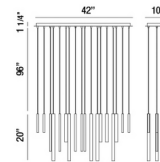

CLICK TO VIEW PRODUCT

Notes: