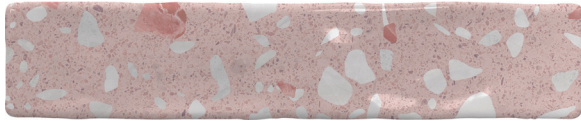

Immerse your space in a world of color and creativity with our eye-catching Corrazzo ceramic tile. Each piece is a harmonious blend of stunning hues and textures, adding a touch of modern elegance to any space. Elevate your décor with our colorful Corrazzo collection and let your personal style shine through.

CORRAZZO™

Glazed Ceramic

Blanco

Negro

Gris

Hueso

Verde

Carlata

Rosa

Stuci

Azul

Erizzo

All Colors Available in Glossy Finish

SIZES	SIZES				
	2" x 10" 1.97" x 9.8"	5" x 5" 5.11" x 5.11"			
THICKNESS	9mm	9mm			
GROUT JOINT RECOMMENDATION	1/8"	1/8"			
TESTING	Breaking Strength C648	Chemical Resistance C650	Water Absorption C373	Scratch Hardness MOHS	Shade Variation Rating
Results*	≥125 lbf	Resistant	≤20.0%	3	V1