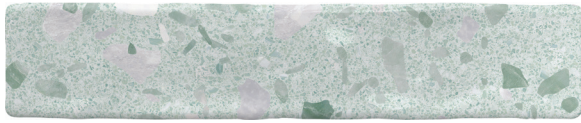

Immerse your space in a world of color and creativity with our eye-catching Corrazzo ceramic tile. Each piece is a harmonious blend of stunning hues and textures, adding a touch of modern elegance to any space. Elevate your décor with our colorful Corrazzo collection and let your personal style shine through.

CORRAZZO™

Glazed Ceramic

Blanco

Negro

Gris

Hueso

Verde

Carlata

Rosa

Stuci

Azul

Erizzo

All Colors Available in Glossy Finish

SIZES	SIZES				
	2" x 10" 1.97" x 9.8"	5" x 5" 5.11" x 5.11"			
THICKNESS	9mm	9mm			
GROUT JOINT RECOMMENDATION	1/8"	1/8"			
TESTING	Breaking Strength C648	Chemical Resistance C650	Water Absorption C373	Scratch Hardness MOHS	Shade Variation Rating
Results*	≥125 lbf	Resistant	≤20.0%	3	V1