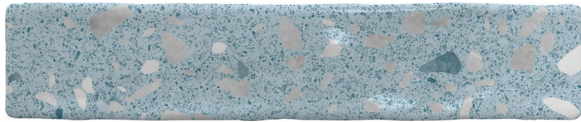

Immerse your space in a world of color and creativity with our eye-catching Corrazzo ceramic tile. Each piece is a harmonious blend of stunning hues and textures, adding a touch of modern elegance to any space. Elevate your décor with our colorful Corrazzo collection and let your personal style shine through.

CORRAZZO™

Glazed Ceramic

Blanco

Negro

Gris

Hueso

Verde

Carlata

Rosa

Stuci

Azul

Erizzo

All Colors Available in Glossy Finish

SIZES	SIZES				
	2" x 10" 1.97" x 9.8"	5" x 5" 5.11" x 5.11"			
THICKNESS	9mm	9mm			
GROUT JOINT RECOMMENDATION	1/8"	1/8"			
TESTING	Breaking Strength C648	Chemical Resistance C650	Water Absorption C373	Scratch Hardness MOHS	Shade Variation Rating
Results*	≥125 lbf	Resistant	≤20.0%	3	V1