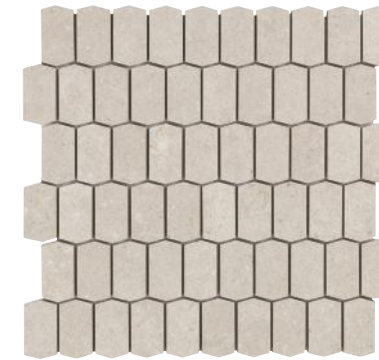

LIGHT GREY HIVE MOSAIC
1BABLGRHIV