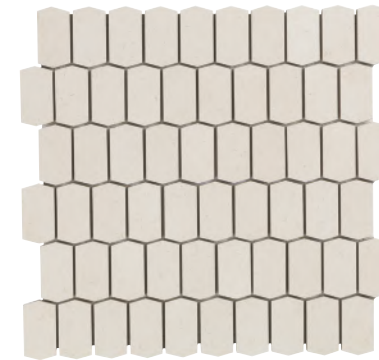

HIVE MOSAIC

SIZE	THICKNESS	SF/PIECE	MATERIAL	FINISH
12" x 12-1/2"	3/8"	1.01	Porcelain	Natural

1x3 HERRINGBONE

SIZE	THICKNESS	SF/PIECE	MATERIAL	FINISH
13" x 13-1/2"	3/8"	1.00	Porcelain	Natural

WHITE 3" HEXAGON  
1BABWHIHEX

LIGHT GREY 3" HEXAGON  
1BABLGRHEX

GREIGE 3" HEXAGON  
1BABGREHEX

WHITE HIVE MOSAIC  
1BABWHIHIV

LIGHT GREY HIVE MOSAIC  
1BABLGRHIV

GREIGE HIVE MOSAIC  
1BABGREHIV

WHITE HERRINGBONE  
1BABWHIHER

LIGHT GREY HERRINGBONE  
1BABLGRHER