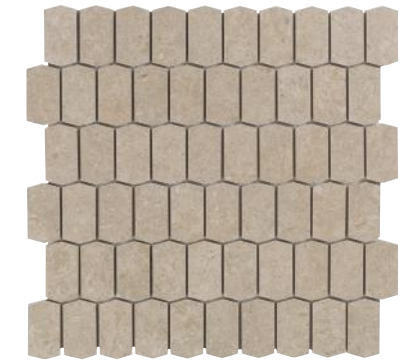

LIGHT GREY 3" HEXAGON  
1BABLGRHEX

GREIGE 3" HEXAGON  
1BABGREHEX

WHITE HIVE MOSAIC  
1BABWHIHIV

LIGHT GREY HIVE MOSAIC  
1BABLGRHIV

GREIGE HIVE MOSAIC  
1BABGREHIV

WHITE HERRINGBONE  
1BABWHIHER

LIGHT GREY HERRINGBONE  
1BABLGRHER