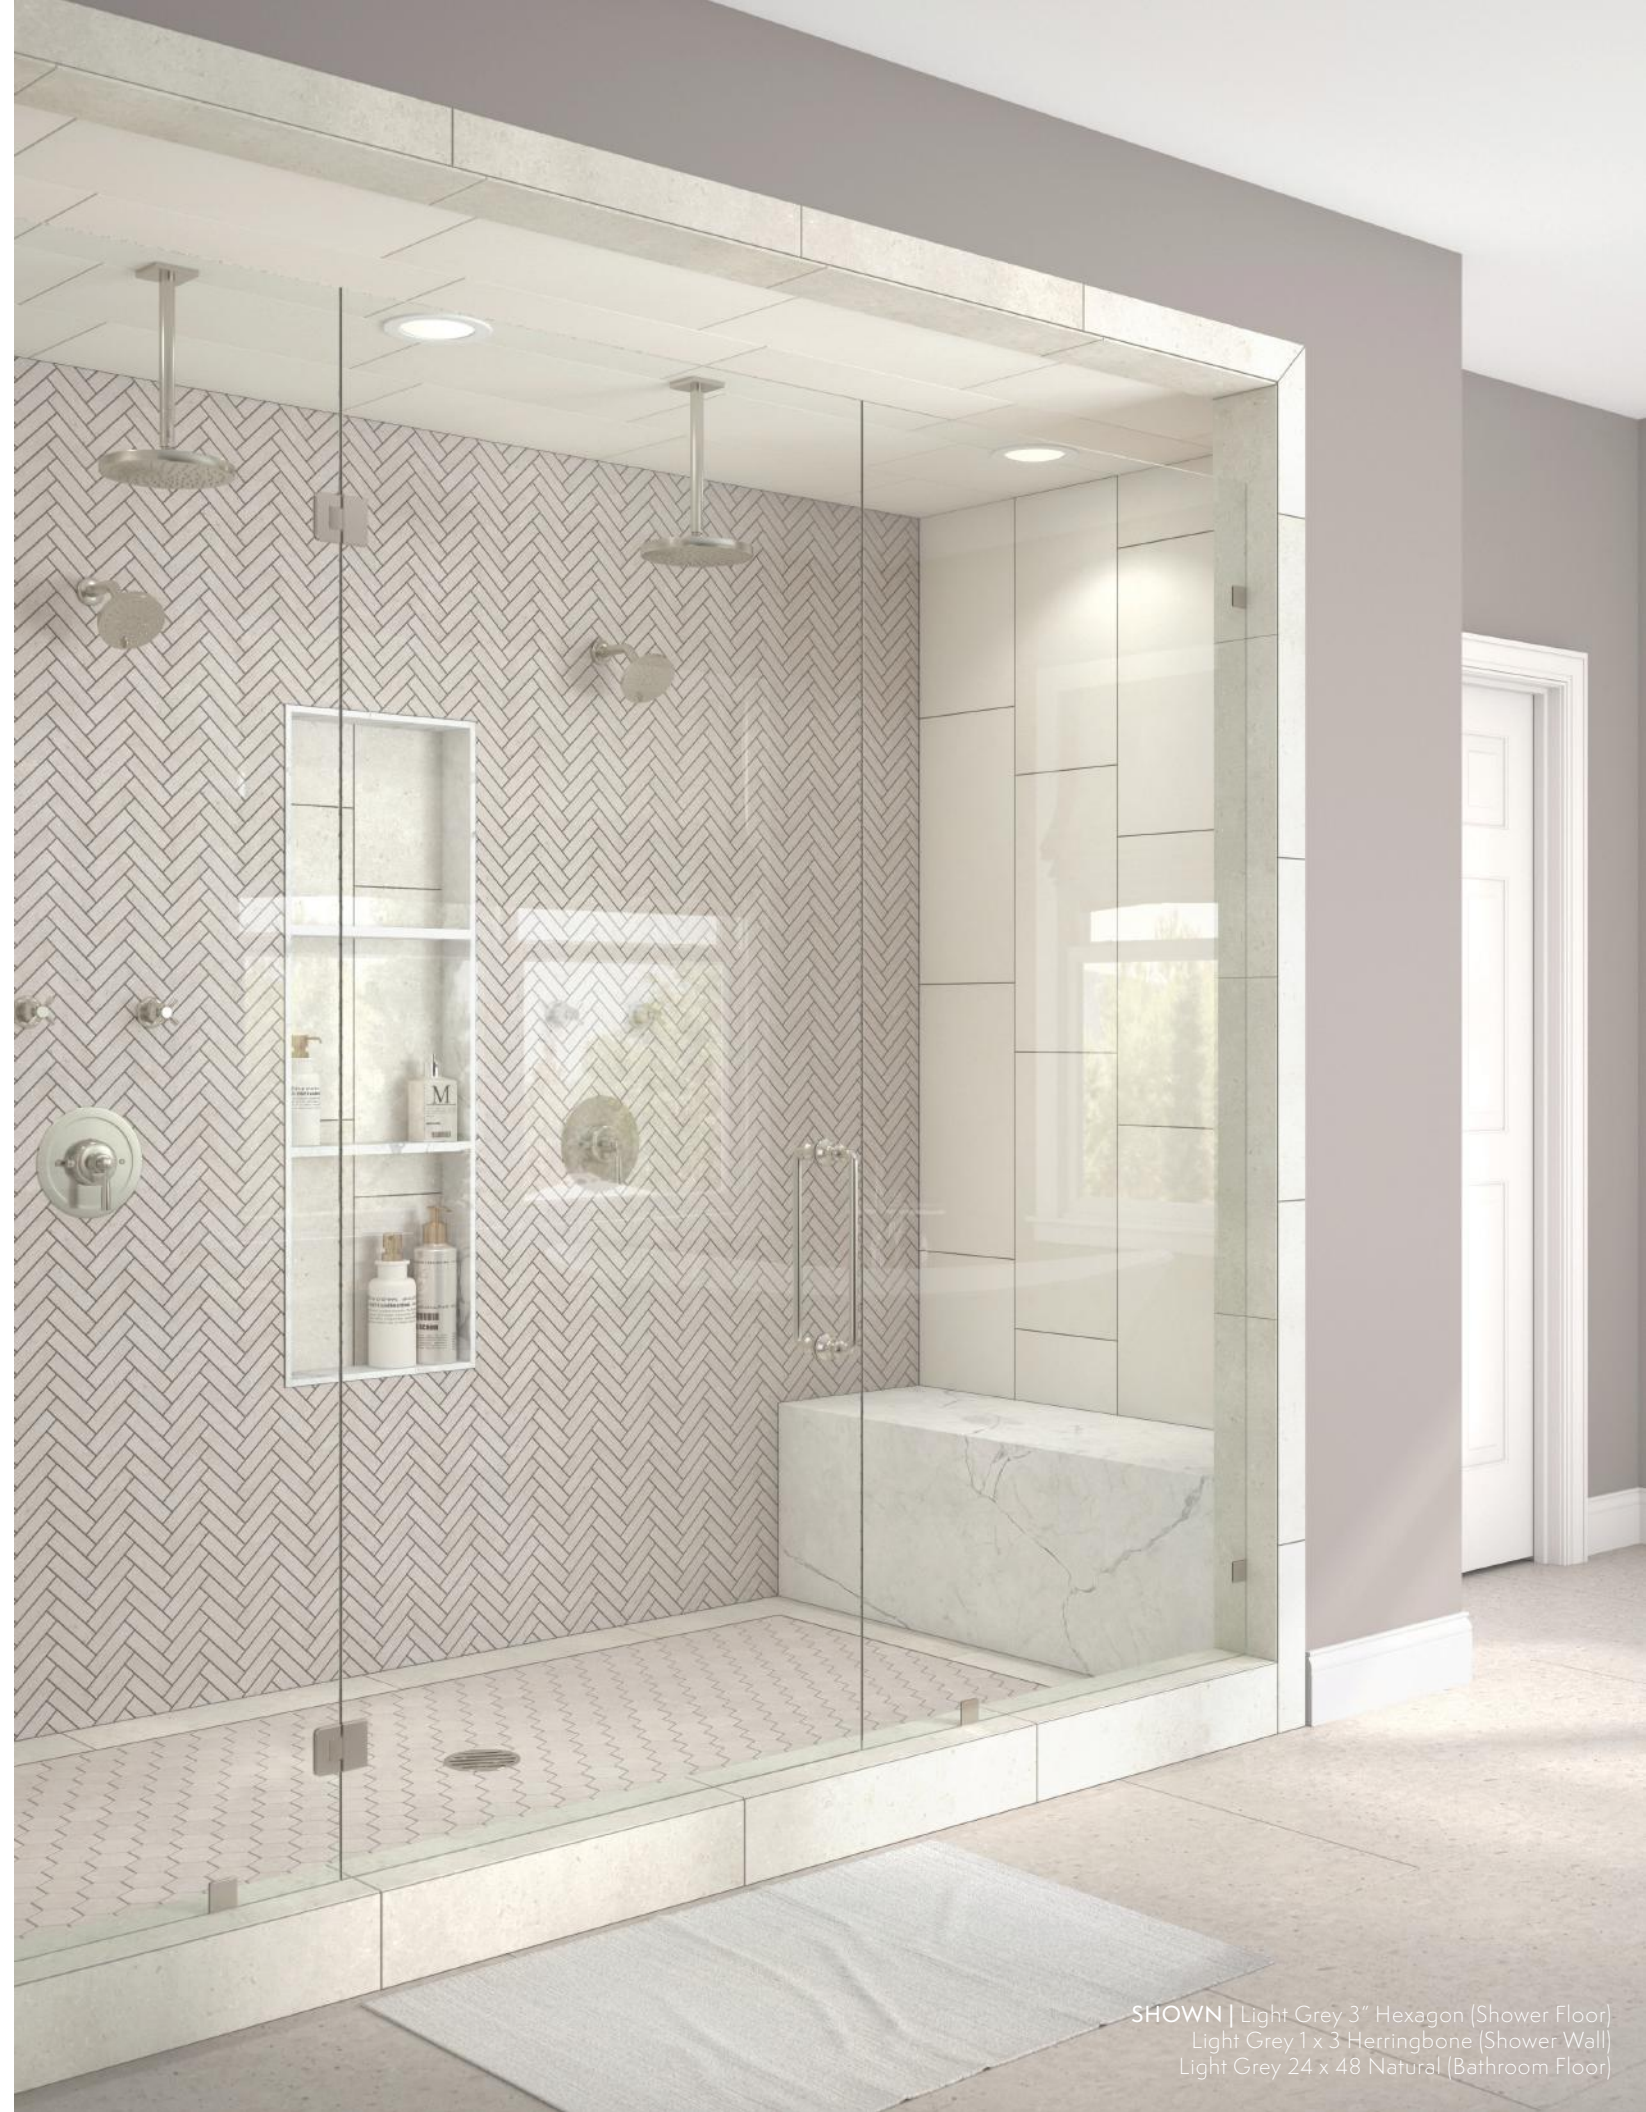

Commercial  
Exterior Wall

Commercial  
Interior Floor

Commercial  
Exterior Floor

Shower Floor

Shower Wall

Steam Shower  
Floor

Steam Shower  
Wall

**WHITE 24 x 48 NATURAL**  
1BABWHI2448N

**LIGHT GREY 24 x 48 NATURAL**  
1BABLGR2448N

**DARK GREY 24 x 48 NATURAL**  
1BABDGR2448N

SHOWN | Light Grey 3" Hexagon (Shower Floor)  
Light Grey 1 x 3 Herringbone (Shower Wall)  
Light Grey 24 x 48 Natural (Bathroom Floor)