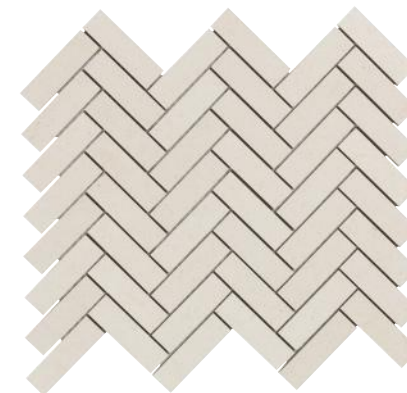

LIGHT GREY 3" HEXAGON  
1BABLGRHEX

GREIGE 3" HEXAGON  
1BABGREHEX

WHITE HIVE MOSAIC  
1BABWHIHIV

LIGHT GREY HIVE MOSAIC  
1BABLGRHIV

GREIGE HIVE MOSAIC  
1BABGREHIV

WHITE HERRINGBONE  
1BABWHIHER

LIGHT GREY HERRINGBONE  
1BABLGRHER