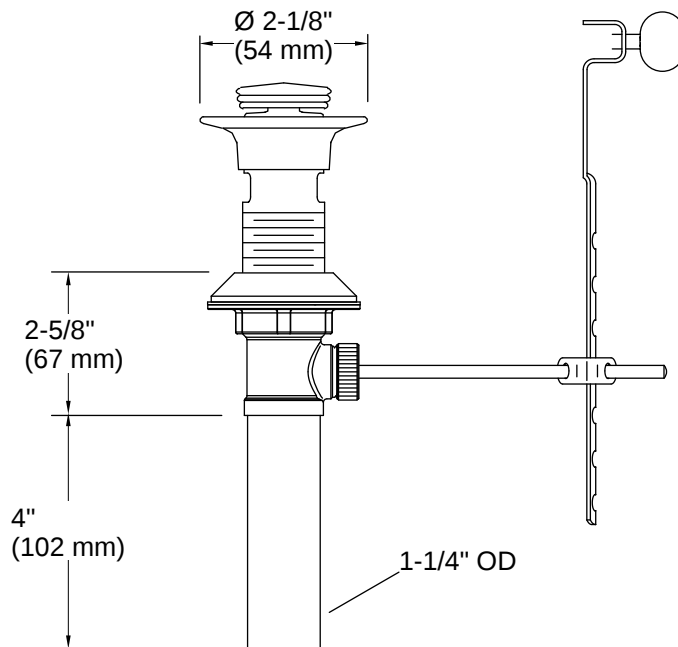

K-23726 Drain treatment

K-23723 Faucet cleaner

Warranty

See website for detailed warranty information.

KOHLER® One-Year Limited Warranty

**Pop-Up Drain**

Installation Notes

Install this product according to the installation instructions.