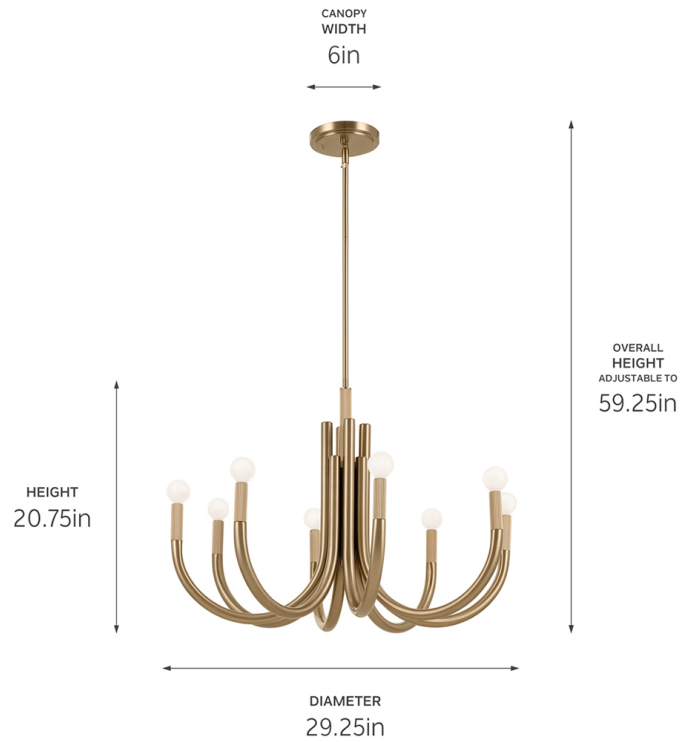

SPECIFICATIONS

Certifications/Qualifications

Prop65	Yes
Location Rating	Dry kichler.com/warranty

Dimensions

Height	20.75"
Overall Height	59.25"
Weight	17 LBS
Canopy Width	6"
Canopy Depth	1"

Electrical

Input Voltage	120 V

Light Source

Light Source	Bulb
Lamp Included	Not Included
# Of Bulbs/LED Modules	8
Max Or Nominal Watt	60 W
Lamp Type	B, G16.5, T6
Socket Type	E12 (Candelabra)
Dimmable	Yes
Dimmable Notes	Dimmable when used with dimmer switch (sold separately); when using LED bulbs, see bulb manufacturer dimming specifications.

Mounting/Installation

Interior/Exterior	Interior Product
Mounting Weight	17 LBS
Lead Wire Length	144
Wire Connectors	Wire Nuts

FIXTURE ATTRIBUTES

Housing/Glass

Primary Material	Steel
Shade Included	No
Max Stem Tilt	90 °

Product/Ordering Information

SKU	52550CPZ
Finish	Champagne Bronze™
UPC	783927030991

Finishes

- Black
- Champagne Bronze™
- Polished Nickel