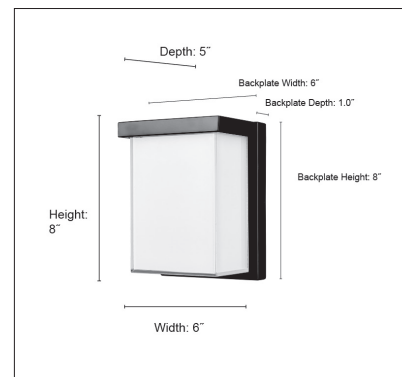

74101

LED ONE LIGHT OUTDOOR SCONCE

FINISH

PBK - Powder Coated Black

DIMENSIONS

Width 6"
Height 8"
Extension: 5"
Backplate Width 6"
Backplate Height 8"
Backplate Depth 1.0"
Weight 3.76 lbs

MATERIAL

Steel/Aluminum

Glass

Glass White

LAMPING

Integrated LED
500 Lumens
3000K
11W

CERTIFICATION

ETL Listed Wet Location

ITEM NUMBER

SKU's 74101 PBK

74101 PBK

Millennium Lighting
105 Declaration Drive
McDonough, GA 30253
www.millenniumlighting.com