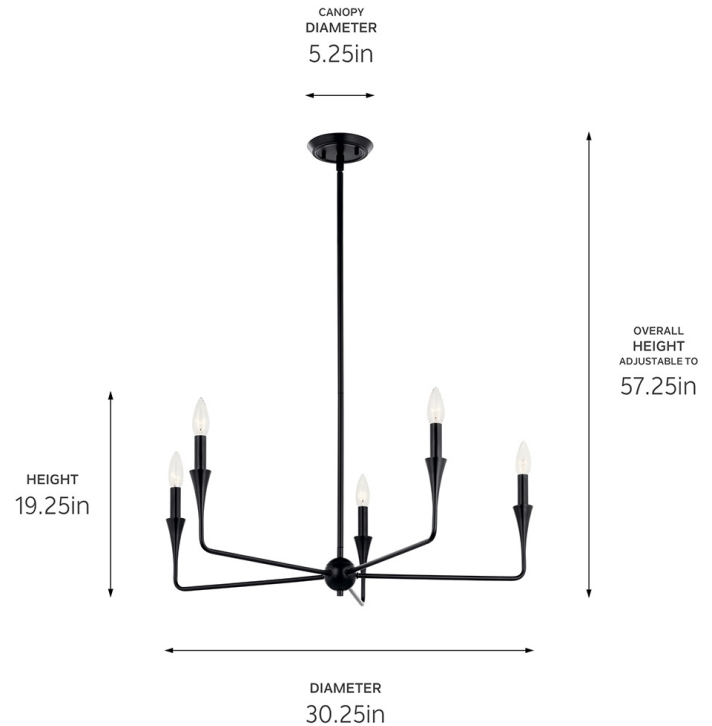

SPECIFICATIONS

Certifications/Qualifications

ADA Compliant	No
Prop65	No
Location Rating	Dry
	kichler.com/warranty

Dimensions

Height	19.25"
Overall Height	57.25"
Weight	4.95 LBS
Canopy Width	5.25"
Canopy Depth	0.75"

Electrical

Input Voltage	120 V

Light Source

Light Source	Bulb
Lamp Included	Not Included
# Of Bulbs/LED Modules	5
Max Or Nominal Watt	60 W
Lamp Type	B
Socket Type	E12 (Candelabra)
Dimmable	Yes

Mounting/Installation

Interior/Exterior	Interior Product
Mounting Weight	4.95 LBS
Lead Wire Length	144
Wire Connectors	Wire Nuts

FIXTURE ATTRIBUTES

Housing/Glass

Primary Material	Steel
Shade Included	No
Max Stem Tilt	90 °

Product/Ordering Information

SKU	52689BK
Finish	Black
UPC	783927046329

Finishes

- Black
- Champagne Bronze™
- Polished Nickel