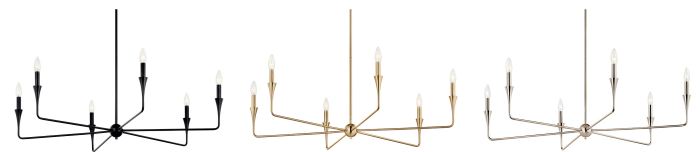

SPECIFICATIONS

Certifications/Qualifications

ADA Compliant	No
Prop65	No
Location Rating	Dry
	kichler.com/warranty

Dimensions

Height	19.25"
Overall Height	57.25"
Weight	4.95 LBS
Canopy Width	5.25"
Canopy Depth	0.75"

Mounting/Installation

Interior/Exterior	Interior Product
Mounting Weight	4.95 LBS
Lead Wire Length	144
Wire Connectors	Wire Nuts

FIXTURE ATTRIBUTES

Housing/Glass

Primary Material	Steel
Shade Included	No
Max Stem Tilt	90 °

Product/Ordering Information

SKU	52689BK
Finish	Black
UPC	783927046329

Finishes

- Black
- Champagne Bronze™
- Polished Nickel

ALSO IN THIS FAMILY

52690BK

52690CPZ

52690PN

52691BK

52691CPZ

52691PN