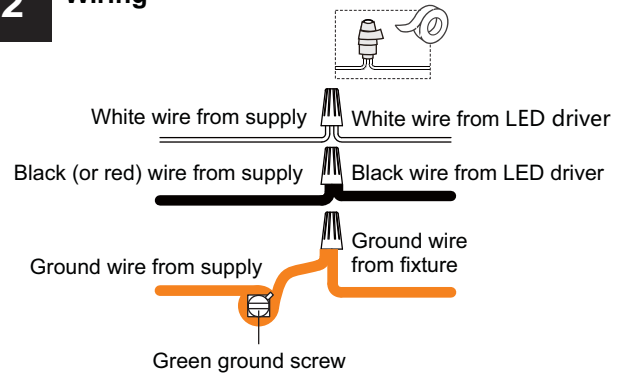

PACKAGE CONTENTS

A Ceiling Canopy
x 1

B Shade
x 1

MOUNTING HARDWARE

AA Crossbar Assembly
x 1

BB Wire Connector
x 3

CC Outlet Box Screw
x 2

INSTALLATION

1 Install Crossbar Assembly

2 Wiring

3 Install Ceiling Canopy to Crossbar Assembly

4 Install Shade

Your installation is now complete! Restore electricity and save this sheet for future reference.