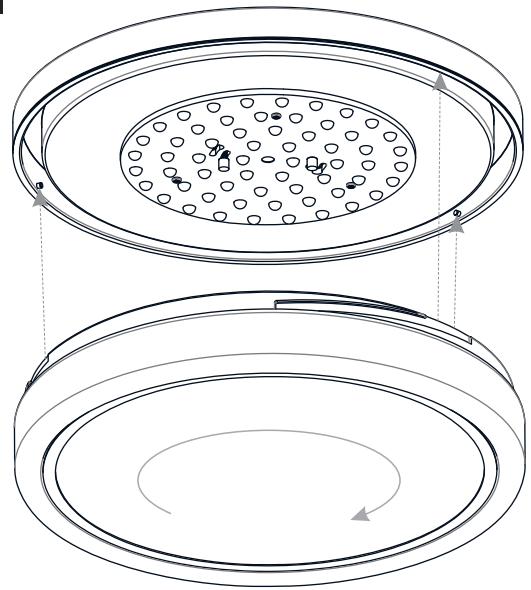

PACKAGE CONTENTS

A Ceiling Canopy
x 1

B Shade
x 1

MOUNTING HARDWARE

AA Crossbar Assembly
x 1

BB Wire Connector
x 3

CC Outlet Box Screw
x 2

INSTALLATION

1 Install Crossbar Assembly

2 Wiring

3 Install Ceiling Canopy to Crossbar Assembly

4 Install Shade

Your installation is now complete! Restore electricity and save this sheet for future reference.