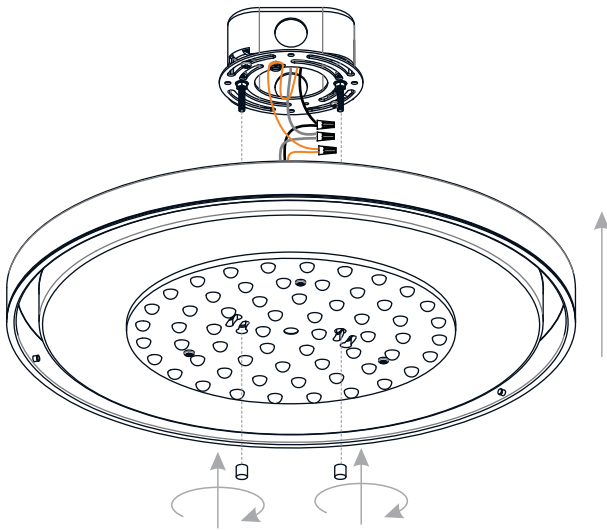

PACKAGE CONTENTS

A Ceiling Canopy
x 1

B Shade
x 1

MOUNTING HARDWARE

AA Crossbar Assembly
x 1

BB Wire Connector
x 3

CC Outlet Box Screw
x 2

INSTALLATION

1 Install Crossbar Assembly

2 Wiring

3 Install Ceiling Canopy to Crossbar Assembly

4 Install Shade

Your installation is now complete! Restore electricity and save this sheet for future reference.