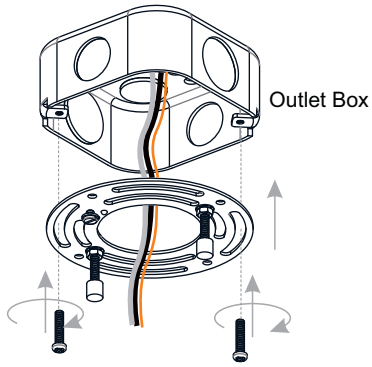

PACKAGE CONTENTS

A Ceiling Canopy
x 1

B Shade
x 1

MOUNTING HARDWARE

AA Crossbar Assembly
x 1

BB Wire Connector
x 3

CC Outlet Box Screw
x 2

INSTALLATION

1 Install Crossbar Assembly

2 Wiring

3 Install Ceiling Canopy to Crossbar Assembly

4 Install Shade

Your installation is now complete! Restore electricity and save this sheet for future reference.