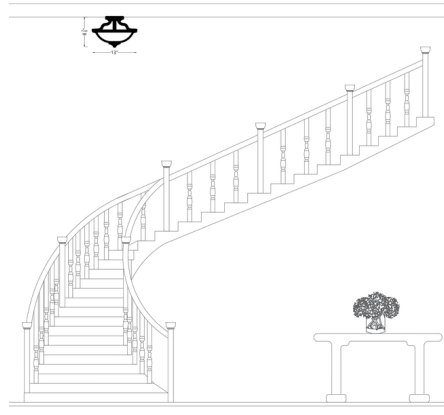

Shown in bronze / satin etched