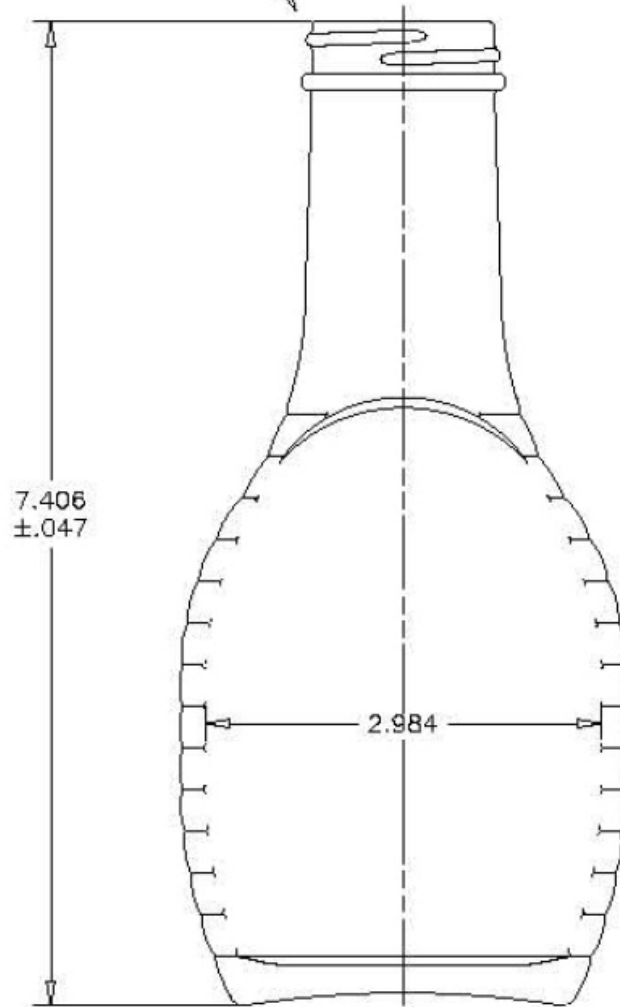

FINISH: 38-405

WEIGHT: 8.000 OZ. ±.375 OZ.

CAPACITY: 9.000 FL.OZ. ±.156 FL.OZ.

FILL POINT: OVERFLOW

DISCLAIMER

THIS INFORMATION IS PROVIDED AS A GENERAL GUIDE, INCLUDING DIMENSIONS. IT IS THE CUSTOMER'S RESPONSIBILITIES TO SELECT THE PROPER CONTAINER FOR PRODUCT AND APPLICATION COMPATIBILITY.

DISTRIBUTED BY:

REF NO.:

DWG30650

DESCRIPTION:

8 oz Glass Banjo Dressing, 38-405