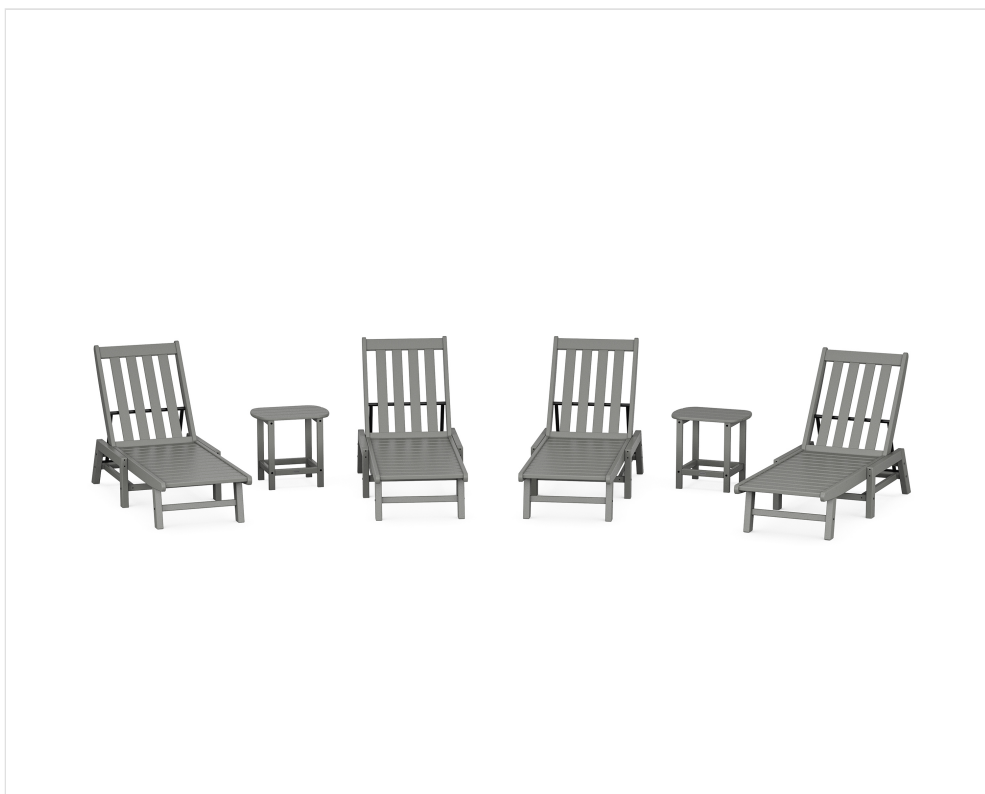

# POLYWOOD®

Sustainable Outdoor Furniture

CLIMATE TUFF™  
MATERIALS

COLORSTAY™  
TECHNOLOGY

MADE IN  
THE USA

CONSCIOUSLY  
CRAFTED

## Vineyard 6-Piece Chaise Set

**BRAND** | POLYWOOD®

**COLLECTION** | Vineyard

**SKU** | PWS2517-1

### SET WEIGHT + DIMENSIONS

Overall Set Weight	220.0 lbs
Recommended Minimum Space (Based on pictured configuration)	182.0" W x 35.0" H x 78.0" D

### INDIVIDUAL ITEM DIMENSIONS

Qty	NAME	SKU	DIMENSIONS (W x H x D)
4	Vineyard Chaise	VNAC2278	24.13" x 34.23" x 77.25"
2	South Beach 18" Side Table	SBT18	14.97" x 18.0" x 19.12"