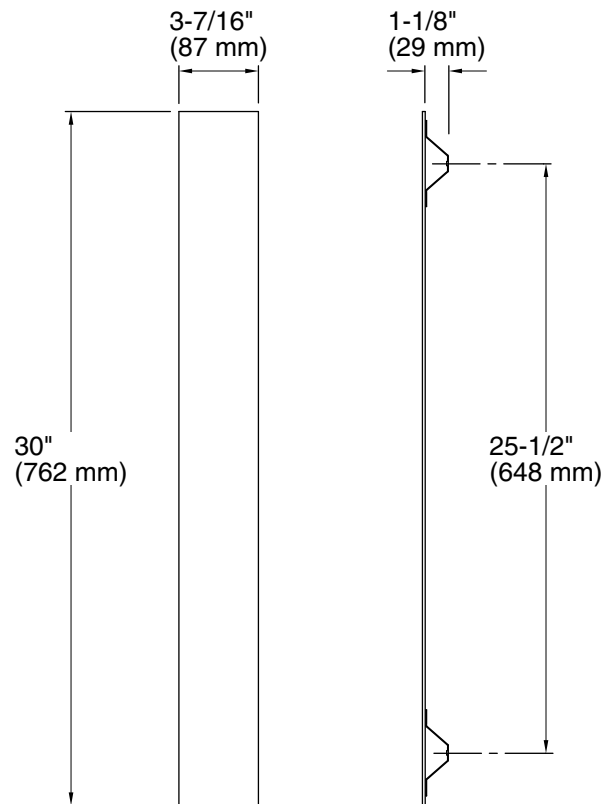

### Features

- Required for surface mounting of 30"-tall (762 mm) Verdera medicine cabinets
- 30" (762 mm) length
- Includes two side mirrors and all hardware

## Technical Information

All product dimensions are nominal.

Material: Glass