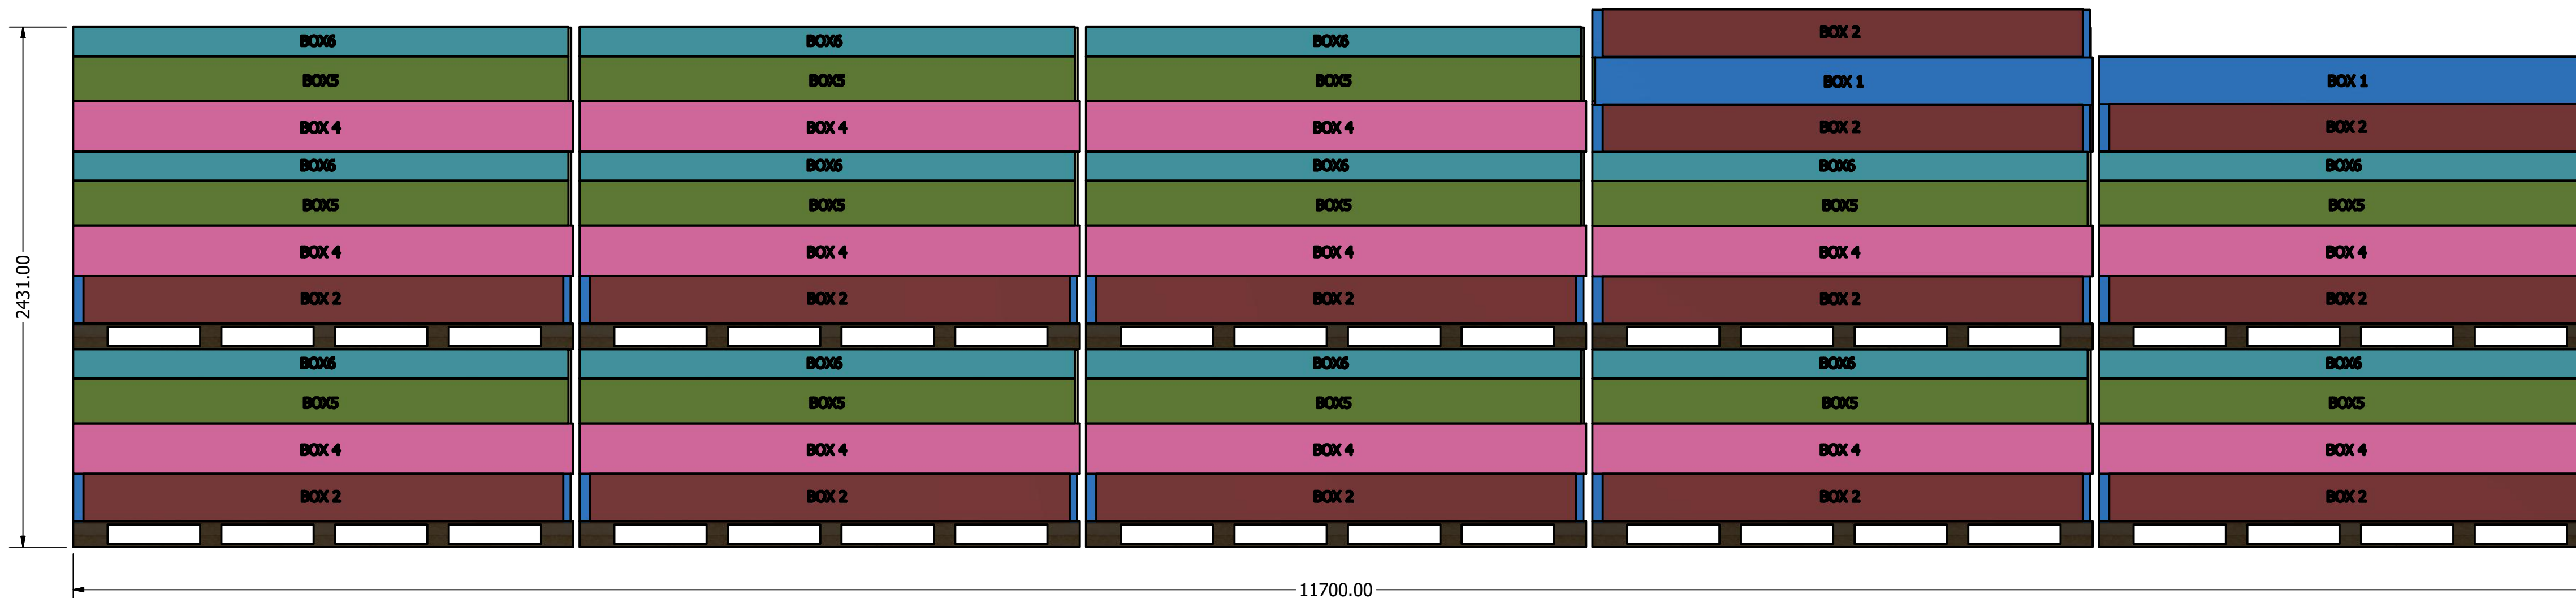

# 2304109D BELLEROSE GREENHOUSE Container Loading Diagram

( 1 set=8 boxes 27 sets/40HQ, 20 pallets/ 40HQ, Gross Weight: 13744kg)

Top view

Pallet B \* 7

Pallet C \* 1

Pallet D \* 2

Side view

End view

Pallet A \* 10

DRAWN	Rudy	2019/8/19		
CHECKED			TITLE	
QA				
MFG				
APPROVED				
			SIZE	DWG NO
			D	2006522
			SCALE	1 / 20
			SHEET 1 OF 1	

- Pallet A= 1 set
- Pallet B= 1 set + BOX 3~8 \*1
- Pallet C= 1 set + BOX 1~2 \*3
- Pallet D= 1 set + BOX 1~2 \*2

### Pallet A ( 1 set /pallet )

Banded bottom 1 unit at first,  
and then banded entire pallet ;  
叠好底下1整套后，用2根塑钢带进行捆绑；  
叠好整托后，再用另外3根塑钢带进行捆绑；

DRAWN		TITLE		
CHECKED		TITLE		
QA		TITLE		
MFG		TITLE		
APPROVED		TITLE		
		SIZE	DWG NO	REV
		D		
		SCALE	SHEET 1 OF 1	
		1 : 10		

### Pallet D ( 1 set + 4 boxes/pallet )

Banded bottom 1 unit at first,  
and then banded entire pallet ;  
叠好底下1整套后, 用2根塑钢带进行捆绑;  
叠好整托后, 再用另外3根塑钢带进行捆绑;

DRAWN		TITLE		
CHECKED		REV		
QA		SIZE	DWG NO	REV
MFG		SCALE	1 : 8	SHEET 1 OF 1
APPROVED				