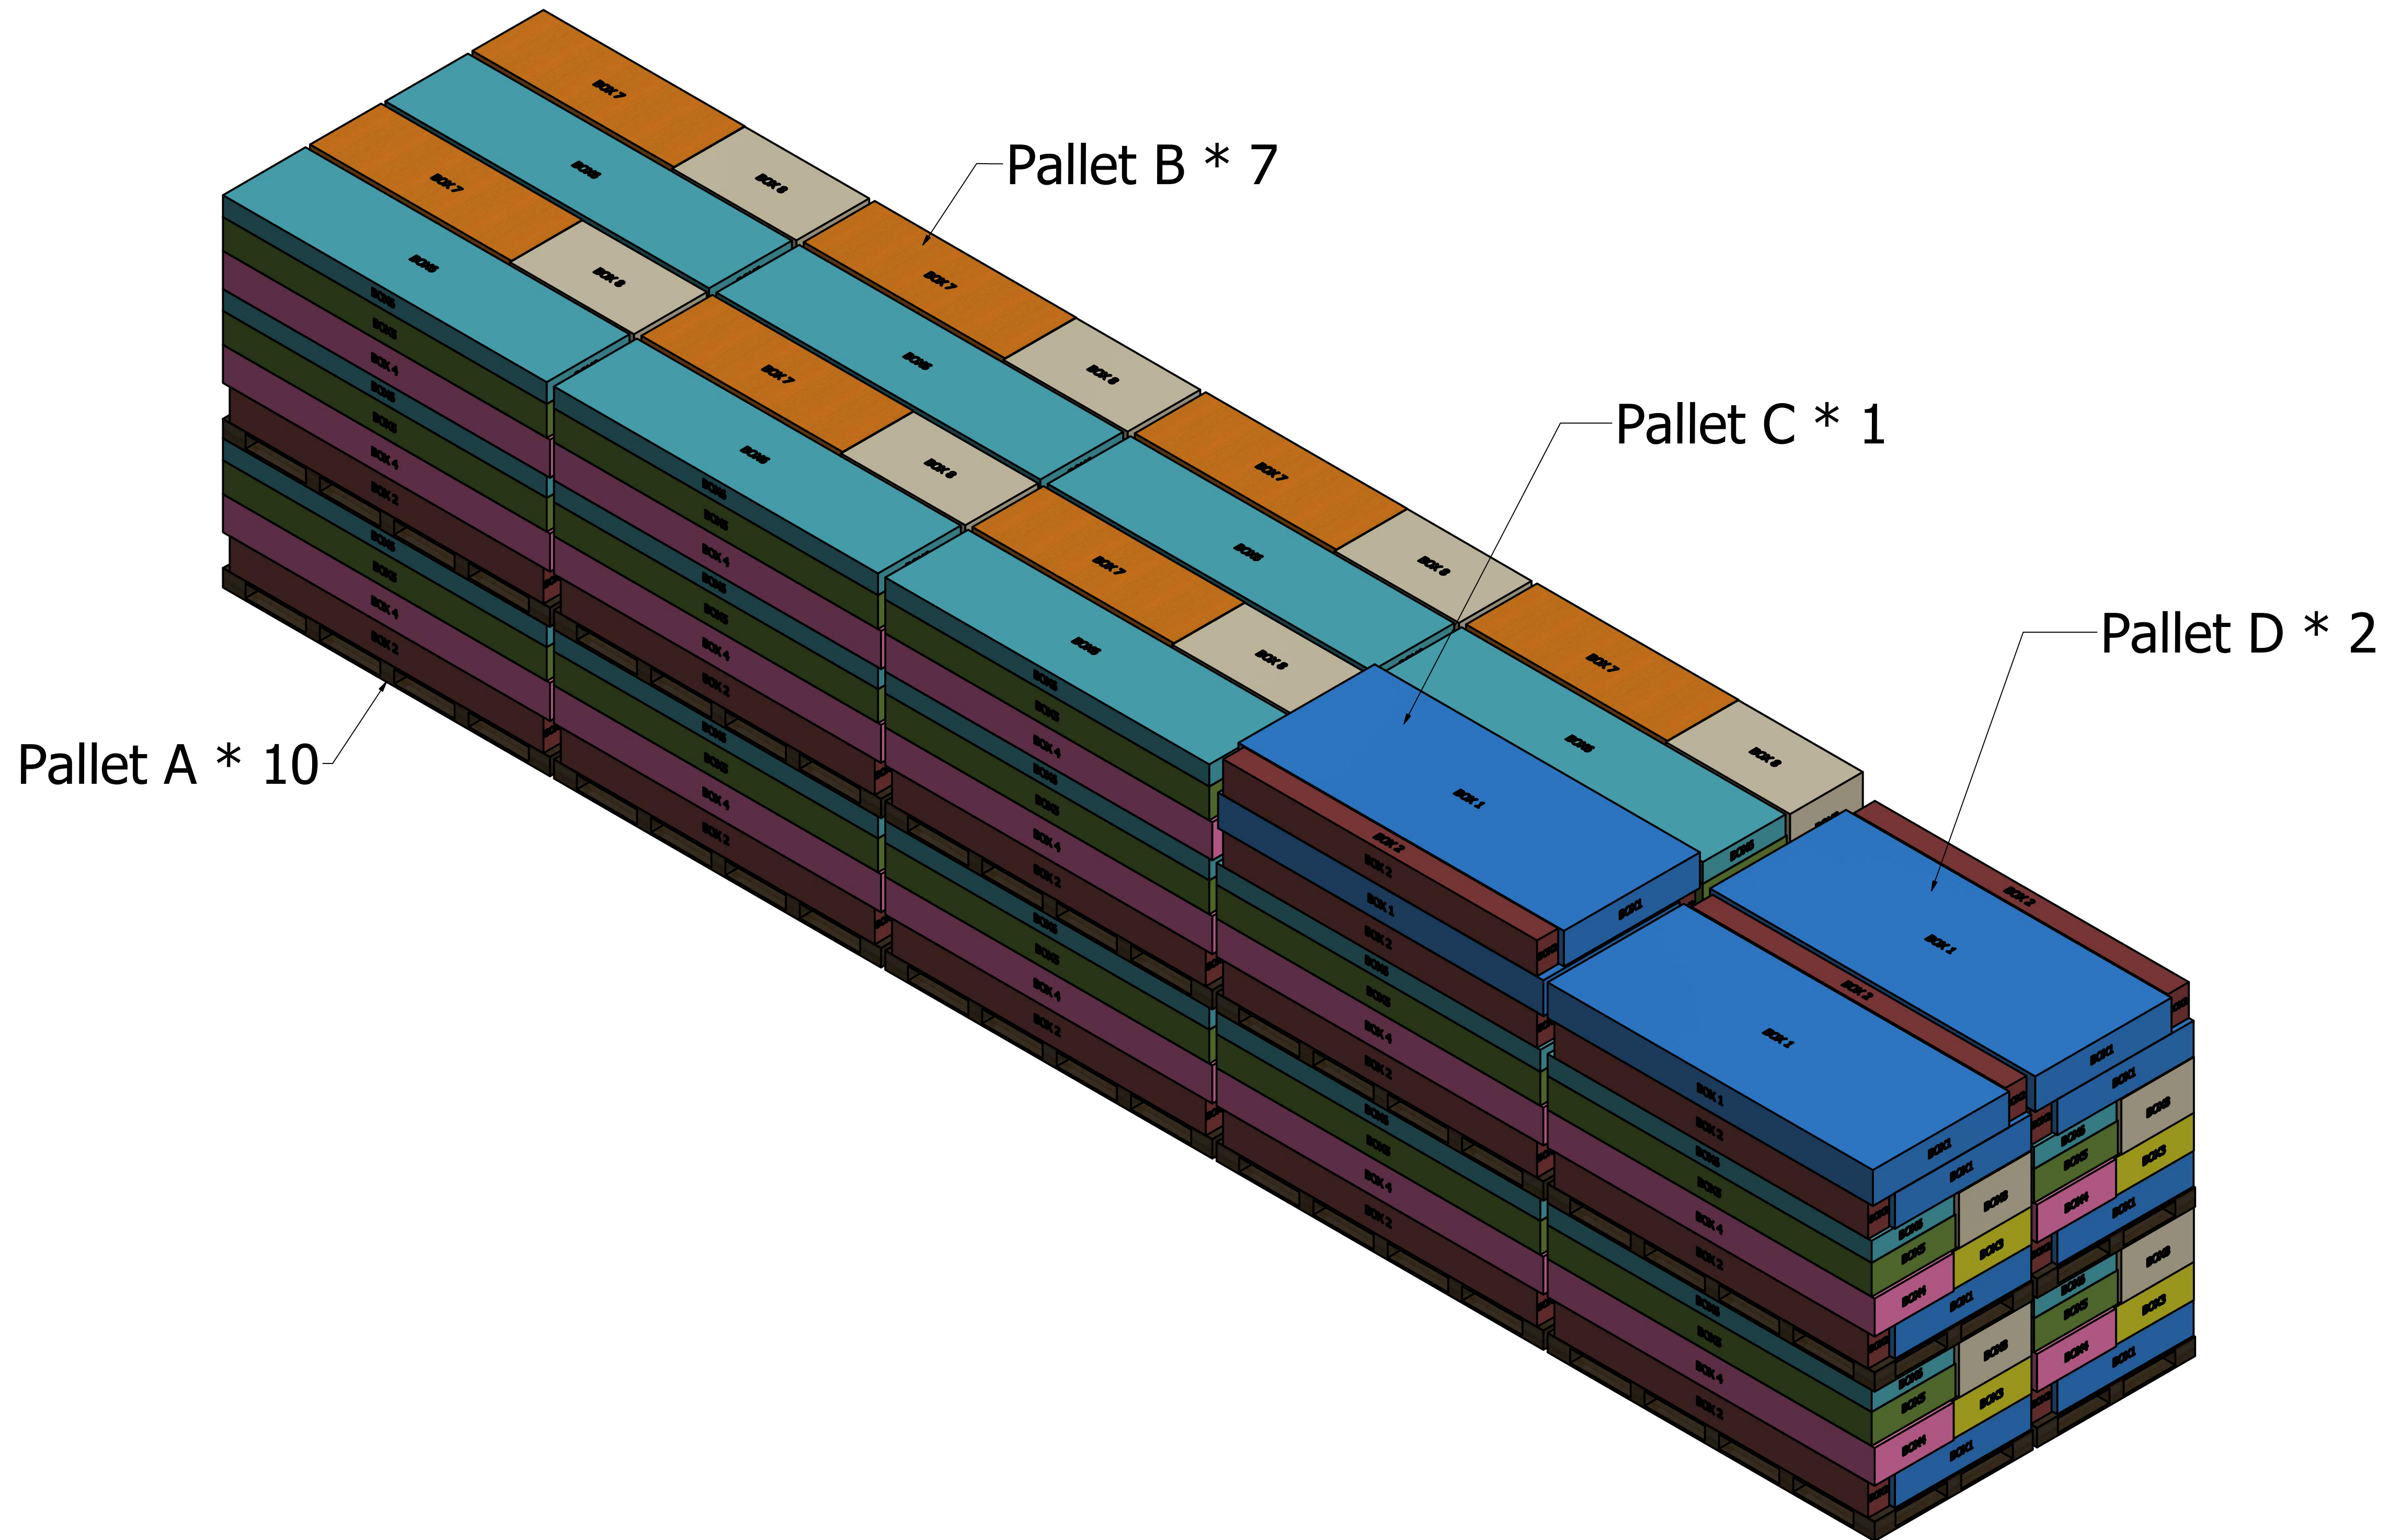

# 2304109D BELLEROSE GREENHOUSE Container Loading Diagram

( 1 set=8 boxes 27 sets/40HQ, 20 pallets/ 40HQ, Gross Weight: 13744kg)

Top view

Pallet B \* 7

Pallet C \* 1

Pallet D \* 2

Side view

End view

Pallet A \* 10

DRAWN	Rudy	2019/8/19		
CHECKED			TITLE	
QA				
MFG				
APPROVED				
			SIZE	DWG NO
			D	2006522
			SCALE	1 / 20
			SHEET 1 OF 1	

- Pallet A= 1 set
- Pallet B= 1 set + BOX 3~8 \*1
- Pallet C= 1 set + BOX 1~2 \*3
- Pallet D= 1 set + BOX 1~2 \*2

### Pallet A ( 1 set /pallet )

Banded bottom 1 unit at first,  
and then banded entire pallet ;  
叠好底下1整套后，用2根塑钢带进行捆绑；  
叠好整托后，再用另外3根塑钢带进行捆绑；

DRAWN		TITLE		
CHECKED		TITLE		
QA		TITLE		
MFG		TITLE		
APPROVED		TITLE		
		SIZE	DWG NO	REV
		D		
		SCALE	SHEET 1 OF 1	
		1 : 10		

### Pallet D ( 1 set + 4 boxes/pallet )

Banded bottom 1 unit at first,  
and then banded entire pallet ;  
叠好底下1整套后, 用2根塑钢带进行捆绑;  
叠好整托后, 再用另外3根塑钢带进行捆绑;

DRAWN		TITLE		
CHECKED		REV		
QA		SIZE	DWG NO	REV
MFG		SCALE	1 : 8	SHEET 1 OF 1
APPROVED				