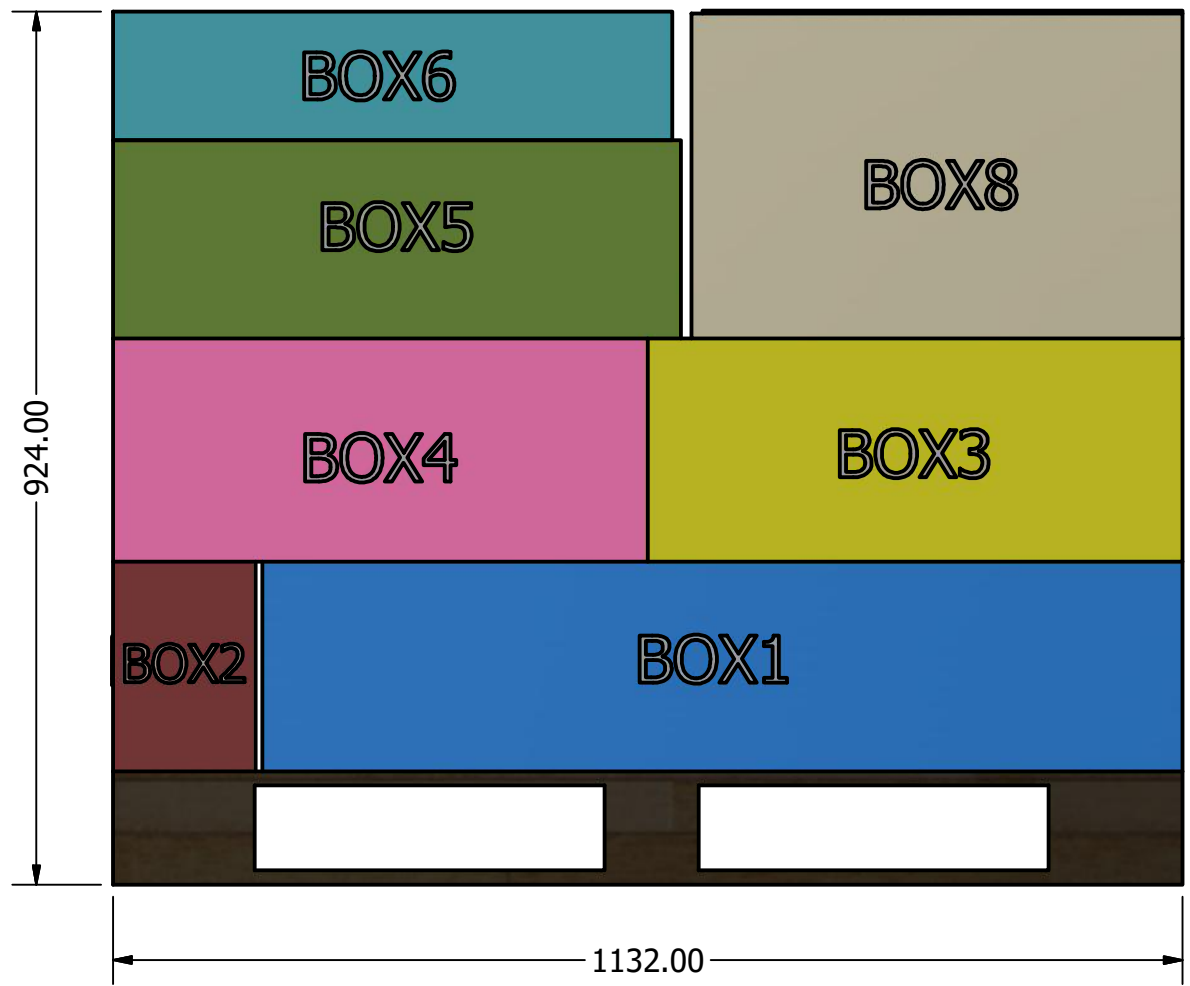

# 2304109D BELLEROSE GREENHOUSE Container Loading Diagram

( 1 set=8 boxes 27 sets/40HQ, 20 pallets/ 40HQ, Gross Weight: 13744kg)

Top view

Pallet B \* 7

Pallet C \* 1

Pallet D \* 2

Side view

End view

Pallet A \* 10

DRAWN	Rudy	2019/8/19		
CHECKED			TITLE	
QA				
MFG				
APPROVED				
			SIZE	DWG NO
			D	2006522
			SCALE	1 / 20
			SHEET 1 OF 1	

- Pallet A= 1 set
- Pallet B= 1 set + BOX 3~8 \*1
- Pallet C= 1 set + BOX 1~2 \*3
- Pallet D= 1 set + BOX 1~2 \*2

### Pallet A ( 1 set /pallet )

Banded bottom 1 unit at first,  
and then banded entire pallet ;  
叠好底下1整套后，用2根塑钢带进行捆绑；  
叠好整托后，再用另外3根塑钢带进行捆绑；

DRAWN		TITLE		
CHECKED		TITLE		
QA		TITLE		
MFG		TITLE		
APPROVED		TITLE		
		SIZE	DWG NO	REV
		D		
		SCALE	SHEET 1 OF 1	
		1 : 10		

BOX1: 104kg

BOX2: 21kg

BOX3: 87kg

BOX4: 63kg

BOX5: 80kg

BOX6: 46kg

BOX7: 47kg

BOX8: 24kg