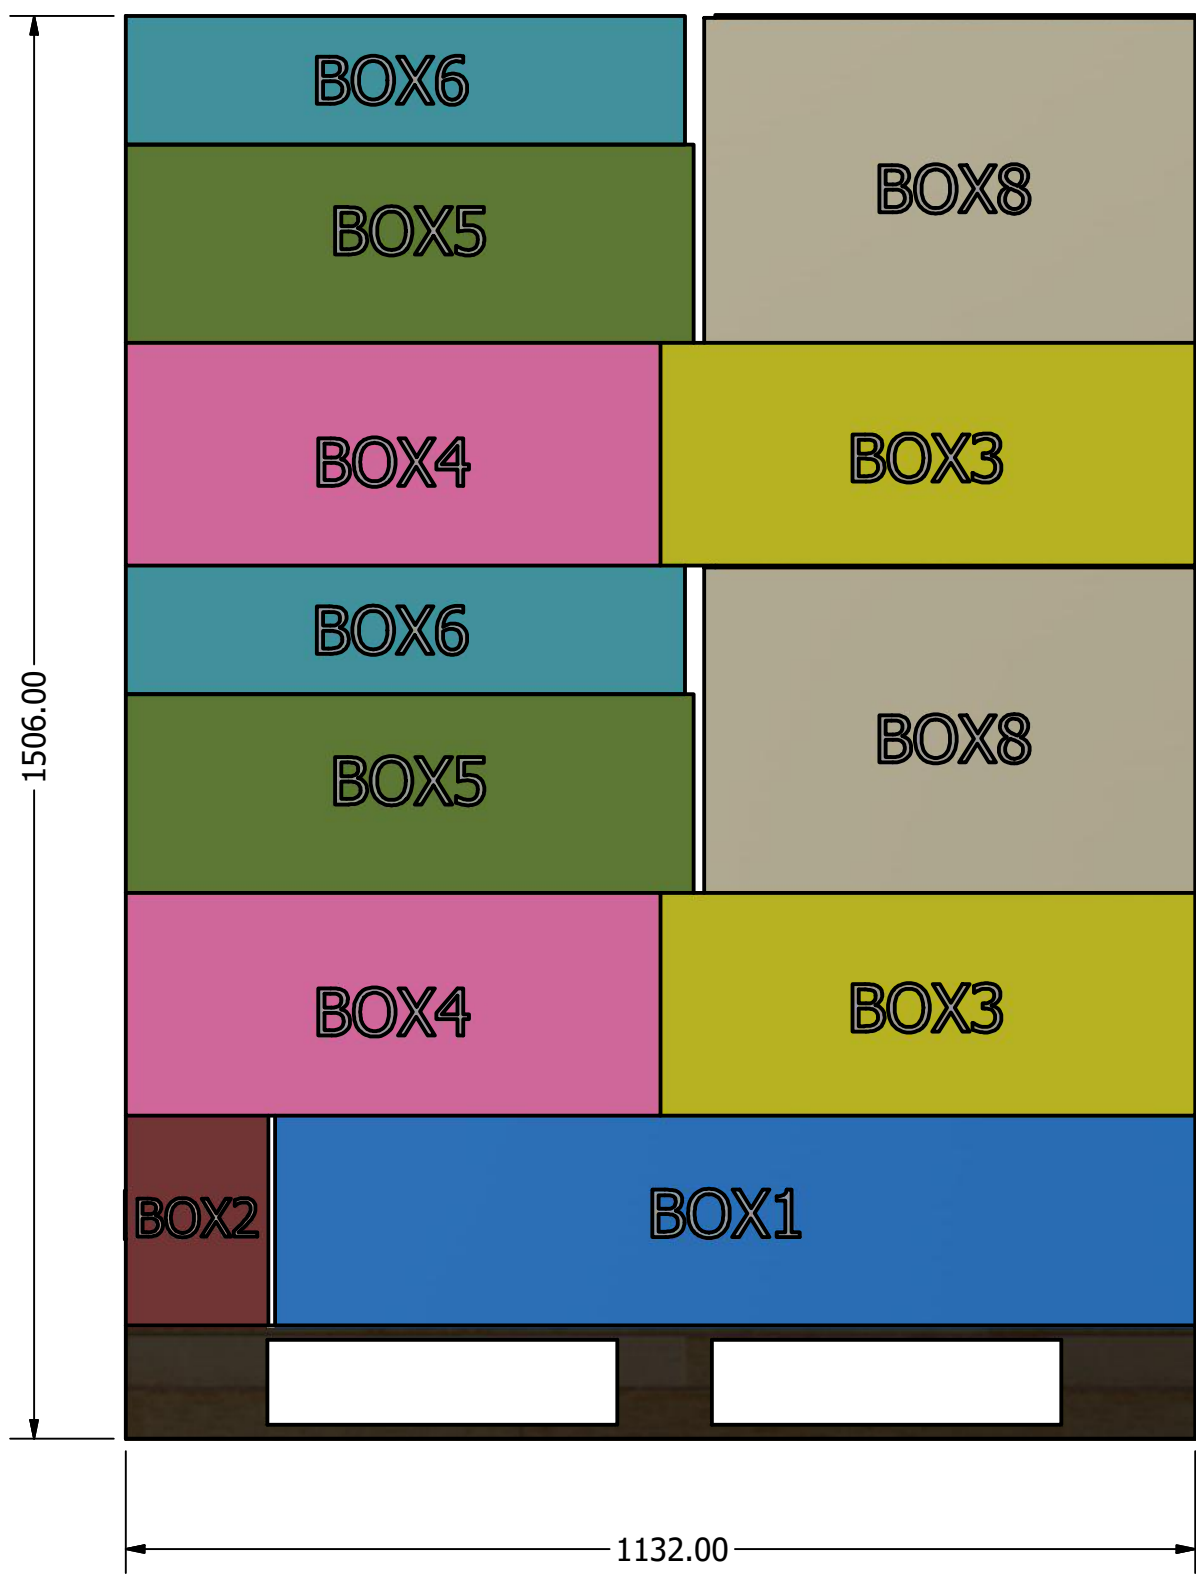

# 2304109D BELLEROSE GREENHOUSE Container Loading Diagram

( 1 set=8 boxes 27 sets/40HQ, 20 pallets/ 40HQ, Gross Weight: 13744kg)

Top view

Pallet B \* 7

Pallet C \* 1

Pallet D \* 2

Side view

End view

Pallet A \* 10

DRAWN	Rudy	2019/8/19		
CHECKED			TITLE	
QA				
MFG				
APPROVED				
			SIZE	DWG NO
			D	2006522
			SCALE	1 / 20
			SHEET 1 OF 1	

- Pallet A= 1 set
- Pallet B= 1 set + BOX 3~8 \*1
- Pallet C= 1 set + BOX 1~2 \*3
- Pallet D= 1 set + BOX 1~2 \*2

### Pallet A ( 1 set /pallet )

Banded bottom 1 unit at first,  
and then banded entire pallet ;  
叠好底下1整套后，用2根塑钢带进行捆绑；  
叠好整托后，再用另外3根塑钢带进行捆绑；

DRAWN		TITLE		
CHECKED		TITLE		
QA		TITLE		
MFG		TITLE		
APPROVED		TITLE		
		SIZE	DWG NO	REV
		D		
		SCALE	SHEET 1 OF 1	
		1 : 10		

Pallet B ( 1 set + 6 boxes/pallet )

Banded bottom 1 unit at first,  
and then banded entire pallet ;  
叠好底下1整套后, 用2根塑钢带进行捆绑;  
叠好整托后, 再用另外3根塑钢带进行捆绑;

DRAWN		TITLE		
CHECKED		TITLE		
QA		TITLE		
MFG		TITLE		
APPROVED		TITLE		
		SIZE	DWG NO	REV
		D		
		SCALE	SHEET 1 OF 1	
		1: 8		