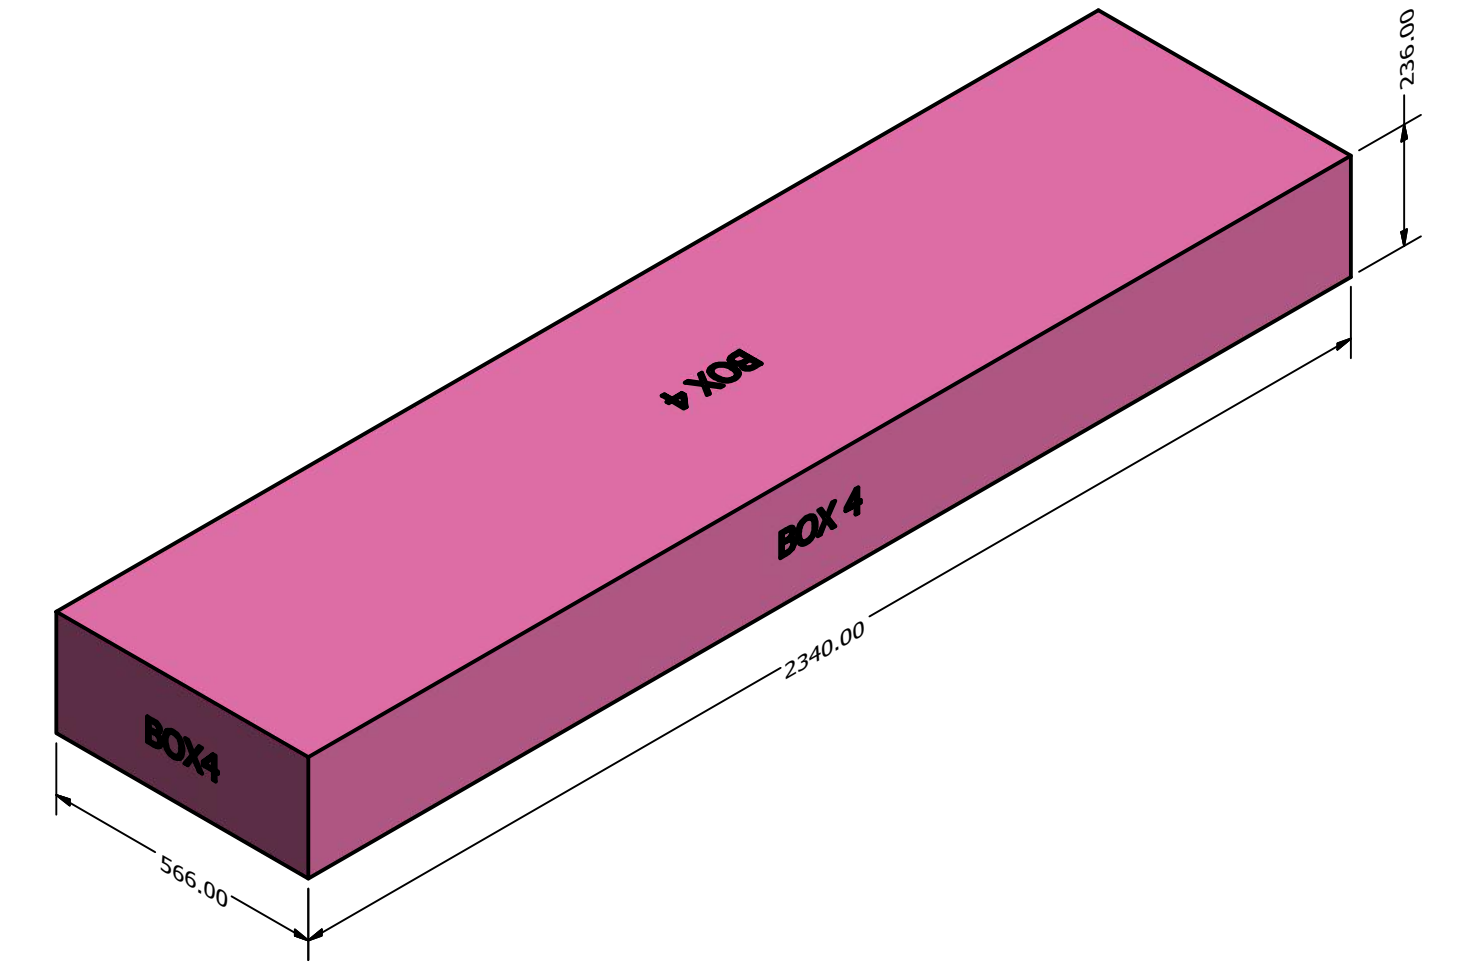

### Pallet D ( 1 set + 4 boxes/pallet )

Banded bottom 1 unit at first,  
and then banded entire pallet ;  
叠好底下1整套后, 用2根塑钢带进行捆绑;  
叠好整托后, 再用另外3根塑钢带进行捆绑;

DRAWN		TITLE		
CHECKED		REV		
QA		SIZE	DWG NO	REV
MFG		SCALE	1 : 8	SHEET 1 OF 1
APPROVED				

BOX1: 104kg

BOX2: 21kg

BOX3: 87kg

BOX4: 63kg

BOX5: 80kg

BOX6: 46kg

BOX7: 47kg

BOX8: 24kg