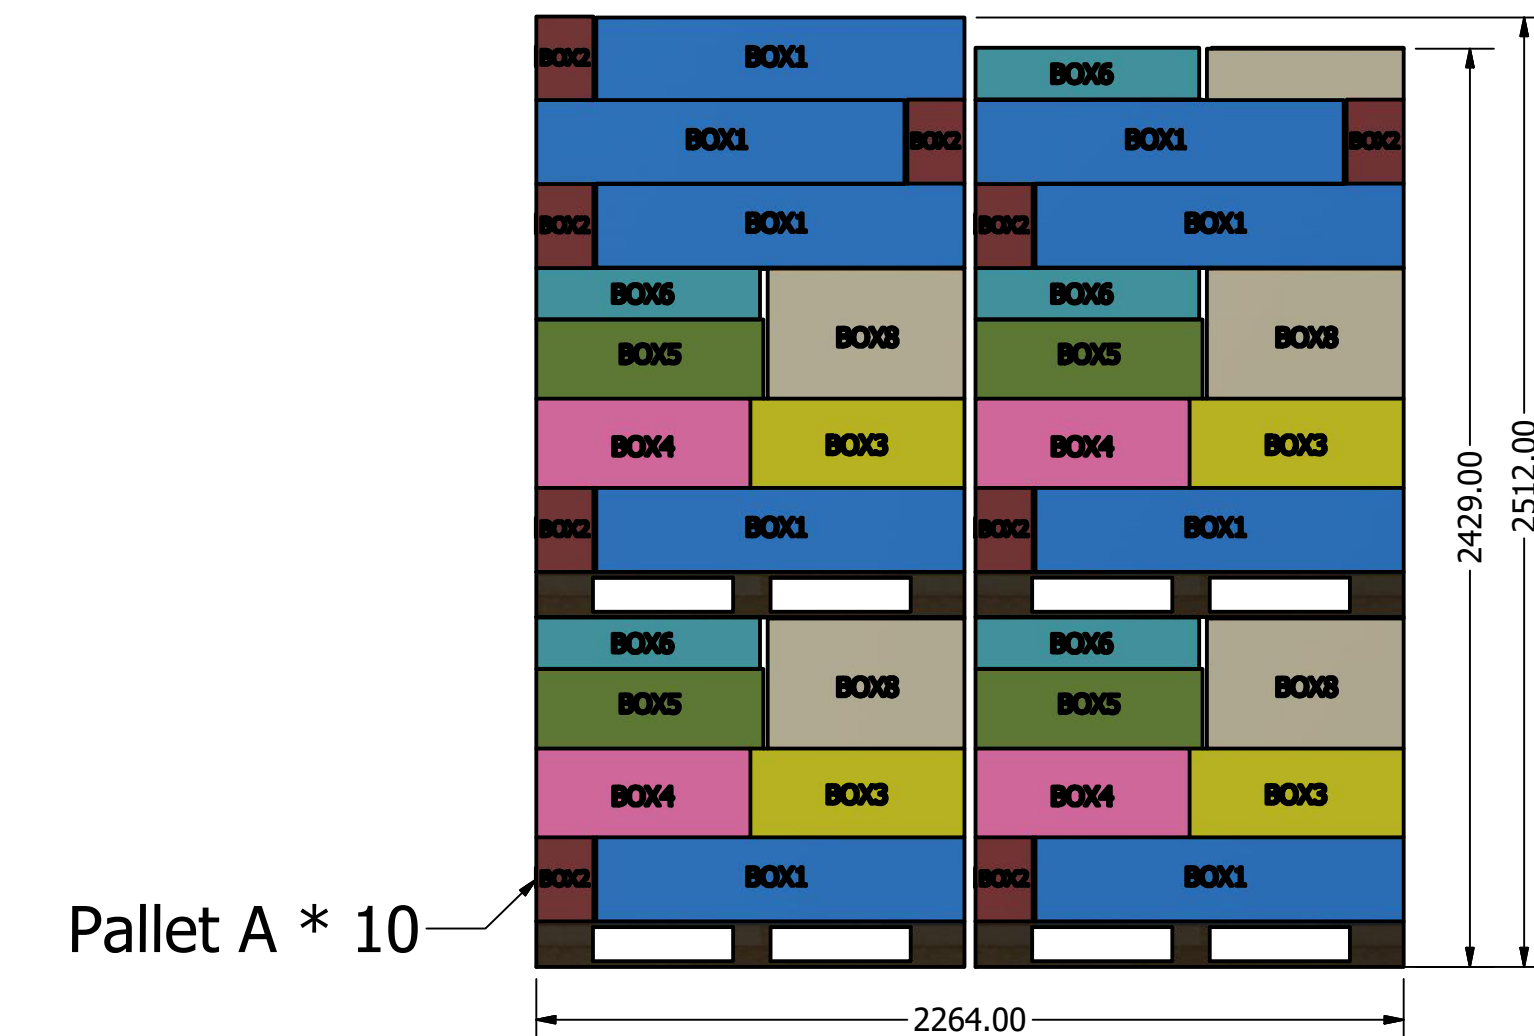

# 2304109D BELLEROSE GREENHOUSE Container Loading Diagram

( 1 set=8 boxes 27 sets/40HQ, 20 pallets/ 40HQ, Gross Weight: 13744kg)

Top view

Pallet B \* 7

Pallet C \* 1

Pallet D \* 2

Side view

End view

Pallet A \* 10

DRAWN	Rudy	2019/8/19		
CHECKED			TITLE	
QA				
MFG				
APPROVED				
			SIZE	DWG NO
			D	2006522
			SCALE	1 / 20
			SHEET 1 OF 1	

- Pallet A= 1 set
- Pallet B= 1 set + BOX 3~8 \*1
- Pallet C= 1 set + BOX 1~2 \*3
- Pallet D= 1 set + BOX 1~2 \*2

### Pallet A ( 1 set /pallet )

Banded bottom 1 unit at first,  
and then banded entire pallet ;  
叠好底下1整套后，用2根塑钢带进行捆绑；  
叠好整托后，再用另外3根塑钢带进行捆绑；

DRAWN		TITLE		
CHECKED		TITLE		
QA		TITLE		
MFG		TITLE		
APPROVED		TITLE		
		SIZE	DWG NO	REV
		D		
		SCALE	SHEET 1 OF 1	
		1 : 10		

### Pallet D ( 1 set + 4 boxes/pallet )

Banded bottom 1 unit at first,  
and then banded entire pallet ;  
叠好底下1整套后, 用2根塑钢带进行捆绑;  
叠好整托后, 再用另外3根塑钢带进行捆绑;

DRAWN		TITLE		
CHECKED		REV		
QA		SIZE	DWG NO	REV
MFG		SCALE	1 : 8	SHEET 1 OF 1
APPROVED				