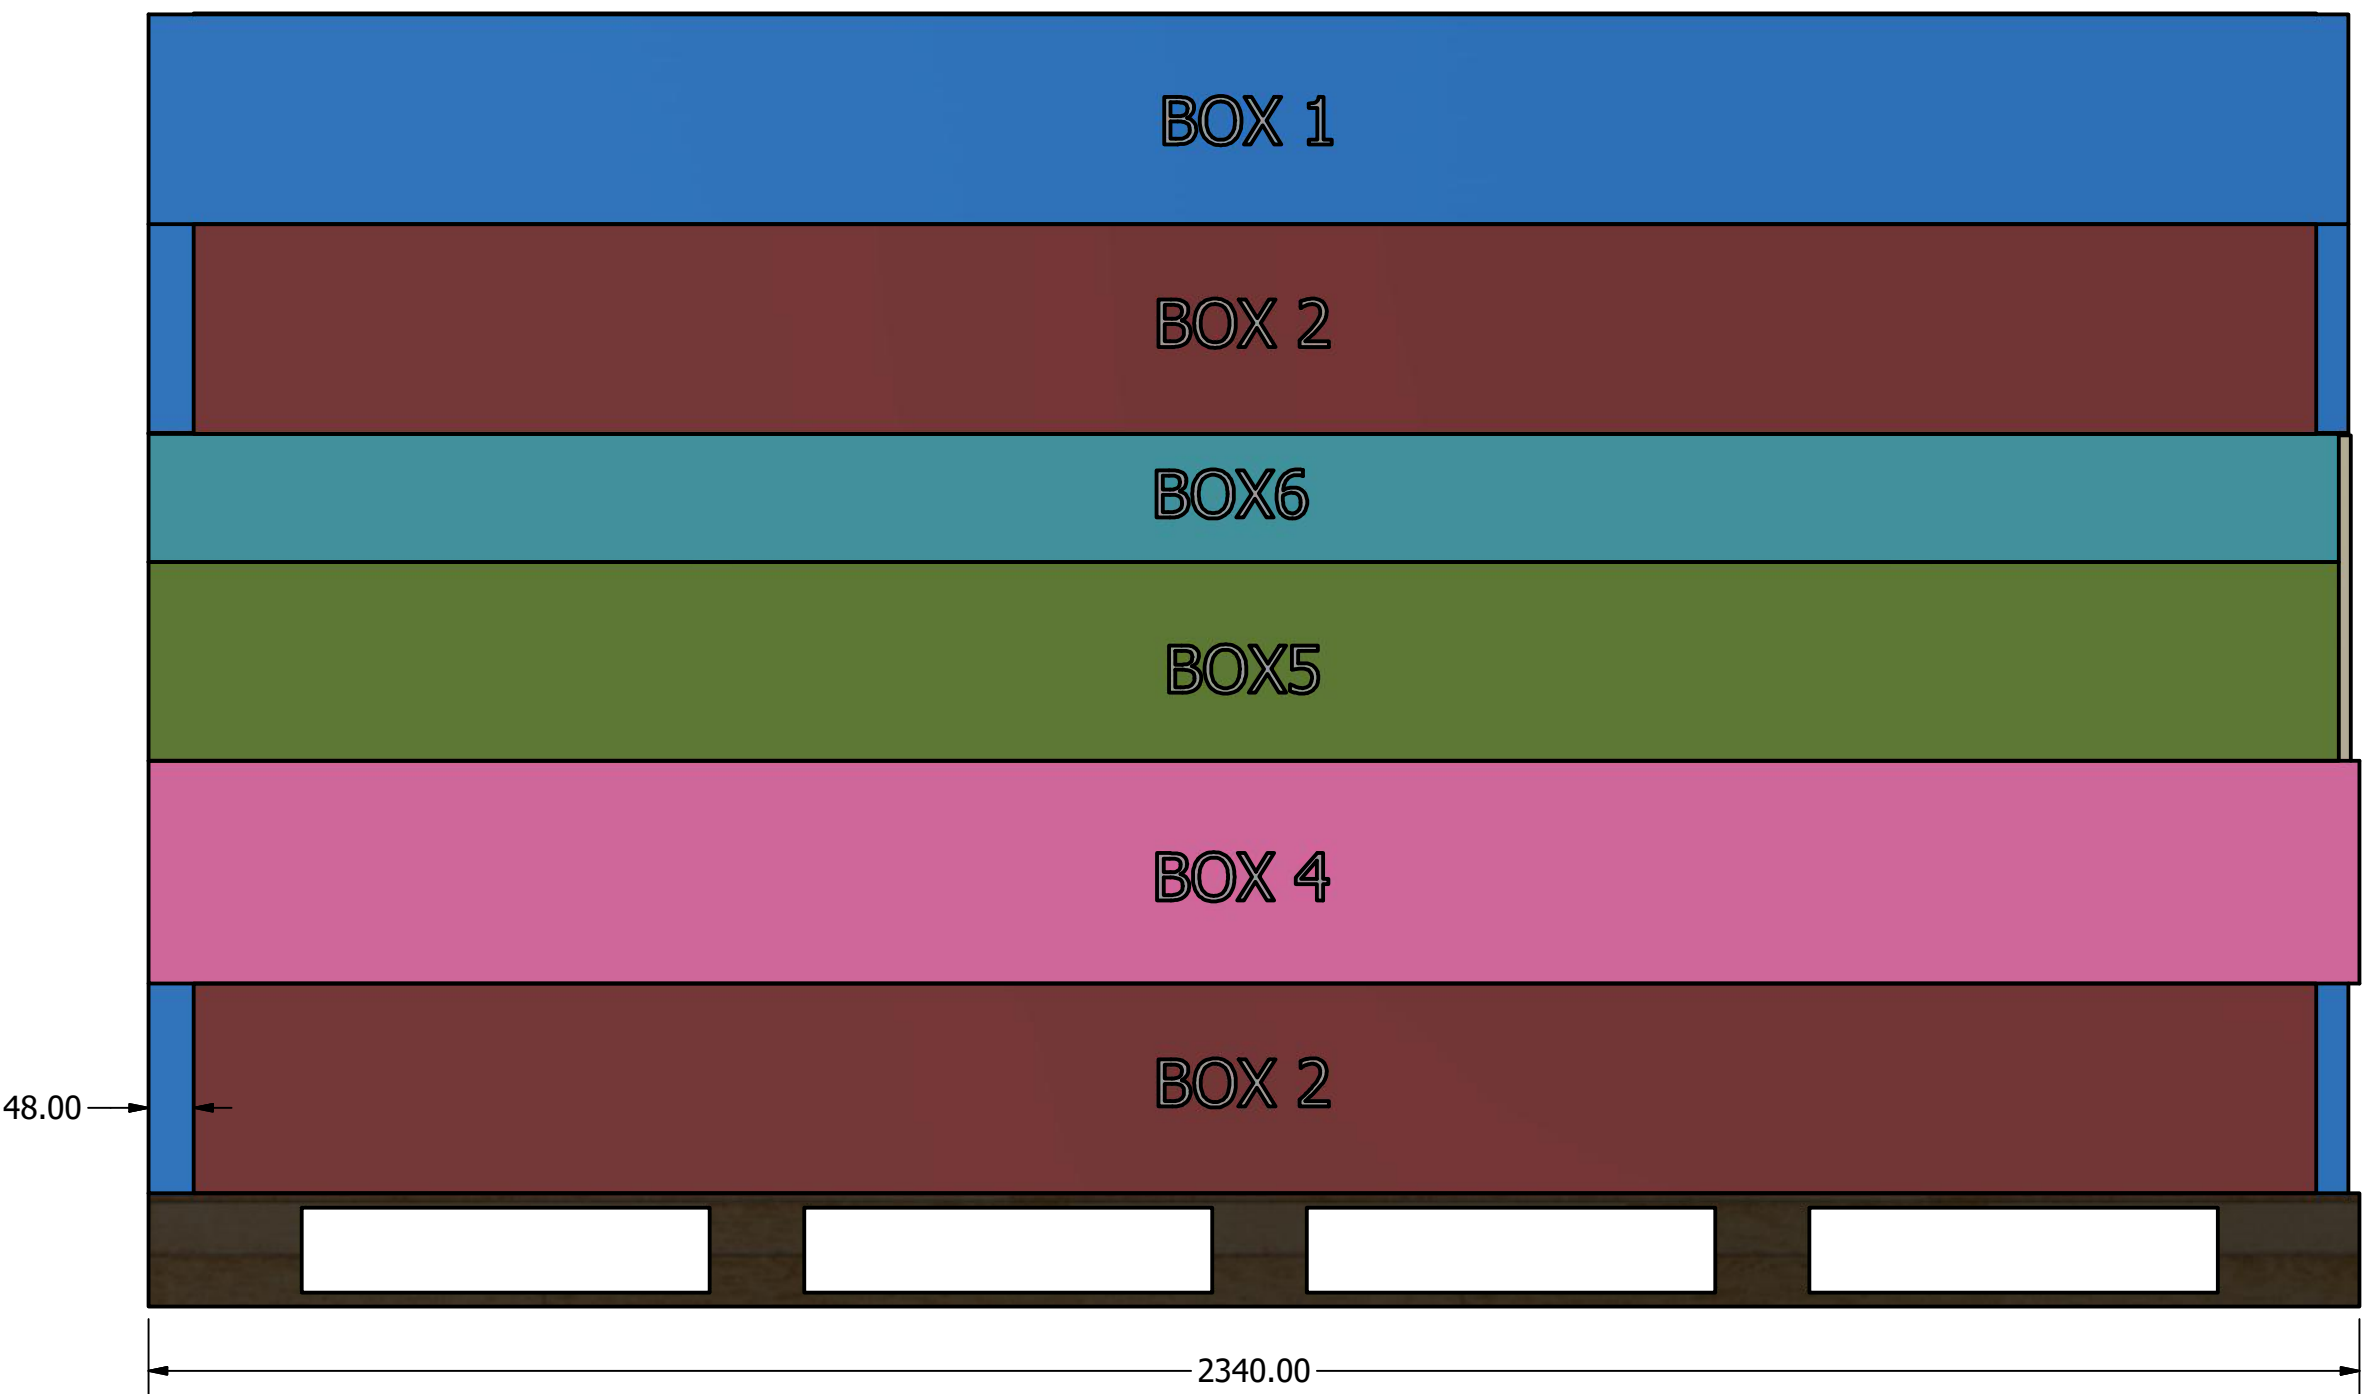

### Pallet A ( 1 set /pallet )

Banded bottom 1 unit at first,  
and then banded entire pallet ;  
叠好底下1整套后，用2根塑钢带进行捆绑；  
叠好整托后，再用另外3根塑钢带进行捆绑；

DRAWN		TITLE		
CHECKED		TITLE		
QA		TITLE		
MFG		TITLE		
APPROVED		TITLE		
		SIZE	DWG NO	REV
		D		
		SCALE	SHEET 1 OF 1	
		1 : 10		

Pallet B ( 1 set + 6 boxes/pallet )

Banded bottom 1 unit at first,  
and then banded entire pallet ;  
叠好底下1整套后, 用2根塑钢带进行捆绑;  
叠好整托后, 再用另外3根塑钢带进行捆绑;

DRAWN		TITLE		
CHECKED		TITLE		
QA		TITLE		
MFG		TITLE		
APPROVED		TITLE		
		SIZE	DWG NO	REV
		D		
		SCALE	SHEET 1 OF 1	
		1: 8		

### Pallet D ( 1 set + 4 boxes/pallet )

Banded bottom 1 unit at first,  
and then banded entire pallet ;  
叠好底下1整套后, 用2根塑钢带进行捆绑;  
叠好整托后, 再用另外3根塑钢带进行捆绑;

DRAWN		TITLE		
CHECKED		REV		
QA		SIZE	DWG NO	REV
MFG		SCALE	1 : 8	SHEET 1 OF 1
APPROVED				

BOX1: 104kg

BOX2: 21kg

BOX3: 87kg

BOX4: 63kg

BOX5: 80kg

BOX6: 46kg

BOX7: 47kg

BOX8: 24kg