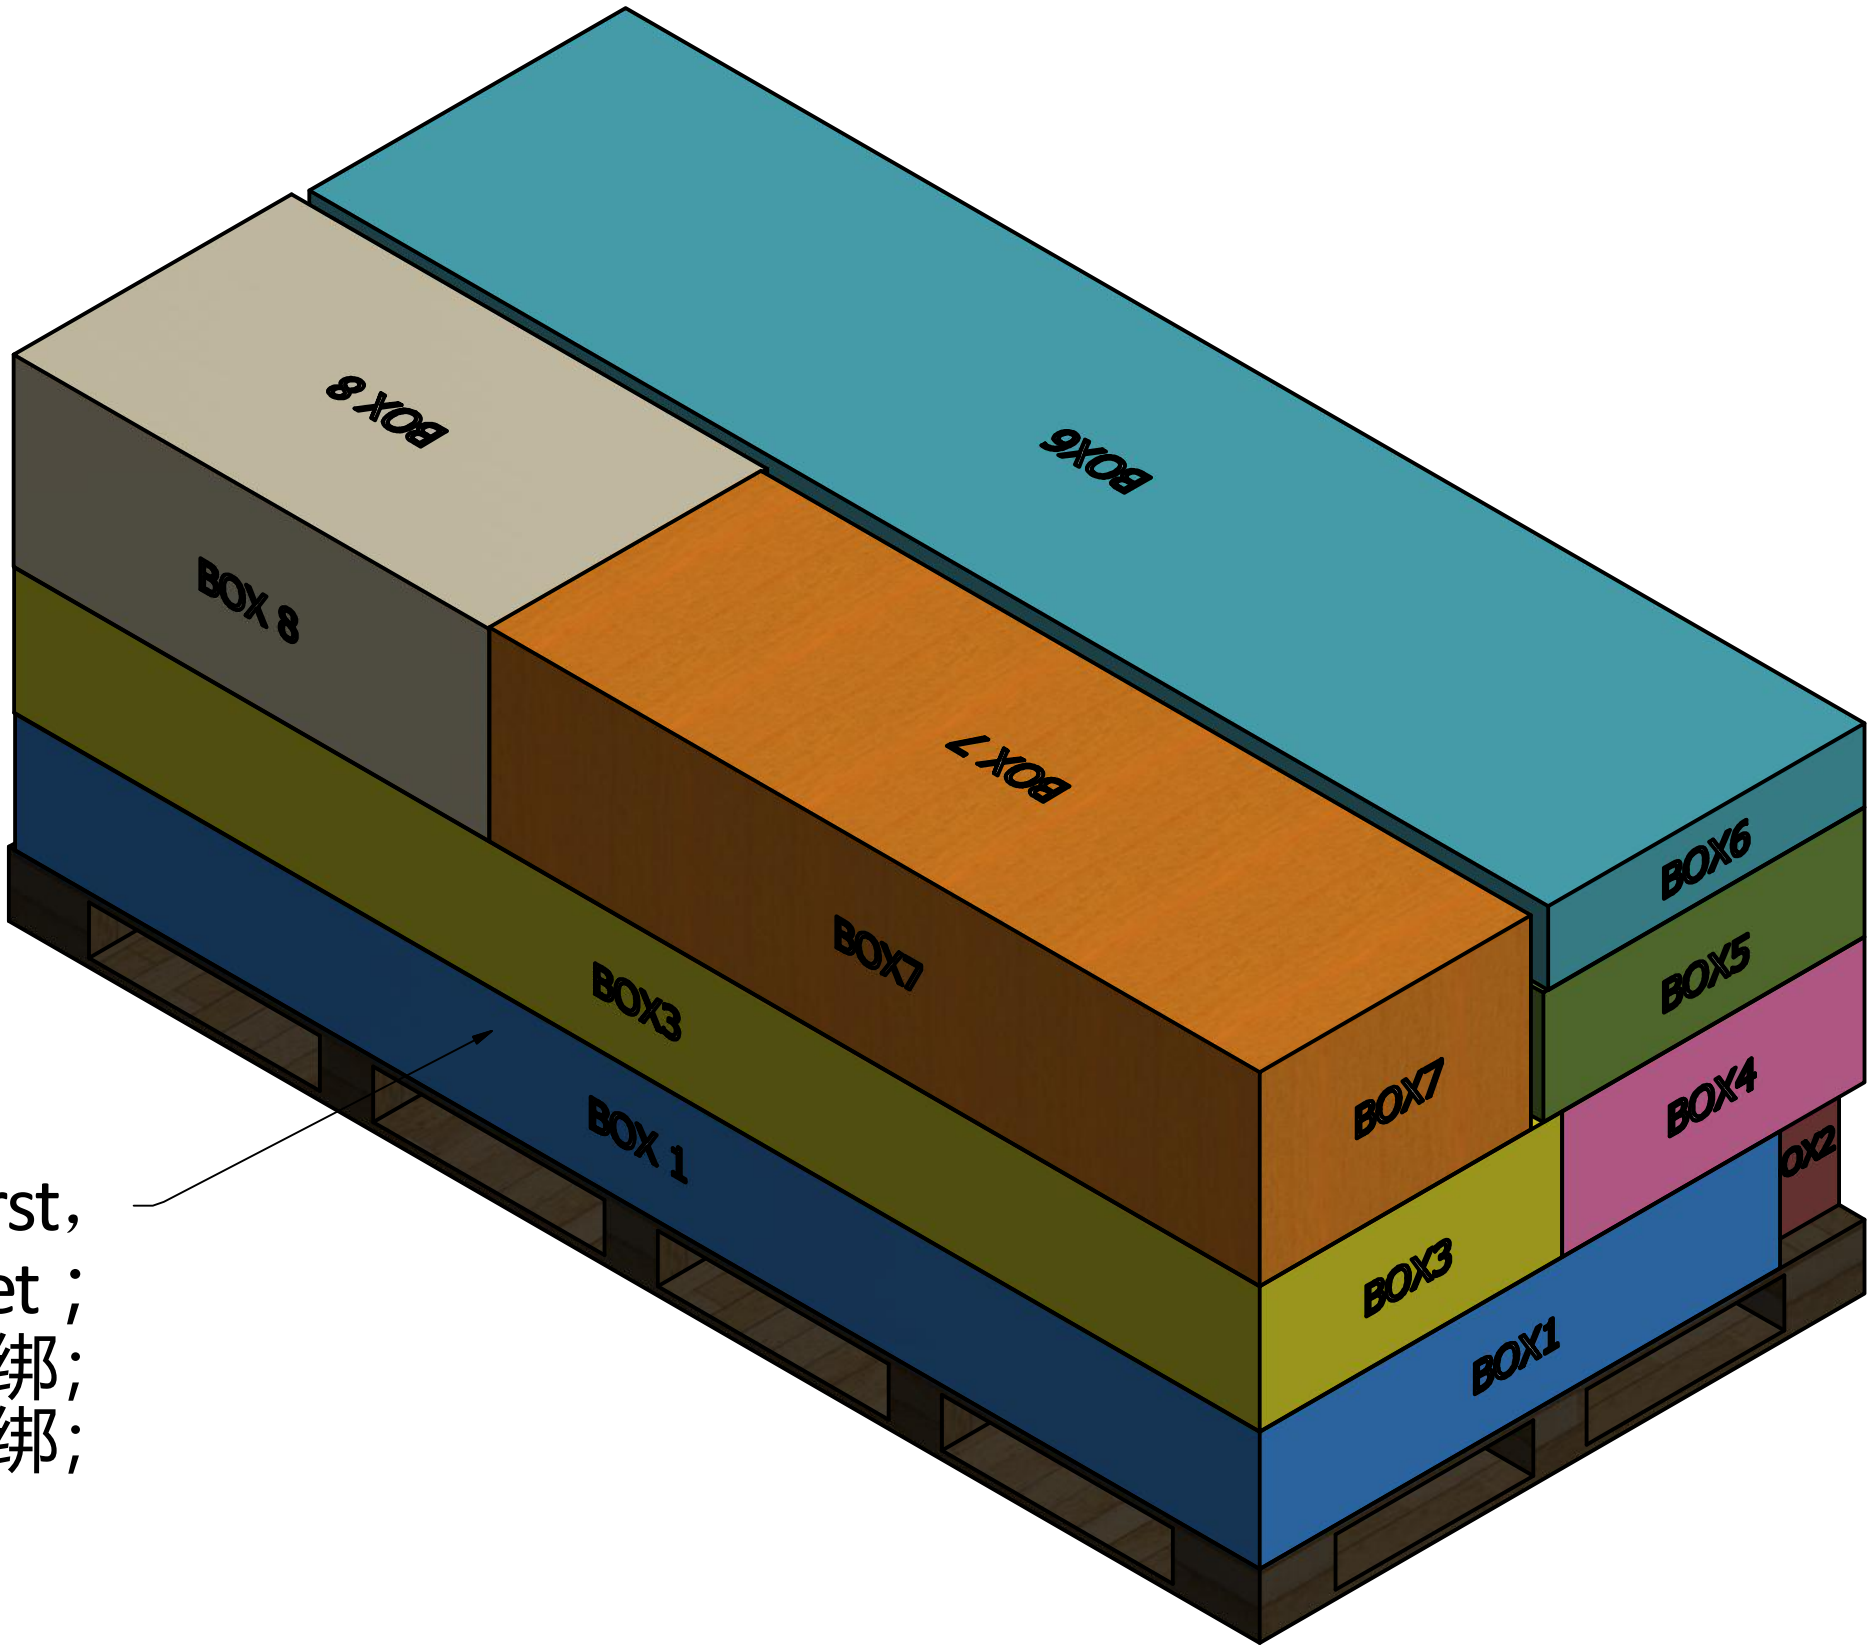

# 2304109D BELLEROSE GREENHOUSE Container Loading Diagram

( 1 set=8 boxes 27 sets/40HQ, 20 pallets/ 40HQ, Gross Weight: 13744kg)

Top view

Pallet B \* 7

Pallet C \* 1

Pallet D \* 2

Side view

End view

Pallet A \* 10

DRAWN	Rudy	2019/8/19		
CHECKED			TITLE	
QA				
MFG				
APPROVED				
			SIZE	DWG NO
			D	2006522
			SCALE	1 / 20
			SHEET 1 OF 1	

- Pallet A= 1 set
- Pallet B= 1 set + BOX 3~8 \*1
- Pallet C= 1 set + BOX 1~2 \*3
- Pallet D= 1 set + BOX 1~2 \*2

### Pallet A ( 1 set /pallet )

Banded bottom 1 unit at first,  
and then banded entire pallet ;  
叠好底下1整套后，用2根塑钢带进行捆绑；  
叠好整托后，再用另外3根塑钢带进行捆绑；

DRAWN		TITLE		
CHECKED		TITLE		
QA		TITLE		
MFG		TITLE		
APPROVED		TITLE		
		SIZE	DWG NO	REV
		D		
		SCALE	SHEET 1 OF 1	
		1 : 10		

### Pallet D ( 1 set + 4 boxes/pallet )

Banded bottom 1 unit at first,  
and then banded entire pallet ;  
叠好底下1整套后, 用2根塑钢带进行捆绑;  
叠好整托后, 再用另外3根塑钢带进行捆绑;

DRAWN		TITLE		
CHECKED		REV		
QA		SIZE	DWG NO	REV
MFG		SCALE	1 : 8	SHEET 1 OF 1
APPROVED				