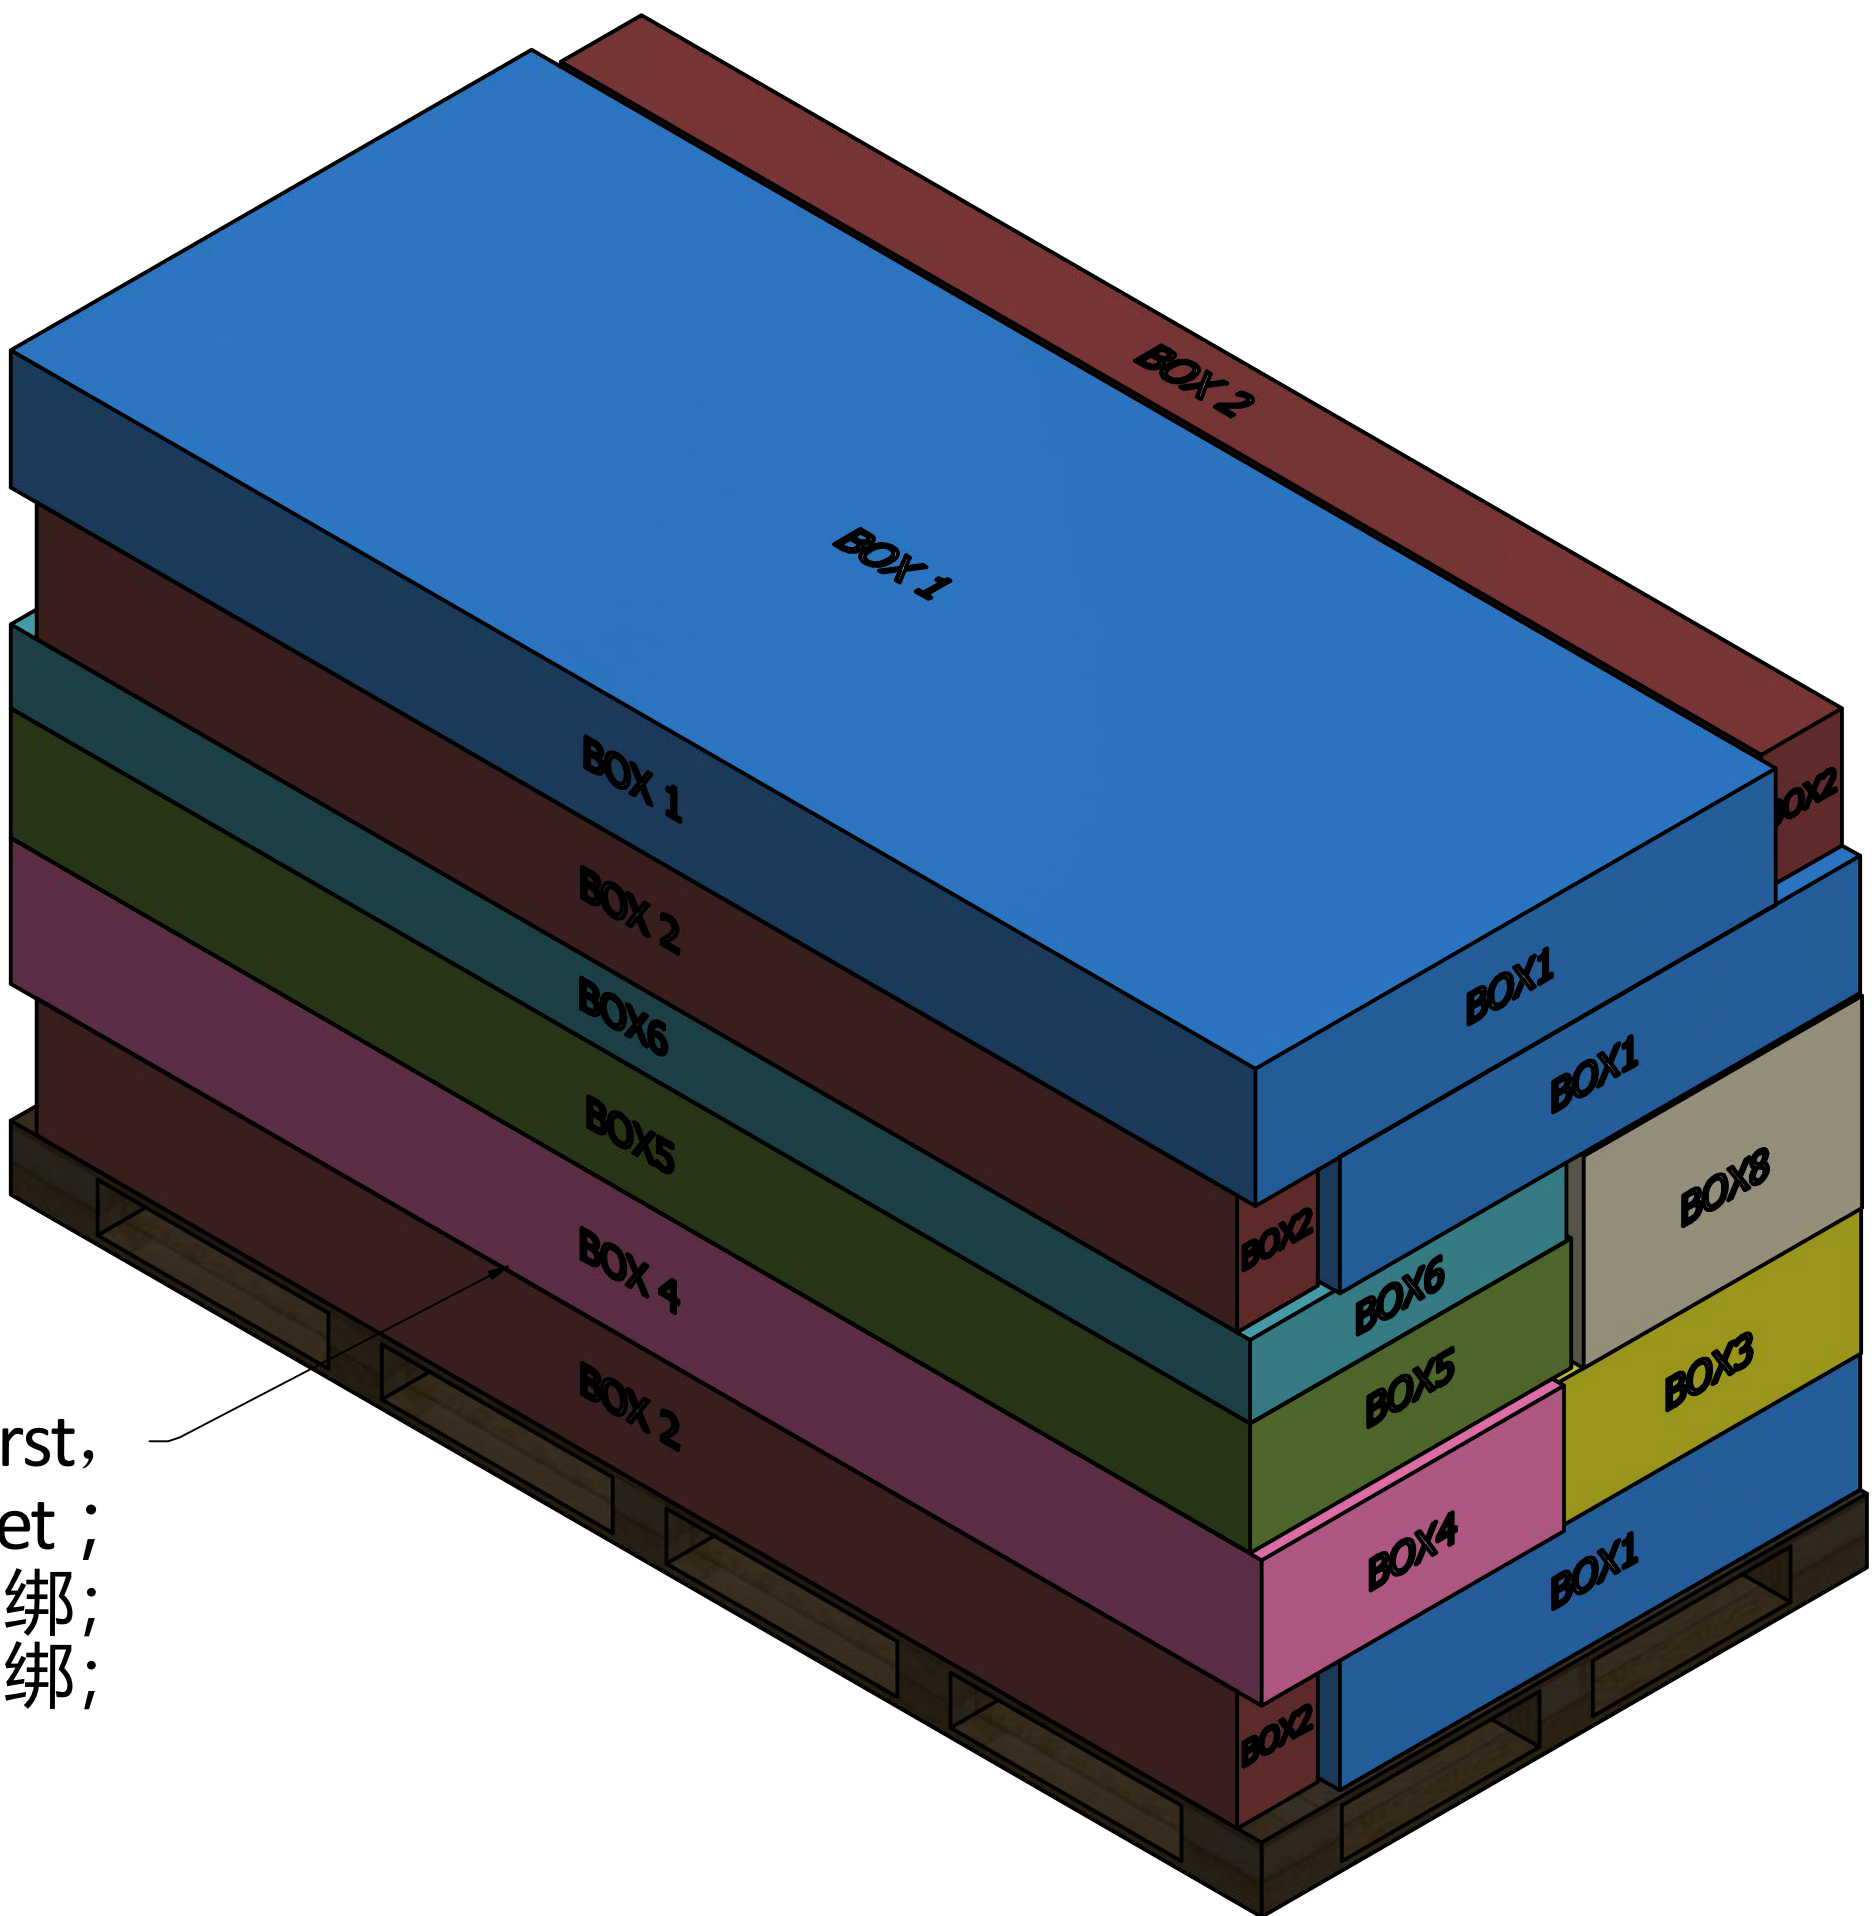

Pallet B ( 1 set + 6 boxes/pallet )

Banded bottom 1 unit at first,  
and then banded entire pallet ;  
叠好底下1整套后, 用2根塑钢带进行捆绑;  
叠好整托后, 再用另外3根塑钢带进行捆绑;

DRAWN		TITLE		
CHECKED		TITLE		
QA		TITLE		
MFG		TITLE		
APPROVED		TITLE		
		SIZE	DWG NO	REV
		D		
		SCALE	SHEET 1 OF 1	
		1: 8		

### Pallet D ( 1 set + 4 boxes/pallet )

Banded bottom 1 unit at first,  
and then banded entire pallet ;  
叠好底下1整套后, 用2根塑钢带进行捆绑;  
叠好整托后, 再用另外3根塑钢带进行捆绑;

DRAWN		TITLE		
CHECKED		REV		
QA		SIZE	DWG NO	REV
MFG		SCALE	1 : 8	SHEET 1 OF 1
APPROVED				