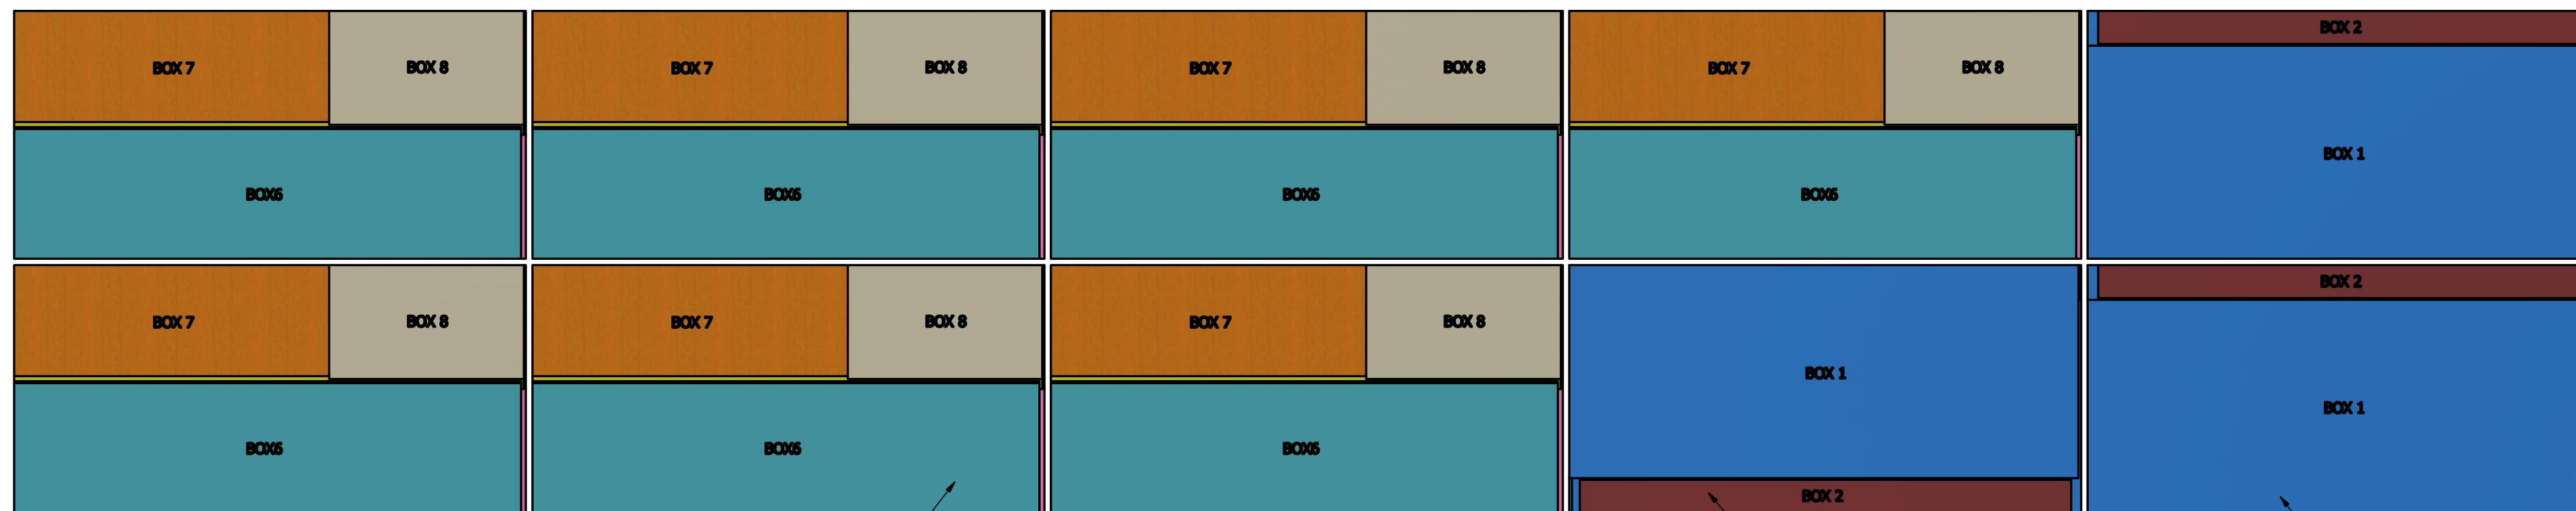

# 2304109D BELLEROSE GREENHOUSE Container Loading Diagram

( 1 set=8 boxes 27 sets/40HQ, 20 pallets/ 40HQ, Gross Weight: 13744kg)

Top view

Pallet B \* 7

Pallet C \* 1

Pallet D \* 2

Side view

End view

Pallet A \* 10

DRAWN	Rudy	2019/8/19		
CHECKED			TITLE	
QA				
MFG				
APPROVED				
			SIZE	DWG NO
			D	2006522
			SCALE	1 / 20
			SHEET 1 OF 1	

- Pallet A= 1 set
- Pallet B= 1 set + BOX 3~8 \*1
- Pallet C= 1 set + BOX 1~2 \*3
- Pallet D= 1 set + BOX 1~2 \*2

### Pallet A ( 1 set /pallet )

Banded bottom 1 unit at first,  
and then banded entire pallet ;  
叠好底下1整套后，用2根塑钢带进行捆绑；  
叠好整托后，再用另外3根塑钢带进行捆绑；

DRAWN		TITLE		
CHECKED		TITLE		
QA		TITLE		
MFG		TITLE		
APPROVED		TITLE		
		SIZE	DWG NO	REV
		D		
		SCALE	SHEET 1 OF 1	
		1 : 10		

### Pallet D ( 1 set + 4 boxes/pallet )

Banded bottom 1 unit at first,  
and then banded entire pallet ;  
叠好底下1整套后, 用2根塑钢带进行捆绑;  
叠好整托后, 再用另外3根塑钢带进行捆绑;

DRAWN		TITLE		
CHECKED		REV		
QA		SIZE	DWG NO	REV
MFG		SCALE	1 : 8	SHEET 1 OF 1
APPROVED				