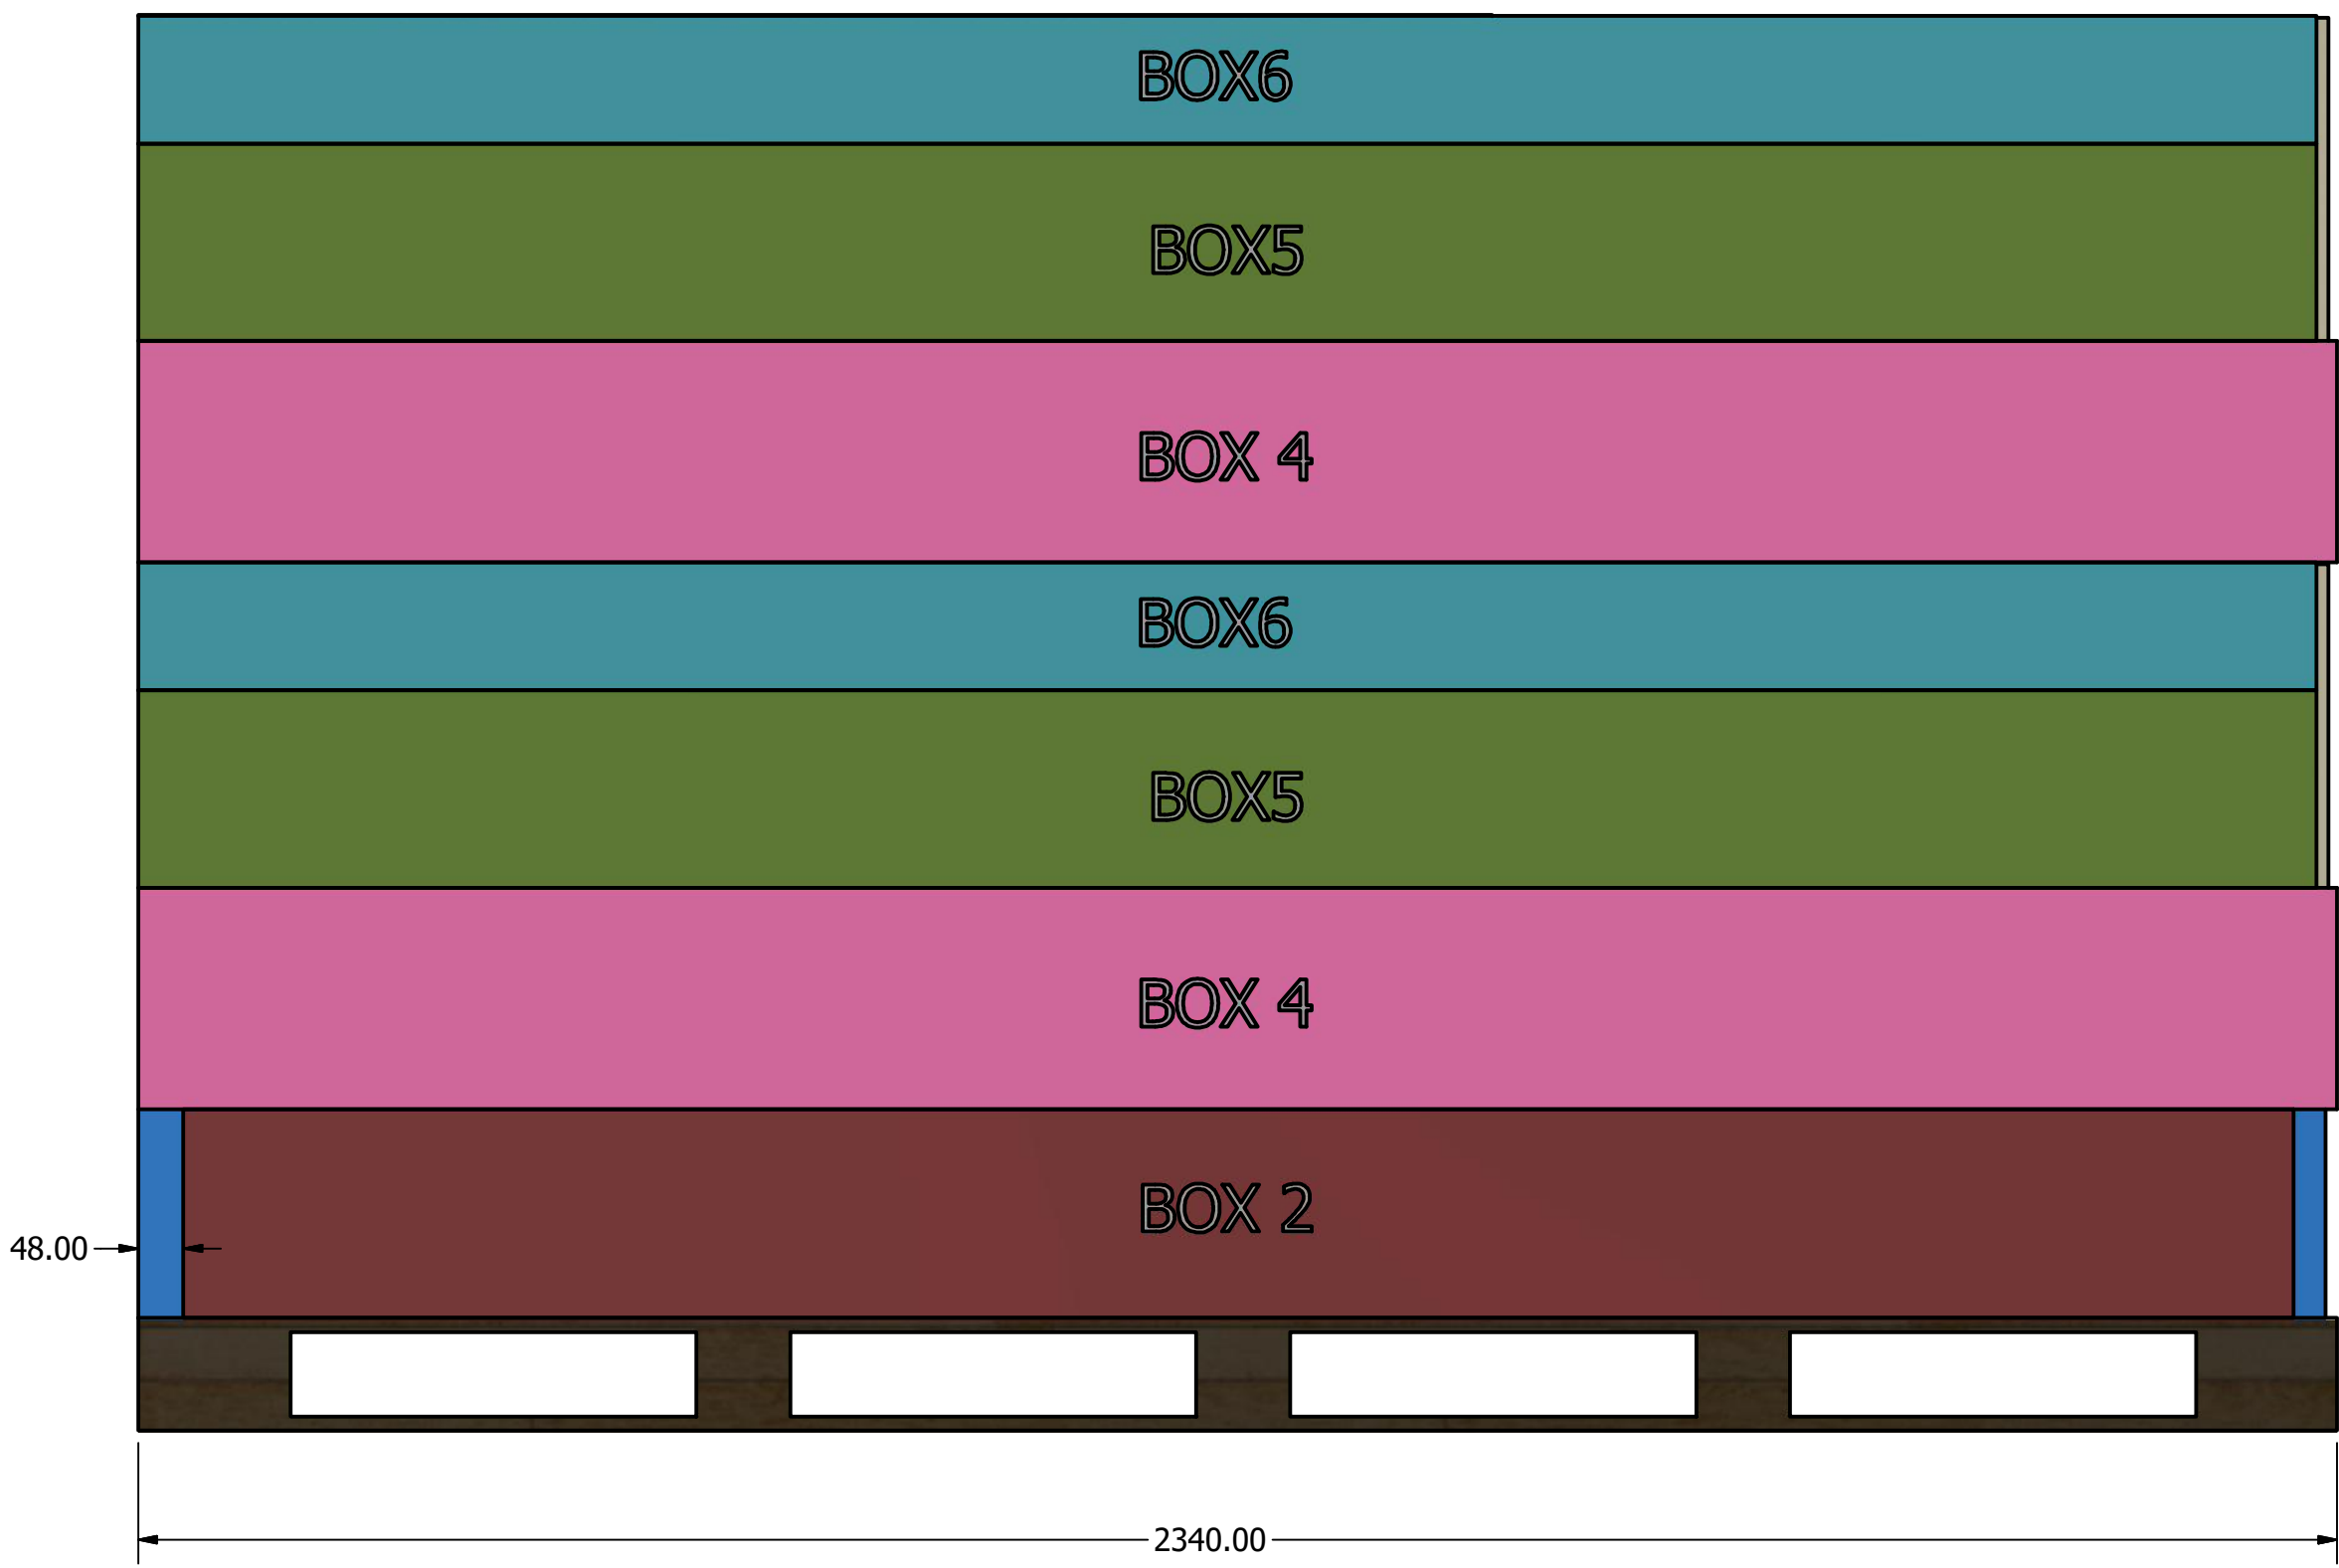

### Pallet A ( 1 set /pallet )

Banded bottom 1 unit at first,  
and then banded entire pallet ;  
叠好底下1整套后，用2根塑钢带进行捆绑；  
叠好整托后，再用另外3根塑钢带进行捆绑；

DRAWN		TITLE		
CHECKED		TITLE		
QA		TITLE		
MFG		TITLE		
APPROVED		TITLE		
		SIZE	DWG NO	REV
		D		
		SCALE	SHEET 1 OF 1	
		1 : 10		

Pallet B ( 1 set + 6 boxes/pallet )

Banded bottom 1 unit at first,  
and then banded entire pallet ;  
叠好底下1整套后, 用2根塑钢带进行捆绑;  
叠好整托后, 再用另外3根塑钢带进行捆绑;

DRAWN		TITLE		
CHECKED		TITLE		
QA		TITLE		
MFG		TITLE		
APPROVED		TITLE		
		SIZE	DWG NO	REV
		D		
		SCALE	SHEET 1 OF 1	
		1: 8		

### Pallet D ( 1 set + 4 boxes/pallet )

Banded bottom 1 unit at first,  
and then banded entire pallet ;  
叠好底下1整套后, 用2根塑钢带进行捆绑;  
叠好整托后, 再用另外3根塑钢带进行捆绑;

DRAWN		TITLE		
CHECKED		REV		
QA		SIZE	DWG NO	REV
MFG		SCALE	1 : 8	SHEET 1 OF 1
APPROVED				

DRAWN				
CHECKED		TITLE		
QA				
MFG				
APPROVED				
		SIZE D	DWG NO	REV
		SCALE 1 / 12		SHEET 1 OF 1