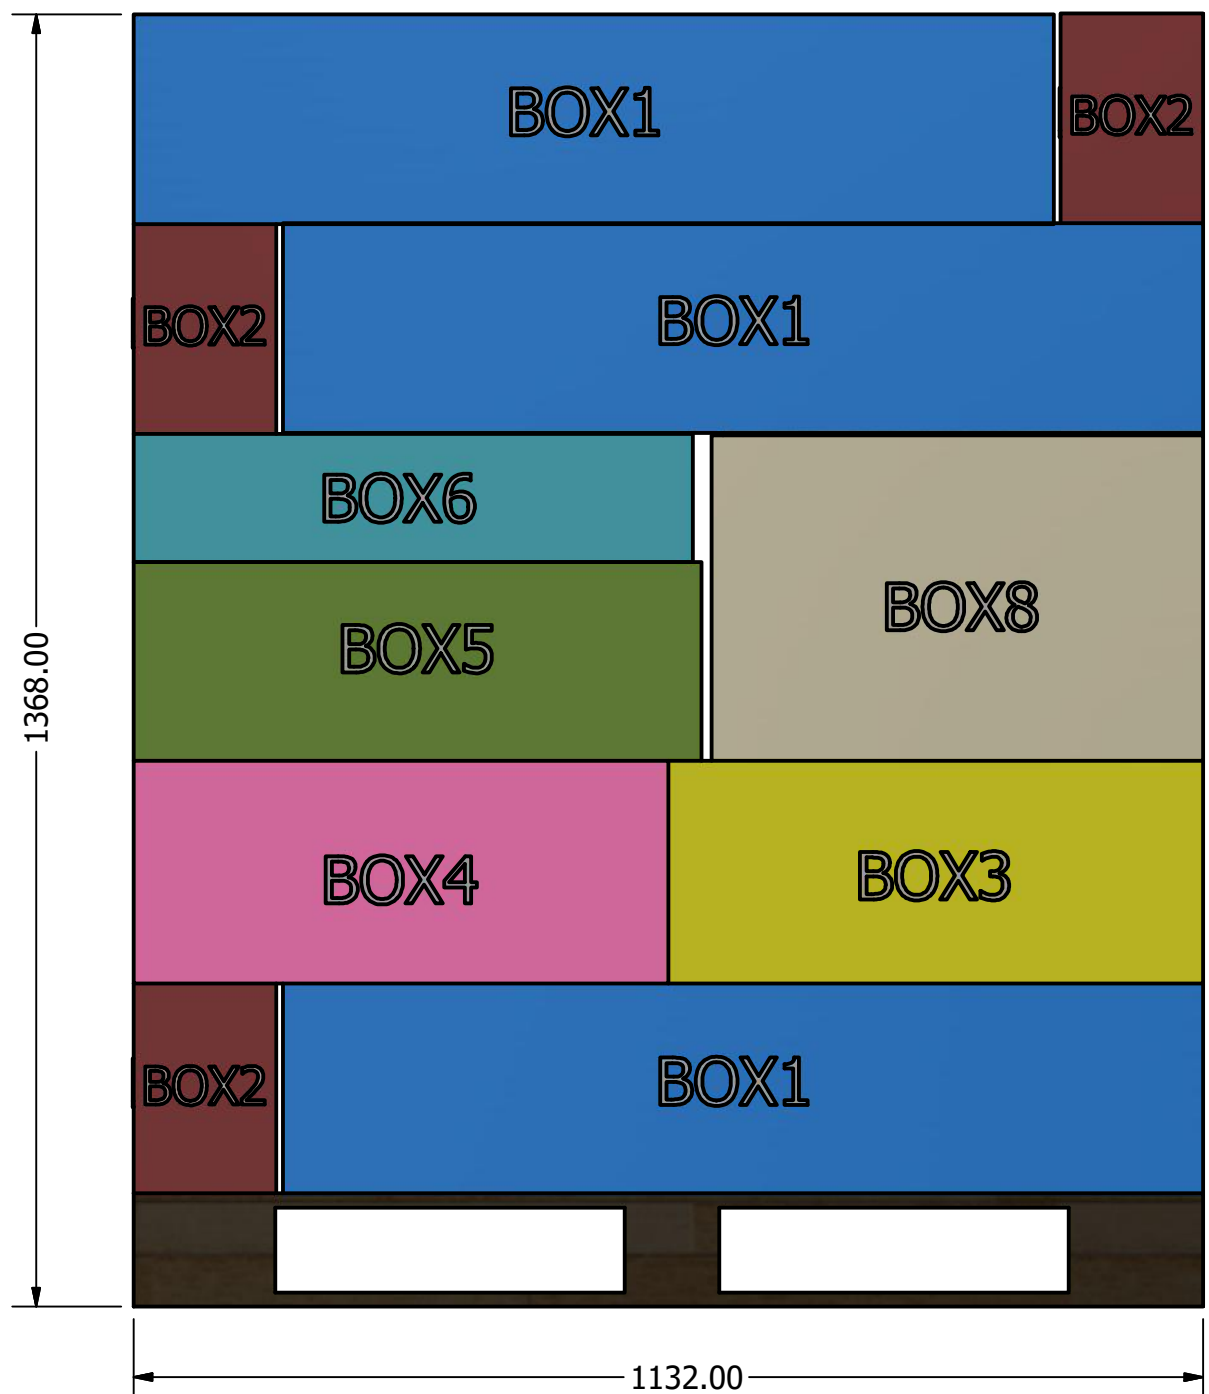

### Pallet A ( 1 set /pallet )

Banded bottom 1 unit at first,  
and then banded entire pallet ;  
叠好底下1整套后，用2根塑钢带进行捆绑；  
叠好整托后，再用另外3根塑钢带进行捆绑；

DRAWN		TITLE		
CHECKED		TITLE		
QA		TITLE		
MFG		TITLE		
APPROVED		TITLE		
		SIZE	DWG NO	REV
		D		
		SCALE	SHEET 1 OF 1	
		1 : 10		

Pallet B ( 1 set + 6 boxes/pallet )

Banded bottom 1 unit at first,  
and then banded entire pallet ;  
叠好底下1整套后, 用2根塑钢带进行捆绑;  
叠好整托后, 再用另外3根塑钢带进行捆绑;

DRAWN		TITLE		
CHECKED		TITLE		
QA		TITLE		
MFG		TITLE		
APPROVED		TITLE		
		SIZE	DWG NO	REV
		D		
		SCALE	SHEET 1 OF 1	
		1: 8		

### Pallet D ( 1 set + 4 boxes/pallet )

Banded bottom 1 unit at first,  
and then banded entire pallet ;  
叠好底下1整套后, 用2根塑钢带进行捆绑;  
叠好整托后, 再用另外3根塑钢带进行捆绑;

DRAWN		TITLE		
CHECKED		REV		
QA		SIZE	DWG NO	REV
MFG		SCALE	1 : 8	SHEET 1 OF 1
APPROVED				

BOX1: 104kg

BOX2: 21kg

BOX3: 87kg

BOX4: 63kg

BOX5: 80kg

BOX6: 46kg

BOX7: 47kg

BOX8: 24kg