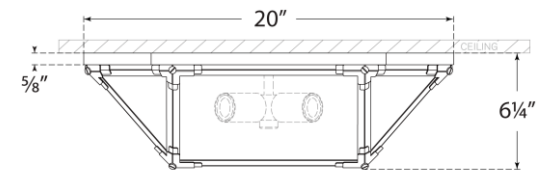

TEAR SHEET

Morris Large Flush Mount

Item # SK 4009AZ-WG

Designer: Suzanne Kasler

Height: 6.25"

Width: 20"

Canopy: 20" Hexagon

Finishes: AZ, GI, PN

Glass Options: FG, WG

Socket: 4 - E26 Keyless

Wattage: 4 - 9 LED A19

Weight: 16 Pounds

Front View

Bottom View