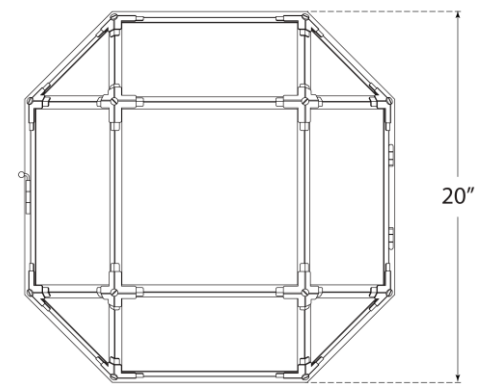

TEAR SHEET

Morris Large Flush Mount

Item # SK 4009AZ-WG

Designer: Suzanne Kasler

Height: 6.25"

Width: 20"

Canopy: 20" Hexagon

Finishes: AZ, GI, PN

Glass Options: FG, WG

Socket: 4 - E26 Keyless

Wattage: 4 - 9 LED A19

Weight: 16 Pounds

Front View

Bottom View